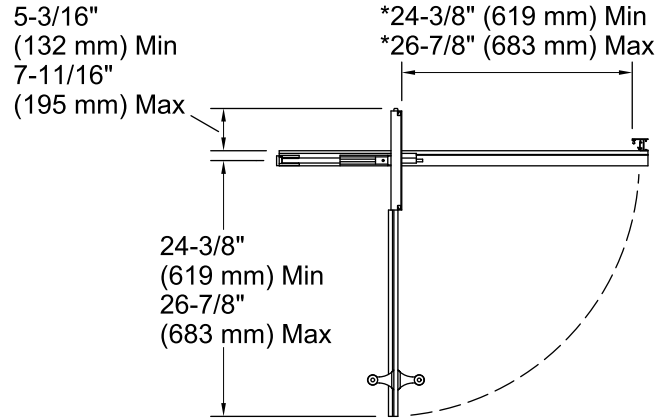

*Walk-through

Technical Information

All product dimensions are nominal.

Installation type:	For shower base installation
Opening style:	Pivot
Opening Width - Min:	39-1/4" (997 mm)
Opening Width - Max:	41-3/4" (1060 mm)
Walk-through - Min:	24-3/8" (619 mm)
Walk-through - Max:	26-7/8" (683 mm)
Glass thickness:	1/2" (13 mm)
Glass coating:	CleanCoat®

Notes

Install this product according to the installation guide.

The vertical opening should be a minimum of 74-1/4" (1886 mm) to allow for installation clearance.