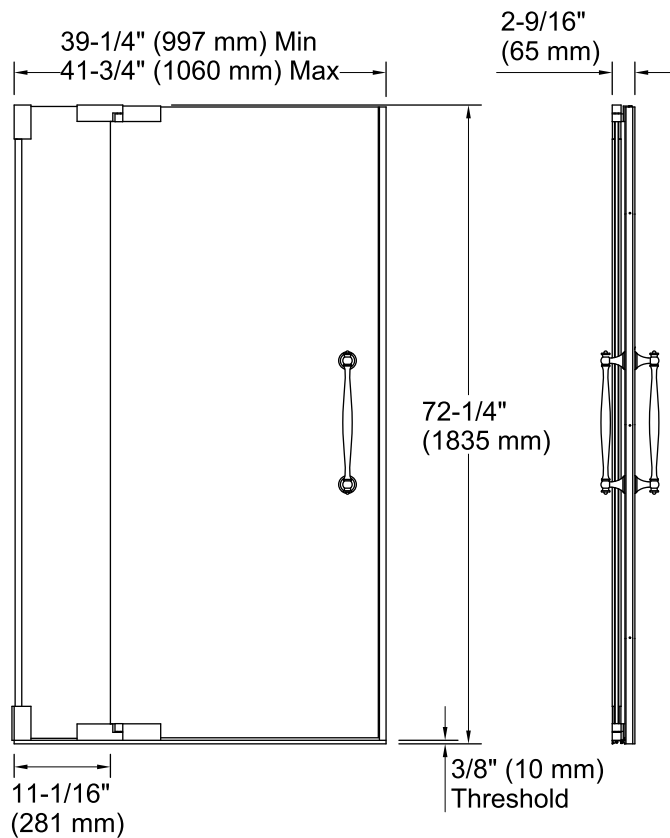

*Walk-through

Technical Information

All product dimensions are nominal.

Installation type:	For shower base installation
Opening style:	Pivot
Opening Width - Min:	39-1/4" (997 mm)
Opening Width - Max:	41-3/4" (1060 mm)
Walk-through - Min:	24-3/8" (619 mm)
Walk-through - Max:	26-7/8" (683 mm)
Glass thickness:	1/2" (13 mm)
Glass coating:	CleanCoat®

Notes

Install this product according to the installation guide.

The vertical opening should be a minimum of 74-1/4" (1886 mm) to allow for installation clearance.