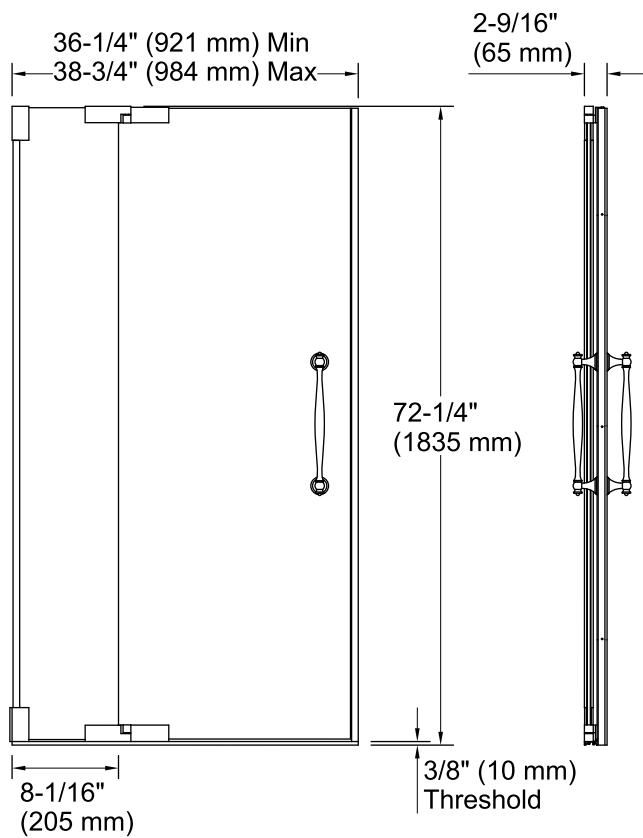

*Walk-through

Technical Information

All product dimensions are nominal.

- Installation type: For shower base installation
- Opening style: Pivot
- Opening Width - Min: 36-1/4" (921 mm)
- Opening Width - Max: 38-3/4" (984 mm)
- Walk-through - Min: 24-3/8" (619 mm)
- Walk-through - Max: 26-7/8" (683 mm)
- Glass thickness: 1/2" (13 mm)
- Glass coating: CleanCoat®

Notes

- Install this product according to the installation guide.
- The vertical opening should be a minimum of 74-1/4" (1886 mm) to allow for installation clearance.