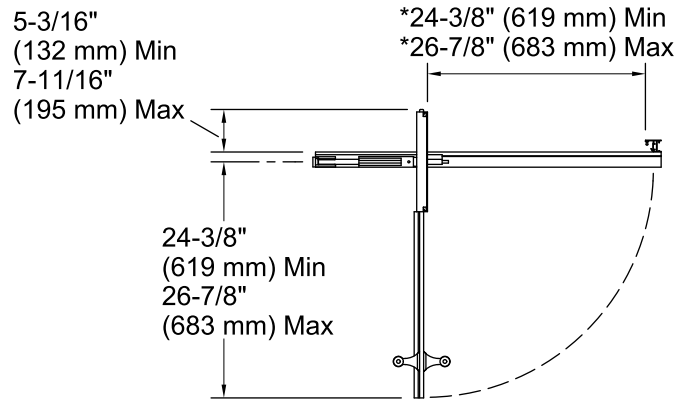

*Walk-through

Technical Information

All product dimensions are nominal.

- Installation type: For shower base installation
- Opening style: Pivot
- Opening Width - Min: 36-1/4" (921 mm)
- Opening Width - Max: 38-3/4" (984 mm)
- Walk-through - Min: 24-3/8" (619 mm)
- Walk-through - Max: 26-7/8" (683 mm)
- Glass thickness: 1/2" (13 mm)
- Glass coating: CleanCoat®

Notes

- Install this product according to the installation guide.
- The vertical opening should be a minimum of 74-1/4" (1886 mm) to allow for installation clearance.