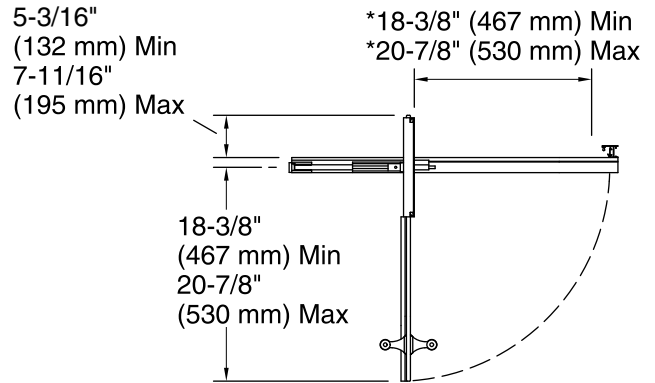

*Walk-through

Technical Information

All product dimensions are nominal.

Installation type:	For shower base installation
Opening style:	Pivot
Opening Width - Min:	33-1/4" (845 mm)
Opening Width - Max:	35-3/4" (908 mm)
Walk-through - Min:	18-3/8" (467 mm)
Walk-through - Max:	20-7/8" (530 mm)
Glass thickness:	1/2" (13 mm)
Glass coating:	CleanCoat®

Notes

Install this product according to the installation guide.

The vertical opening should be a minimum of 74-1/4" (1886 mm) to allow for installation clearance.