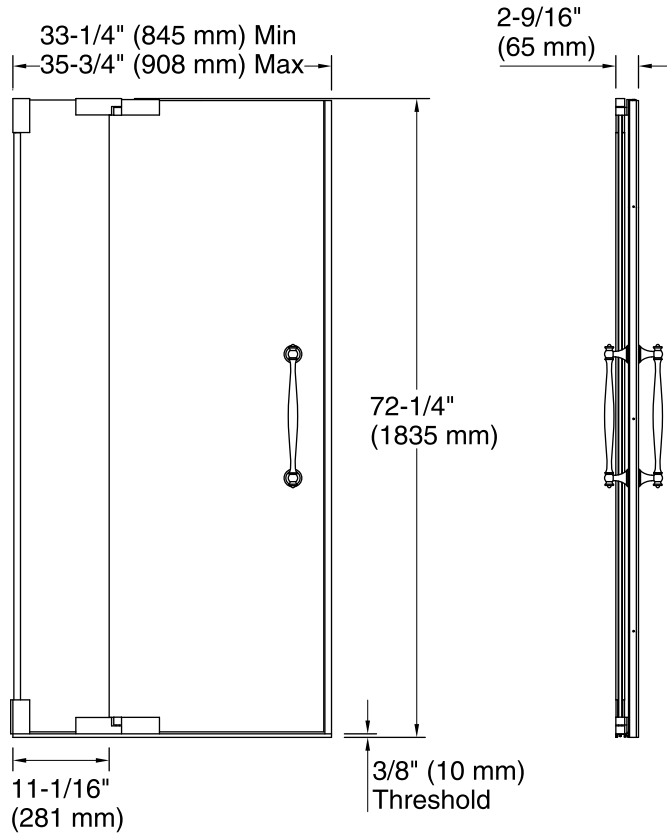

Installation

- Not for use in hospitality.
- For residential use only.

Included Components

Product consists of:

- K-705756-L Glass Panel and Sidelite
- K-705763 Shower Door Assembly Kit
- K-705769 Shower Door Handles

	SHP	
--	-----	--

	NX	
--	----	--

	ABV	
--	-----	--

Available Glass Options

Code	Description
------	-------------

L	Crystal Clear
---	---------------

***Walk-through**

Technical Information

All product dimensions are nominal.

Installation type:	For shower base installation
Opening style:	Pivot
Opening Width - Min:	33-1/4" (845 mm)
Opening Width - Max:	35-3/4" (908 mm)
Walk-through - Min:	18-3/8" (467 mm)
Walk-through - Max:	20-7/8" (530 mm)
Glass thickness:	1/2" (13 mm)
Glass coating:	CleanCoat®

Notes

Install this product according to the installation guide.

The vertical opening should be a minimum of 74-1/4" (1886 mm) to allow for installation clearance.