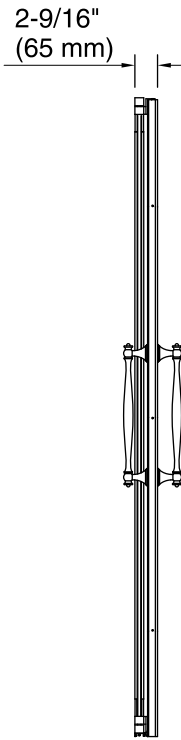

*Walk-through

Technical Information

All product dimensions are nominal.

Installation type:	For shower base installation
Opening style:	Pivot
Opening Width - Min:	30-1/4" (768 mm)
Opening Width - Max:	32-3/4" (832 mm)
Walk-through - Min:	18-3/8" (467 mm)
Walk-through - Max:	20-7/8" (530 mm)
Glass thickness:	1/2" (13 mm)
Glass coating:	CleanCoat®

Notes

Install this product according to the installation guide.

The vertical opening should be a minimum of 74-1/4" (1886 mm) to allow for installation clearance.