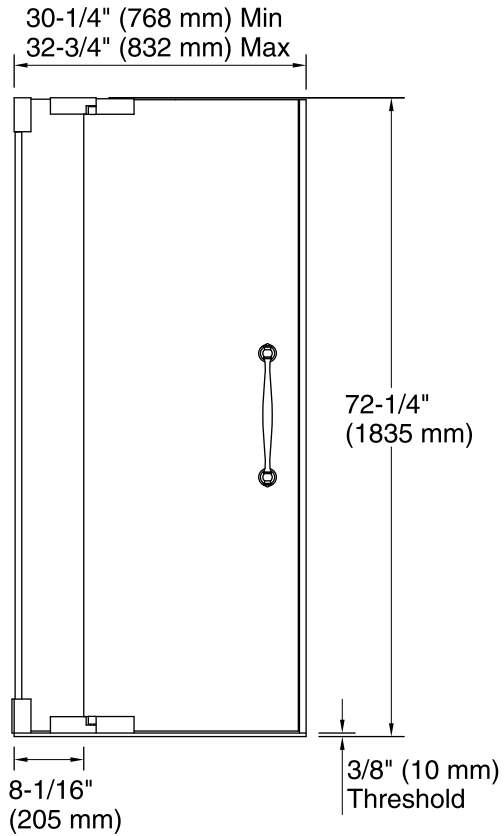

*Walk-through

Technical Information

All product dimensions are nominal.

Installation type:	For shower base installation
Opening style:	Pivot
Opening Width - Min:	30-1/4" (768 mm)
Opening Width - Max:	32-3/4" (832 mm)
Walk-through - Min:	18-3/8" (467 mm)
Walk-through - Max:	20-7/8" (530 mm)
Glass thickness:	1/2" (13 mm)
Glass coating:	CleanCoat®

Notes

Install this product according to the installation guide.

The vertical opening should be a minimum of 74-1/4" (1886 mm) to allow for installation clearance.