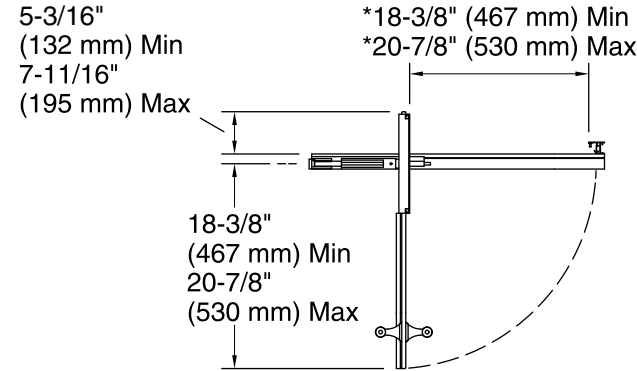

*Walk-through

Technical Information

All product dimensions are nominal.

Installation type:	For shower base installation
Opening style:	Pivot
Opening Width - Min:	30-1/4" (768 mm)
Opening Width - Max:	32-3/4" (832 mm)
Walk-through - Min:	18-3/8" (467 mm)
Walk-through - Max:	20-7/8" (530 mm)
Glass thickness:	1/2" (13 mm)
Glass coating:	CleanCoat®

Notes

Install this product according to the installation guide.

The vertical opening should be a minimum of 74-1/4" (1886 mm) to allow for installation clearance.