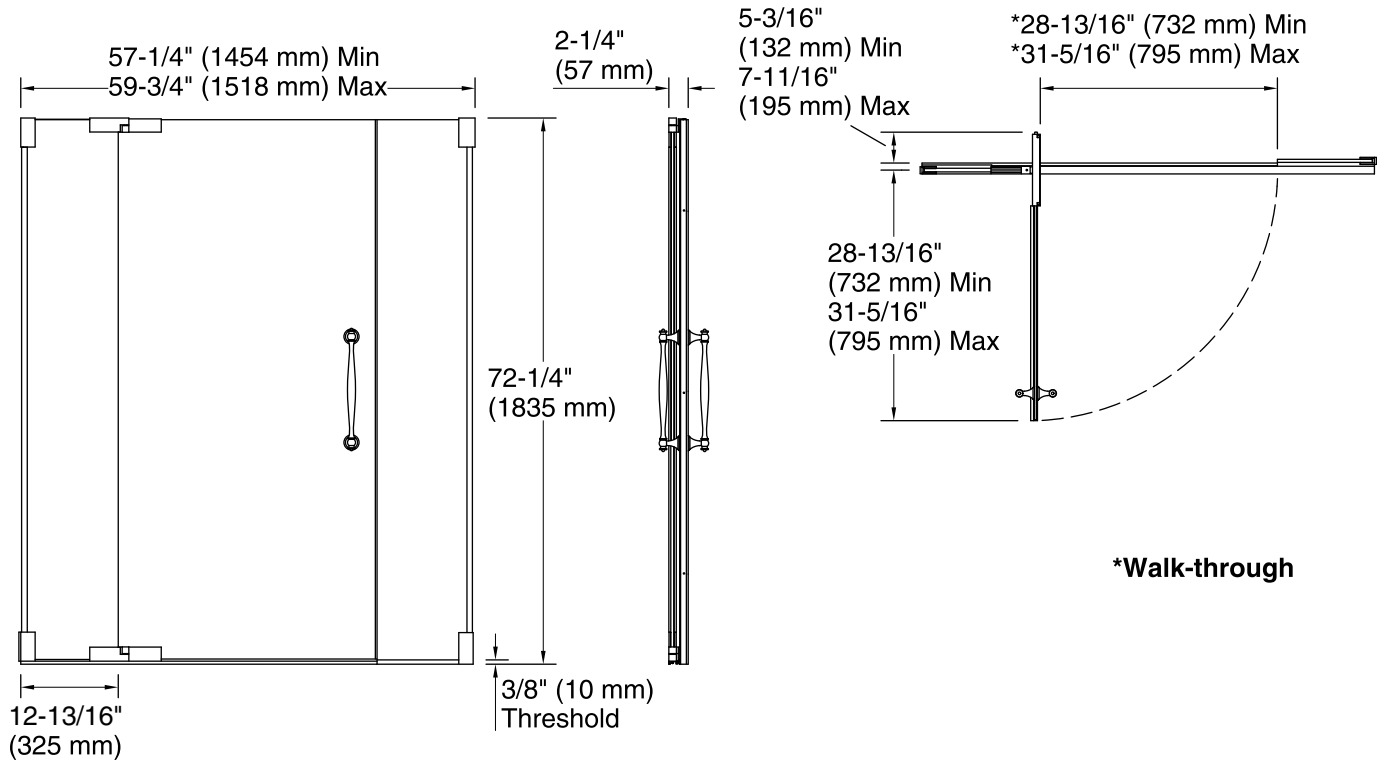

SHP

NX

ABV

Available Glass Options

Code	Description
------	-------------

L Crystal Clear

Technical Information

All product dimensions are nominal.

Installation type:	For shower base installation
Opening style:	Pivot
Opening Width - Min:	57-1/4" (1454 mm)
Opening Width - Max:	59-3/4" (1518 mm)
Walk-through - Min:	28-13/16" (732 mm)
Walk-through - Max:	31-5/16" (795 mm)
Glass thickness:	3/8" (10 mm)
Glass coating:	CleanCoat®

Notes

Install this product according to the installation guide.

The vertical opening should be a minimum of 74-1/4" (1886 mm) to allow for installation clearance.