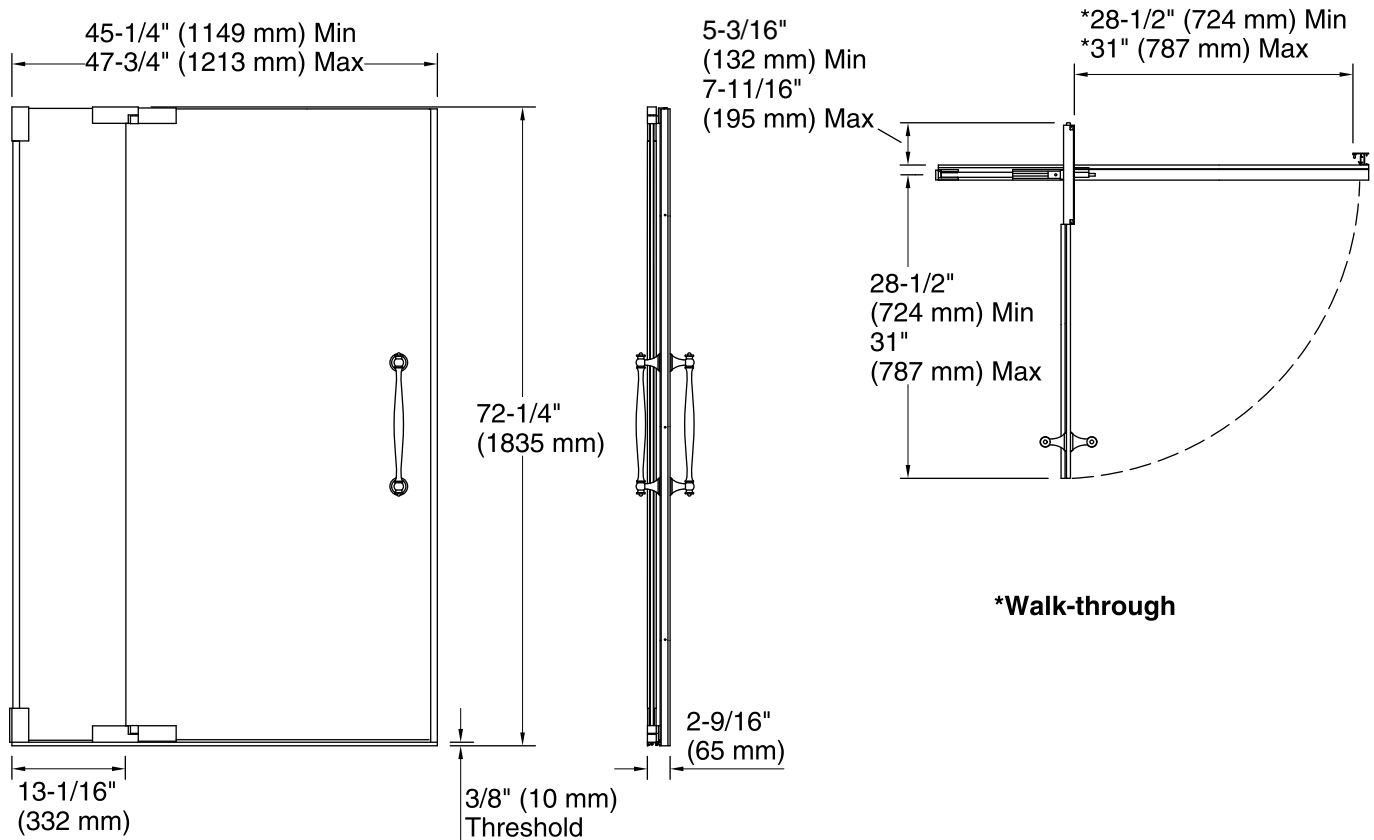

Finial®
 Frameless Pivot Shower Door
K-705728-L

Technology

- Frameless, 3/8-inch-thick Crystal Clear tempered glass.
- CleanCoat® nanotechnology helps prevent bacteria, mildew and water stains on your glass, making it easy to clean and looking new.
- Out-of-plumb adjustability allows for easy installation.
- Can be installed to open to the left or right.
- Includes K-705752 and K-705753 glass, K-705769 handle, and K-705763 hardware components.
- Coordinates with Finial Traditional faucets and accessories.

Installation

- Not for use in hospitality.
- For residential use only.

Included Components

Product consists of:

- K-705753-L Glass Sidelite
- K-705752-L Glass Panel
- K-705763 Shower Door Assembly Kit
- K-705769 Shower Door Handles

Available Glass Options

Code	Description
L	Crystal Clear

Technical Information

All product dimensions are nominal.

Installation type:	For shower base installation
Opening style:	Pivot
Opening Width - Min:	45-1/4" (1149 mm)
Opening Width - Max:	47-3/4" (1213 mm)
Walk-through - Min:	28-1/2" (724 mm)
Walk-through - Max:	31" (787 mm)
Glass thickness:	3/8" (10 mm)
Glass coating:	CleanCoat®

Notes

Install this product according to the installation guide.

The vertical opening should be a minimum of 74-1/4" (1886 mm) to allow for installation clearance.