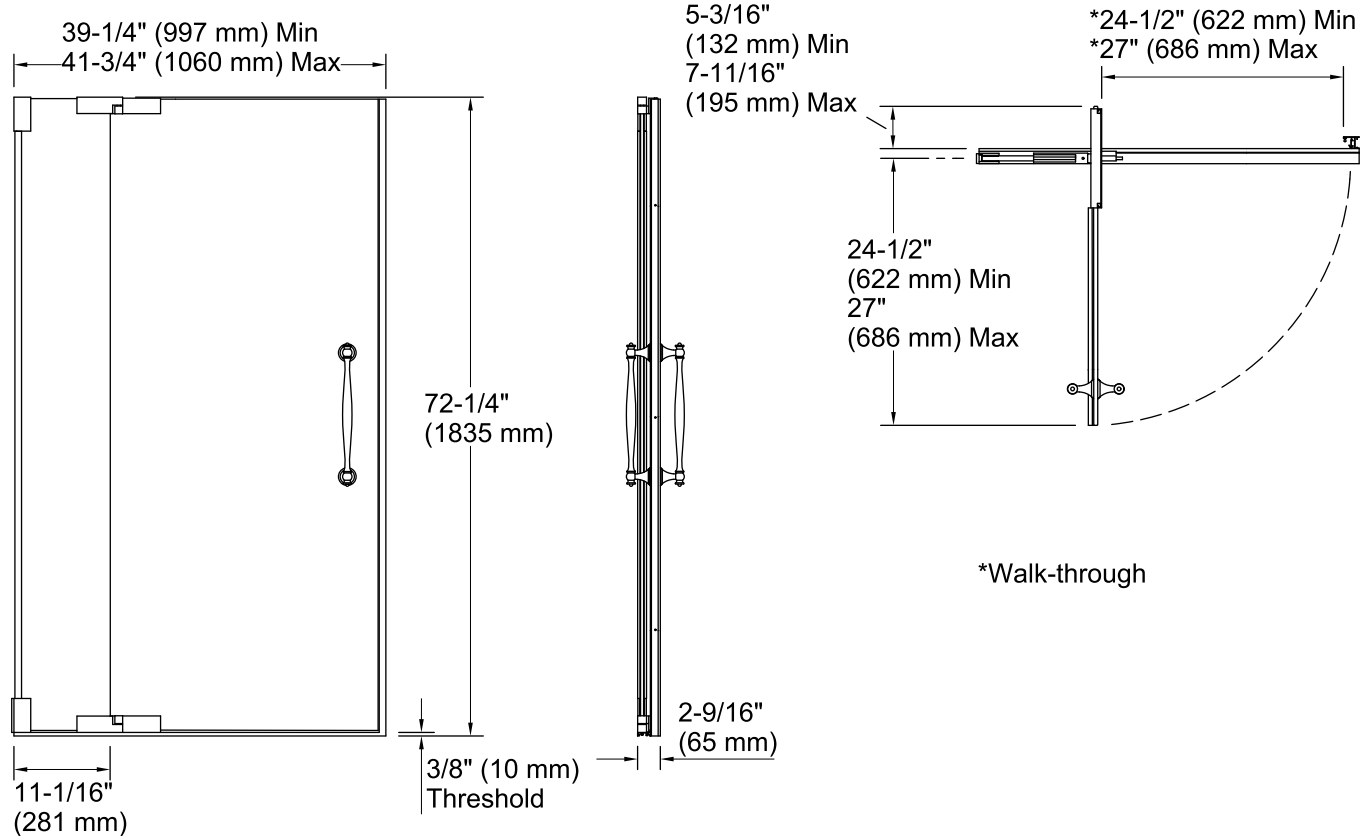

Technology

- Frameless, 3/8-inch-thick Crystal Clear tempered glass.
- CleanCoat® nanotechnology helps prevent bacteria, mildew and water stains on your glass, making it easy to clean and looking new.
- Out-of-plumb adjustability allows for easy installation.
- Can be installed to open to the left or right.
- Includes K-705751 and K-705760 glass, K-705769 handle, and K-705763 hardware components.
- Coordinates with Finial Traditional faucets and accessories.

SHP

NX

ABV

Available Glass Options

Code	Description
------	-------------

L Crystal Clear

Technical Information

All product dimensions are nominal.

Installation type:	For shower base installation
Opening style:	Pivot
Opening Width - Min:	39-1/4" (997 mm)
Opening Width - Max:	41-3/4" (1060 mm)
Walk-through - Min:	24-1/2" (622 mm)
Walk-through - Max:	27" (686 mm)
Glass thickness:	3/8" (10 mm)
Glass coating:	CleanCoat®

Notes

Install this product according to the installation guide.

The vertical opening should be a minimum of 74-1/4" (1886 mm) to allow for installation clearance.