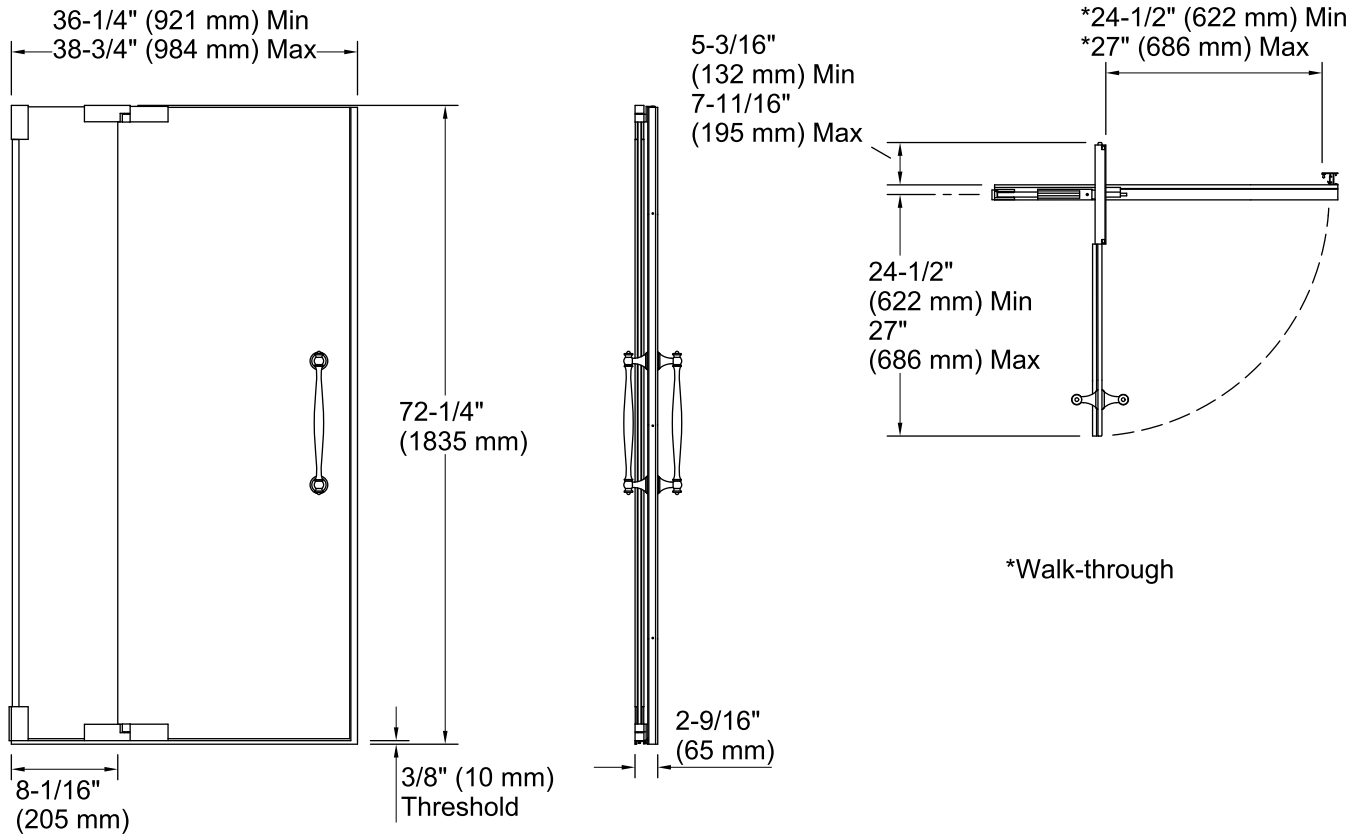

**Finial®**  
Frameless Pivot Shower Door  
**K-705726-L**

**Technology**

- Frameless, 3/8-inch-thick Crystal Clear tempered glass.
- CleanCoat® nanotechnology helps prevent bacteria, mildew and water stains on your glass, making it easy to clean and looking new.
- Out-of-plumb adjustability allows for easy installation.
- Can be installed to open to the left or right.
- Includes K-705750 glass, K-705769 handle, and K-705763 hardware components.
- Coordinates with Finial Traditional faucets and accessories.

**Installation**

- Not for use in hospitality.
- For residential use only.

**Included Components**

Product consists of:

- K-705769 Shower Door Handles
- K-705763 Shower Door Assembly Kit
- K-705750-L Glass Panel and Sidelite

### Technical Information

All product dimensions are nominal.

Installation type:	For shower base installation
Opening style:	Pivot
Opening Width - Min:	36-1/4" (921 mm)
Opening Width - Max:	38-3/4" (984 mm)
Walk-through - Min:	24-1/2" (622 mm)
Walk-through - Max:	27" (686 mm)
Glass thickness:	3/8" (10 mm)
Glass coating:	CleanCoat®

### Notes

Install this product according to the installation guide.

The vertical opening should be a minimum of 74-1/4" (1886 mm) to allow for installation clearance.