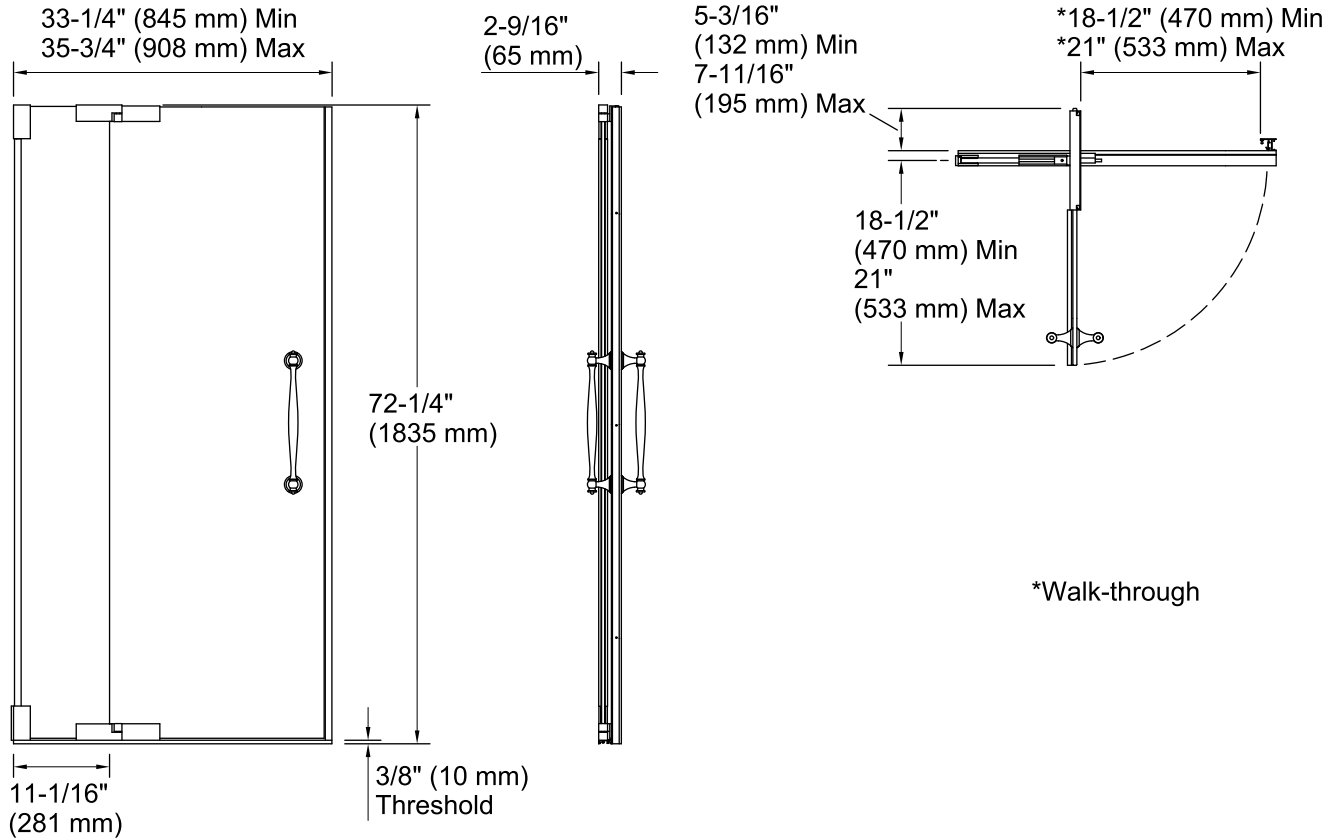

Technology

- Frameless, 3/8-inch-thick Crystal Clear tempered glass.
- CleanCoat® nanotechnology helps prevent bacteria, mildew and water stains on your glass, making it easy to clean and looking new.
- Out-of-plumb adjustability allows for easy installation.
- Can be installed to open to the left or right.
- Includes K-705749 glass, K-705769 handle, and K-705763 hardware components.
- Coordinates with Finial Traditional faucets and accessories.

	SHP	
--	-----	--

	NX	
--	----	--

	ABV	
--	-----	--

Available Glass Options

Code	Description
------	-------------

L	Crystal Clear
---	---------------

Technical Information

All product dimensions are nominal.

Installation type:	For shower base installation
Opening style:	Pivot
Opening Width - Min:	33-1/4" (845 mm)
Opening Width - Max:	35-3/4" (908 mm)
Walk-through - Min:	18-1/2" (470 mm)
Walk-through - Max:	21" (533 mm)
Glass thickness:	3/8" (10 mm)
Glass coating:	CleanCoat®

Notes

Install this product according to the installation guide.

The vertical opening should be a minimum of 74-1/4" (1886 mm) to allow for installation clearance.