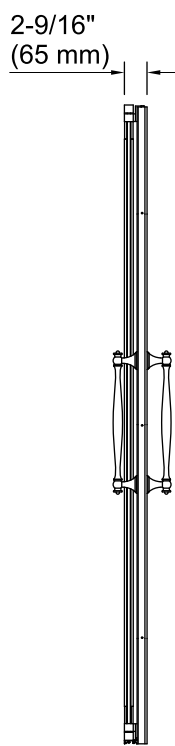

Technology

- Frameless, 3/8-inch-thick Crystal Clear tempered glass.
- CleanCoat® nanotechnology helps prevent bacteria, mildew and water stains on your glass, making it easy to clean and looking new.
- Out-of-plumb adjustability allows for easy installation.
- Can be installed to open to the left or right.
- Includes K-705748 glass, K-705769 handle, and K-705763 hardware components.
- Coordinates with Finial faucets and accessories.

Installation

- Not for use in hospitality.
- For residential use only.

Included Components

Product consists of:

- K-705748-L Glass Panel and Sidelite
- K-705763 Shower Door Assembly Kit
- K-705769 Shower Door Handles

Available Glass Options

Code	Description
L	Crystal Clear

*Walk-through

Technical Information

All product dimensions are nominal.

Installation type:	For shower base installation
Opening style:	Pivot
Custom Inline Width:	5-3/8" (137 mm)
Opening Width - Min:	30-1/4" (768 mm)
Opening Width - Max:	32-3/4" (832 mm)
Walk-through - Min:	18-1/2" (470 mm)
Walk-through - Max:	21" (533 mm)
Glass thickness:	3/8" (10 mm)
Glass coating:	CleanCoat®

Notes

Install this product according to the installation guide.

The vertical opening should be a minimum of 74-1/4" (1886 mm) to allow for installation clearance.