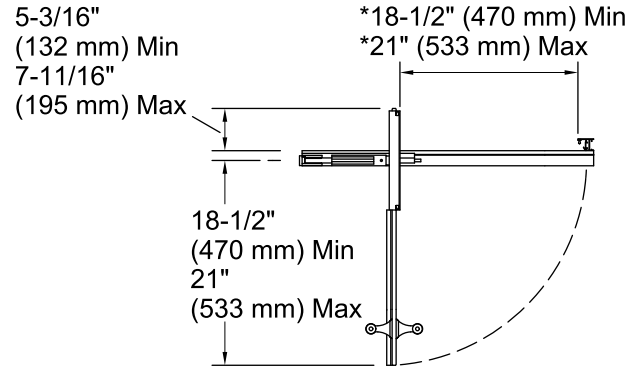

Technology

- Frameless, 3/8-inch-thick Crystal Clear tempered glass.
- CleanCoat® nanotechnology helps prevent bacteria, mildew and water stains on your glass, making it easy to clean and looking new.
- Out-of-plumb adjustability allows for easy installation.
- Can be installed to open to the left or right.
- Includes K-705748 glass, K-705769 handle, and K-705763 hardware components.
- Coordinates with Finial faucets and accessories.

Installation

- Not for use in hospitality.
- For residential use only.

Included Components

Product consists of:

- K-705748-L Glass Panel and Sidelite
- K-705763 Shower Door Assembly Kit
- K-705769 Shower Door Handles

Available Glass Options

Code	Description
L	Crystal Clear

*Walk-through

Technical Information

All product dimensions are nominal.

Installation type:	For shower base installation
Opening style:	Pivot
Custom Inline Width:	5-3/8" (137 mm)
Opening Width - Min:	30-1/4" (768 mm)
Opening Width - Max:	32-3/4" (832 mm)
Walk-through - Min:	18-1/2" (470 mm)
Walk-through - Max:	21" (533 mm)
Glass thickness:	3/8" (10 mm)
Glass coating:	CleanCoat®

Notes

Install this product according to the installation guide.

The vertical opening should be a minimum of 74-1/4" (1886 mm) to allow for installation clearance.