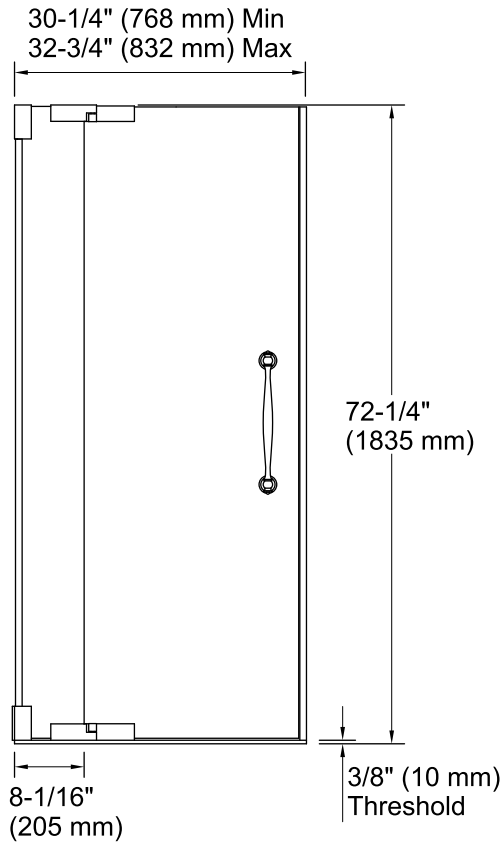

Technology

- Frameless, 3/8-inch-thick Crystal Clear tempered glass.
- CleanCoat® nanotechnology helps prevent bacteria, mildew and water stains on your glass, making it easy to clean and looking new.
- Out-of-plumb adjustability allows for easy installation.
- Can be installed to open to the left or right.
- Includes K-705748 glass, K-705769 handle, and K-705763 hardware components.
- Coordinates with Finial faucets and accessories.

Installation

- Not for use in hospitality.
- For residential use only.

Included Components

Product consists of:

- K-705748-L Glass Panel and Sidelite
- K-705763 Shower Door Assembly Kit
- K-705769 Shower Door Handles

Available Glass Options

Code	Description
L	Crystal Clear

*Walk-through

Technical Information

All product dimensions are nominal.

Installation type:	For shower base installation
Opening style:	Pivot
Custom Inline Width:	5-3/8" (137 mm)
Opening Width - Min:	30-1/4" (768 mm)
Opening Width - Max:	32-3/4" (832 mm)
Walk-through - Min:	18-1/2" (470 mm)
Walk-through - Max:	21" (533 mm)
Glass thickness:	3/8" (10 mm)
Glass coating:	CleanCoat®

Notes

Install this product according to the installation guide.

The vertical opening should be a minimum of 74-1/4" (1886 mm) to allow for installation clearance.