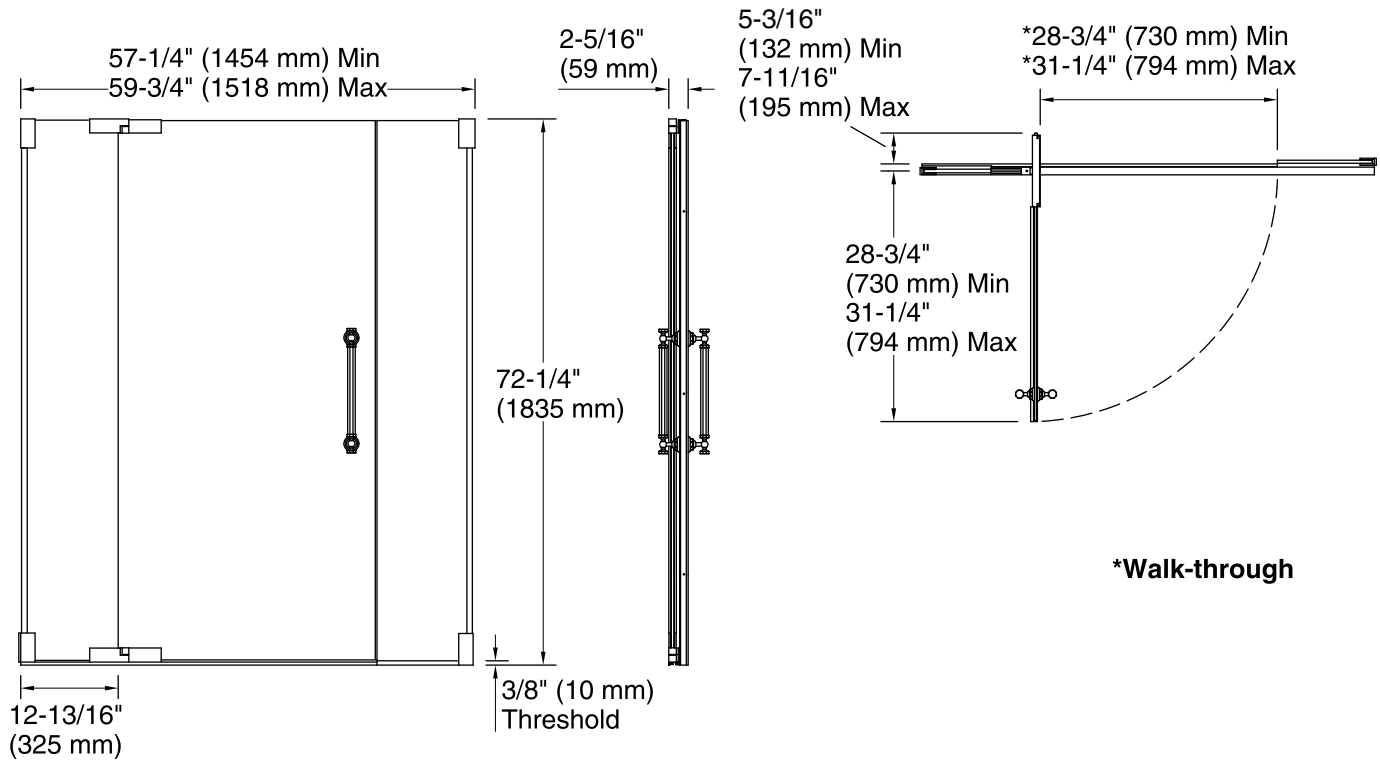

*Walk-through

Technical Information

All product dimensions are nominal.

Installation type:	For shower base installation
Opening style:	Pivot
Opening Width - Min:	57-1/4" (1454 mm)
Opening Width - Max:	59-3/4" (1518 mm)
Walk-through - Min:	28-3/4" (730 mm)
Walk-through - Max:	31-1/4" (794 mm)
Glass thickness:	1/2" (13 mm)
Glass coating:	CleanCoat®

Notes

Install this product according to the installation guide.

The vertical opening should be a minimum of 74-1/4" (1886 mm) to allow for installation clearance.