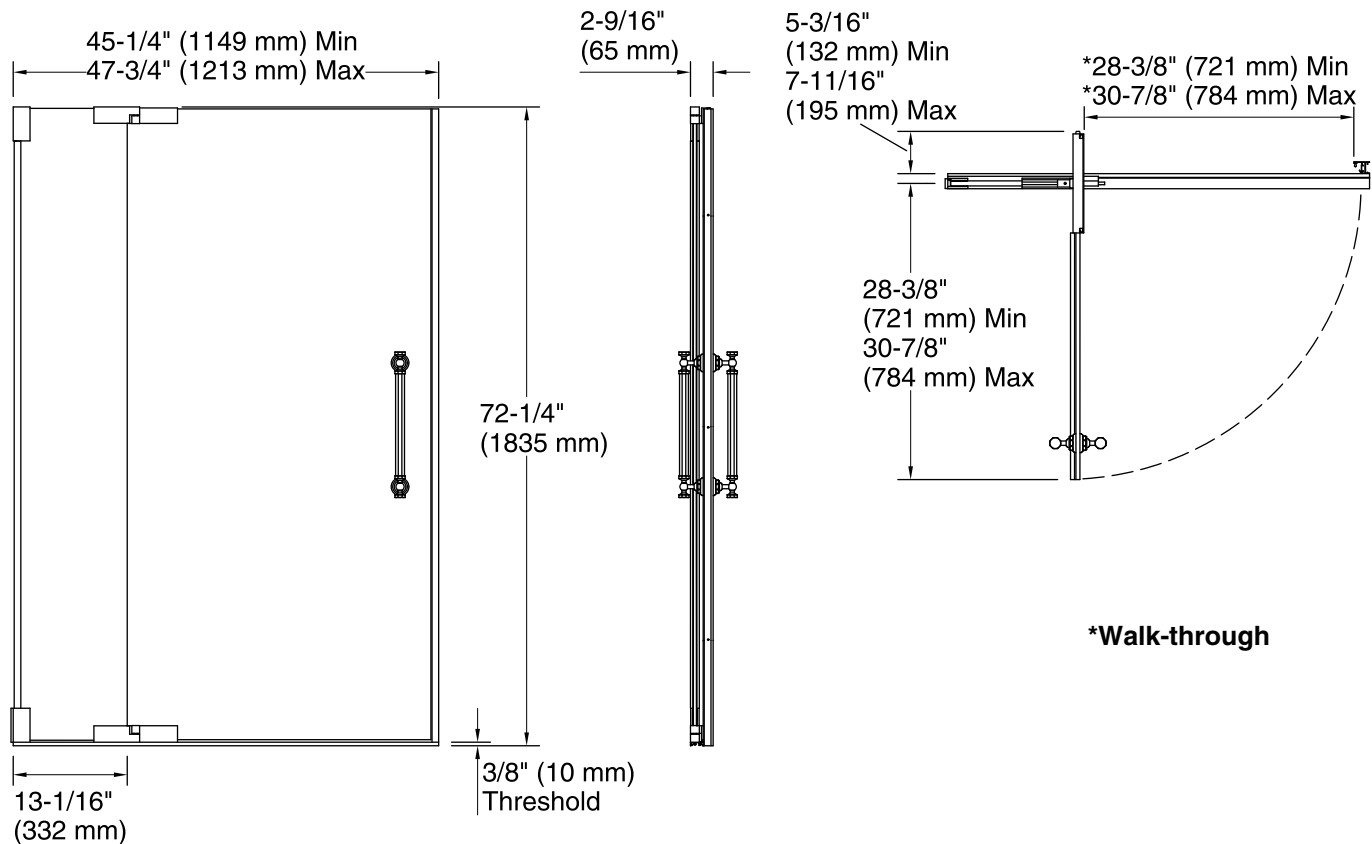

Technology

- Frameless, 1/2-inch-thick Crystal Clear tempered glass.
- CleanCoat® nanotechnology helps prevent bacteria, mildew and water stains on your glass, making it easy to clean and looking new.
- Out-of-plumb adjustability for easy installation.
- Can be installed to open to the left or right.
- Includes K-705759 and K-705753 glass, K-705768 handle, and K-705763 hardware components (included).
- Coordinates with Pinstripe faucets and accessories.

	SHP	
--	-----	--

	NX	
--	----	--

	ABV	
--	-----	--

Available Glass Options

Code	Description
------	-------------

L	Crystal Clear
---	---------------

Technical Information

All product dimensions are nominal.

Installation type:	For shower base installation
Opening style:	Pivot
Opening Width - Min:	45-1/4" (1149 mm)
Opening Width - Max:	47-3/4" (1213 mm)
Walk-through - Min:	28-3/8" (721 mm)
Walk-through - Max:	30-7/8" (784 mm)
Glass thickness:	1/2" (13 mm)
Glass coating:	CleanCoat®

Notes

Install this product according to the installation guide.

The vertical opening should be a minimum of 74-1/4" (1886 mm) to allow for installation clearance.