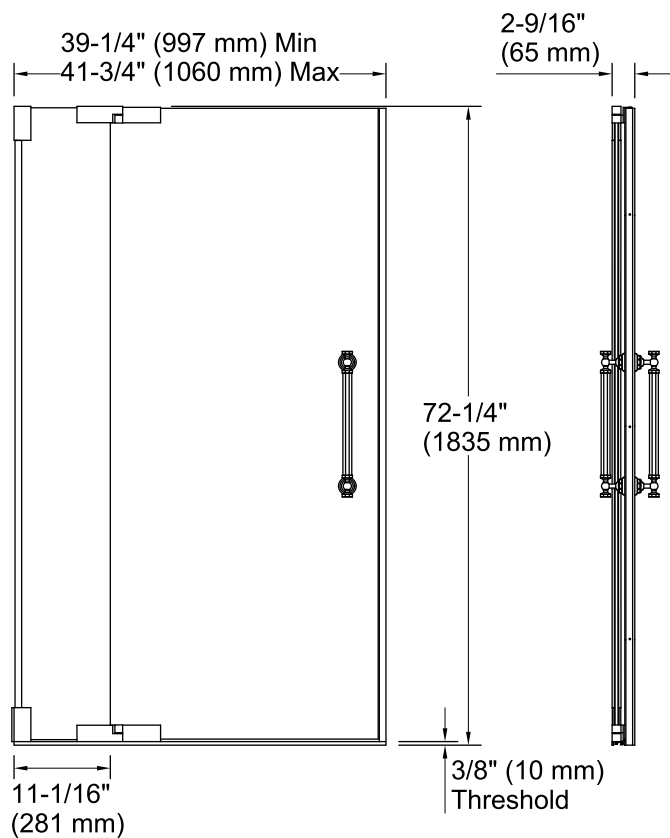

*Walk-through

Technical Information

All product dimensions are nominal.

Installation type:	For shower base installation
Opening style:	Pivot
Opening Width - Min:	39-1/4" (997 mm)
Opening Width - Max:	41-3/4" (1060 mm)
Walk-through - Min:	24-3/8" (619 mm)
Walk-through - Max:	26-7/8" (683 mm)
Glass thickness:	1/2" (13 mm)
Glass coating:	CleanCoat®

Notes

Install this product according to the installation guide.

The vertical opening should be a minimum of 74-1/4" (1886 mm) to allow for installation clearance.