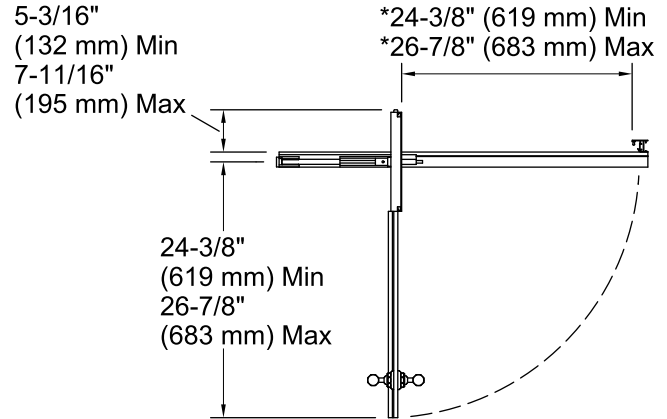

*Walk-through

Technical Information

All product dimensions are nominal.

Installation type:	For shower base installation
Opening style:	Pivot
Opening Width - Min:	39-1/4" (997 mm)
Opening Width - Max:	41-3/4" (1060 mm)
Walk-through - Min:	24-3/8" (619 mm)
Walk-through - Max:	26-7/8" (683 mm)
Glass thickness:	1/2" (13 mm)
Glass coating:	CleanCoat®

Notes

Install this product according to the installation guide.

The vertical opening should be a minimum of 74-1/4" (1886 mm) to allow for installation clearance.