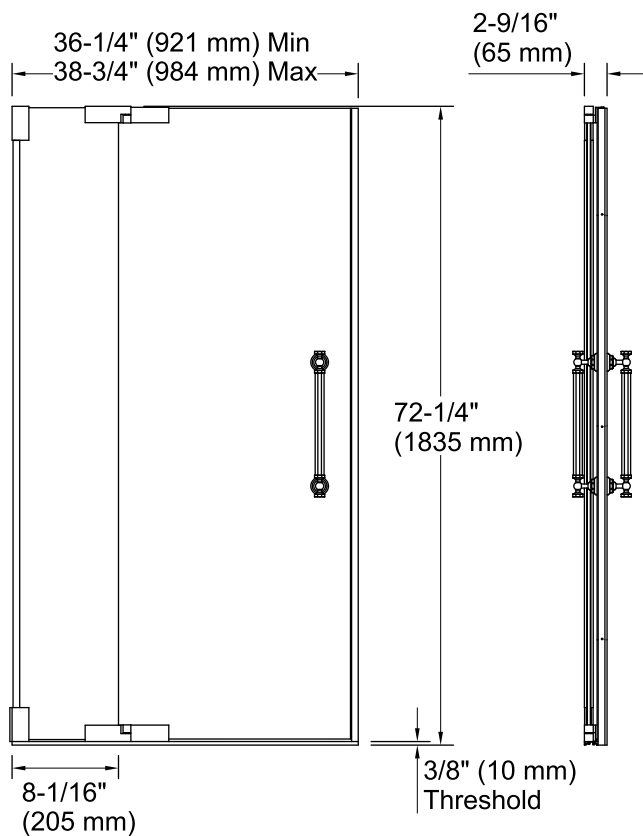

*Walk-through

Technical Information

All product dimensions are nominal.

Installation type:	For shower base installation
Opening style:	Pivot
Opening Width - Min:	36-1/4" (921 mm)
Opening Width - Max:	38-3/4" (984 mm)
Walk-through - Min:	24-3/8" (619 mm)
Walk-through - Max:	26-7/8" (683 mm)
Glass thickness:	1/2" (13 mm)
Glass coating:	CleanCoat®

Notes

Install this product according to the installation guide.

The vertical opening should be a minimum of 74-1/4" (1886 mm) to allow for installation clearance.