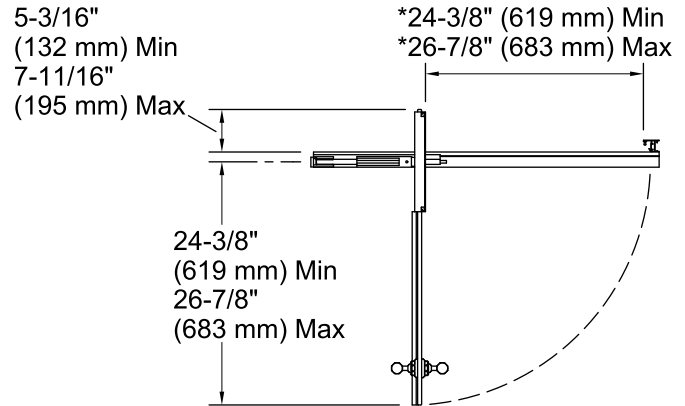

*Walk-through

Technical Information

All product dimensions are nominal.

Installation type:	For shower base installation
Opening style:	Pivot
Opening Width - Min:	36-1/4" (921 mm)
Opening Width - Max:	38-3/4" (984 mm)
Walk-through - Min:	24-3/8" (619 mm)
Walk-through - Max:	26-7/8" (683 mm)
Glass thickness:	1/2" (13 mm)
Glass coating:	CleanCoat®

Notes

Install this product according to the installation guide.

The vertical opening should be a minimum of 74-1/4" (1886 mm) to allow for installation clearance.