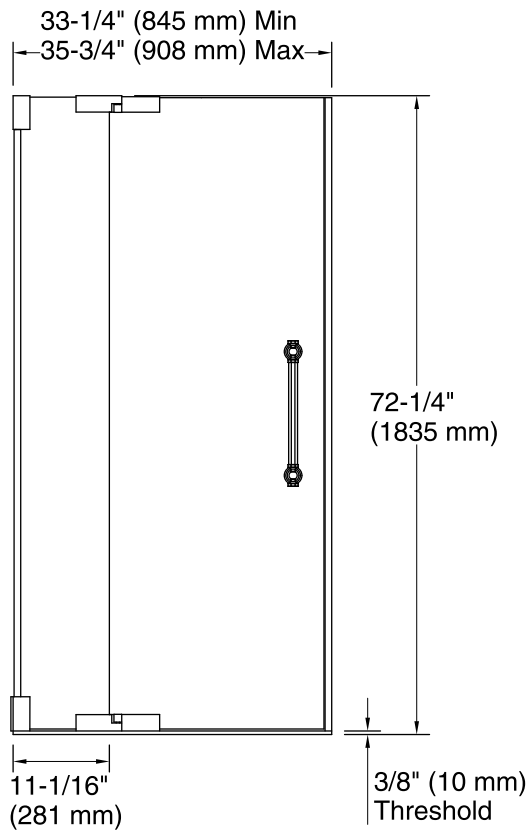

Technology

- Frameless, 1/2-inch-thick Crystal Clear tempered glass.
- Includes sidelite panel.
- CleanCoat® nanotechnology helps prevent bacteria, mildew and water stains on your glass, making it easy to clean and looking new.
- Out-of-plumb adjustability for easy installation.
- Can be installed to open to the left or right.
- Includes K-705756 glass, K-705768 handle, and K-705763 hardware components.
- Coordinates with Pinstripe faucets and accessories.

Installation

- Not for use in hospitality.
- For residential use only.

Included Components

Product consists of:

- K-705756-L Glass Panel and Sidelite
- K-705763 Shower Door Assembly Kit
- K-705768 Shower Door Handles

| | |
|---|---------------|
| L | Crystal Clear |
|---|---------------|

Technical Information

All product dimensions are nominal.

| | |
|----------------------|------------------------------|
| Installation type: | For shower base installation |
| Opening style: | Pivot |
| Opening Width - Min: | 33-1/4" (845 mm) |
| Opening Width - Max: | 35-3/4" (908 mm) |
| Walk-through - Min: | 18-3/8" (467 mm) |
| Walk-through - Max: | 20-7/8" (530 mm) |
| Glass thickness: | 1/2" (13 mm) |
| Glass coating: | CleanCoat® |

Notes

Install this product according to the installation guide.

The vertical opening should be a minimum of 74-1/4" (1886 mm) to allow for installation clearance.