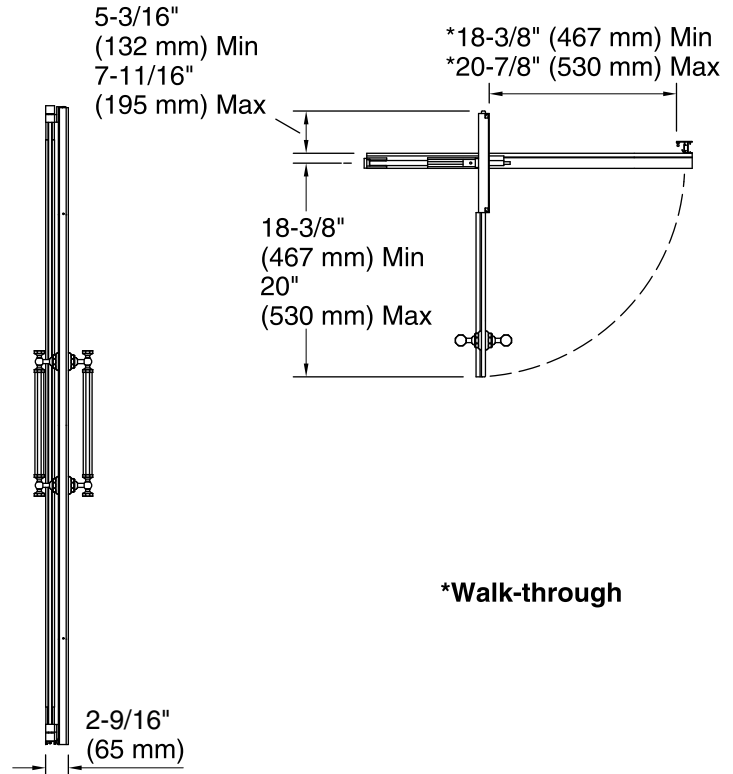

Technology

- Frameless, 1/2-inch-thick Crystal Clear tempered glass.
- Includes sidelite panel.
- CleanCoat® nanotechnology helps prevent bacteria, mildew and water stains on your glass, making it easy to clean and looking new.
- Out-of-plumb adjustability for easy installation.
- Can be installed to open to the left or right.
- Includes K-705756 glass, K-705768 handle, and K-705763 hardware components.
- Coordinates with Pinstripe faucets and accessories.

Installation

- Not for use in hospitality.
- For residential use only.

Included Components

Product consists of:

- K-705756-L Glass Panel and Sidelite
- K-705763 Shower Door Assembly Kit
- K-705768 Shower Door Handles

| | |
|---|---------------|
| L | Crystal Clear |
|---|---------------|

Technical Information

All product dimensions are nominal.

| | |
|----------------------|------------------------------|
| Installation type: | For shower base installation |
| Opening style: | Pivot |
| Opening Width - Min: | 33-1/4" (845 mm) |
| Opening Width - Max: | 35-3/4" (908 mm) |
| Walk-through - Min: | 18-3/8" (467 mm) |
| Walk-through - Max: | 20-7/8" (530 mm) |
| Glass thickness: | 1/2" (13 mm) |
| Glass coating: | CleanCoat® |

Notes

Install this product according to the installation guide.

The vertical opening should be a minimum of 74-1/4" (1886 mm) to allow for installation clearance.