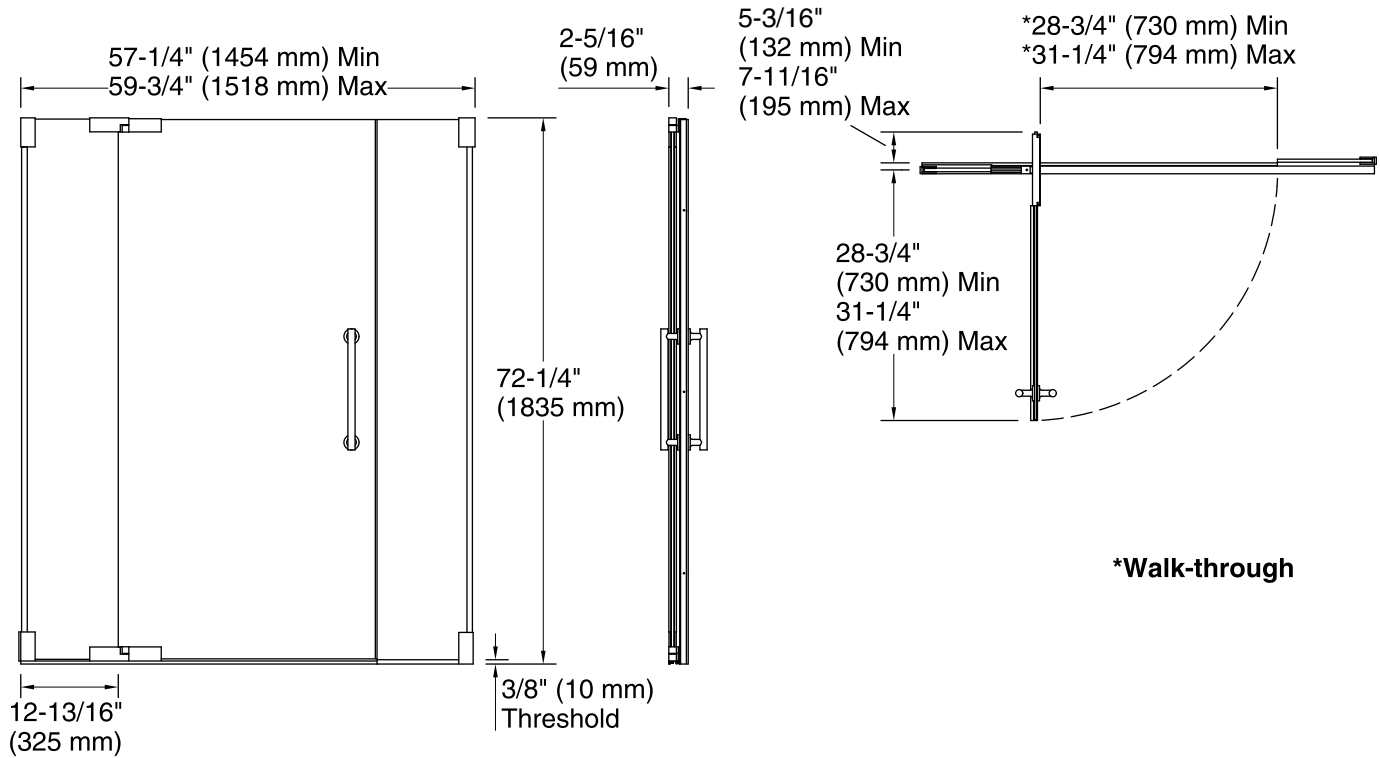

*Walk-through

Technical Information

All product dimensions are nominal.

Installation type:	For shower base installation
Opening style:	Pivot
Opening Width - Min:	57-1/4" (1454 mm)
Opening Width - Max:	59-3/4" (1518 mm)
Walk-through - Min:	28-3/4" (730 mm)
Walk-through - Max:	31-1/4" (794 mm)
Glass thickness:	1/2" (13 mm)
Glass coating:	CleanCoat®

Notes

Install this product according to the installation guide.

The vertical opening should be a minimum of 74-1/4" (1886 mm) to allow for installation clearance.