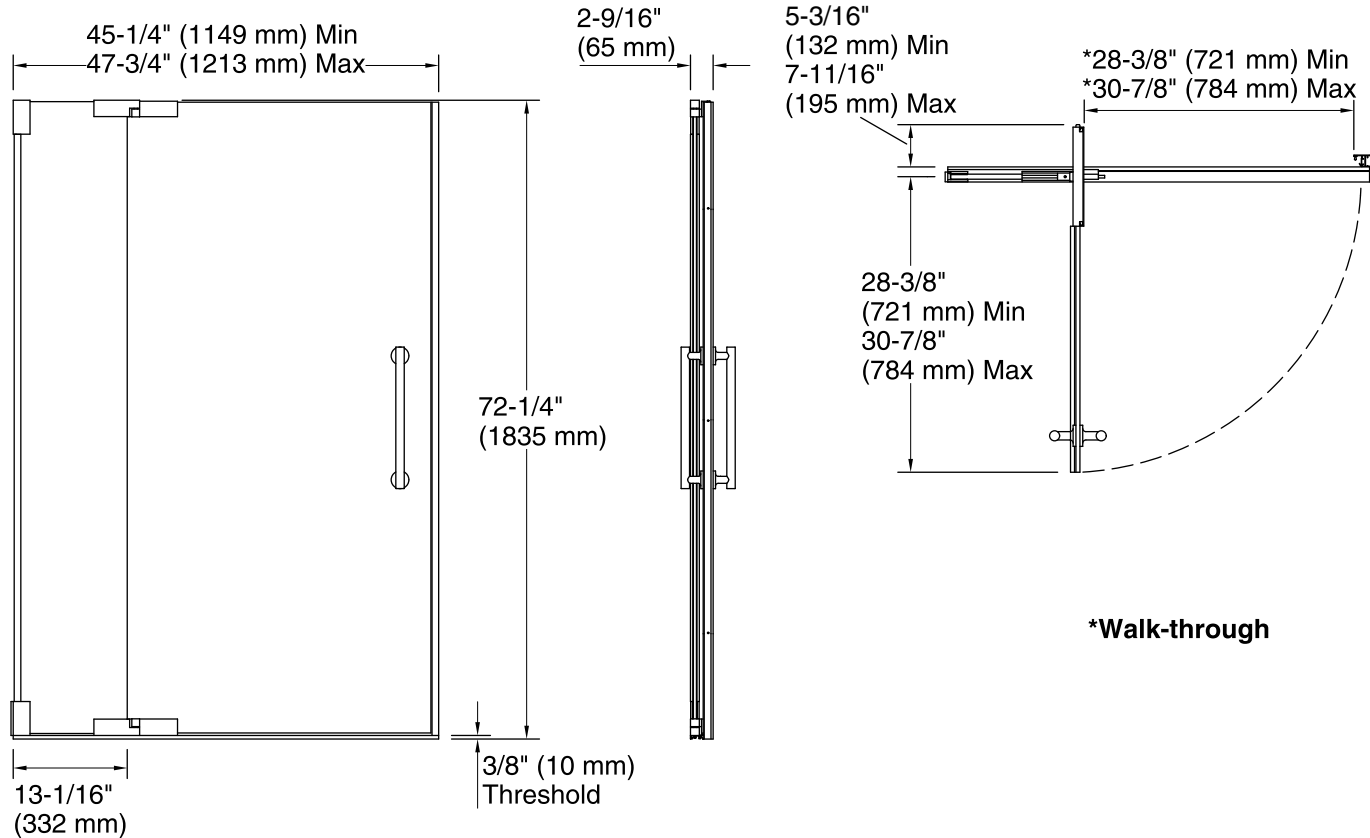

Purist®
 Frameless Pivot Shower Door
K-705716-L

Technology

- Frameless, 1/2-inch-thick Crystal Clear tempered glass.
- CleanCoat® nanotechnology helps prevent bacteria, mildew and water stains on your glass, making it easy to clean and looking new.
- Out-of-plumb adjustability for easy installation.
- Can be installed to open to the left or right.
- Includes K-705759 and K-705753 glass, K-705767 handle, and K-705763 hardware components.
- Coordinates with other products in the Purist collection.

Installation

- Not for use in hospitality.
- For residential use only.

Included Components

Product consists of:

- K-705753-L Glass Sidelite
- K-705759-L Glass Panel
- K-705763 Shower Door Assembly Kit
- K-705767 Shower Door Handles

Available Glass Options

Code	Description
L	Crystal Clear

Technical Information

All product dimensions are nominal.

Installation type:	For shower base installation
Opening style:	Pivot
Opening Width - Min:	45-1/4" (1149 mm)
Opening Width - Max:	47-3/4" (1213 mm)
Walk-through - Min:	28-3/8" (721 mm)
Walk-through - Max:	30-7/8" (784 mm)
Glass thickness:	1/2" (13 mm)
Glass coating:	CleanCoat®

Notes

Install this product according to the installation guide.

The vertical opening should be a minimum of 74-1/4" (1886 mm) to allow for installation clearance.