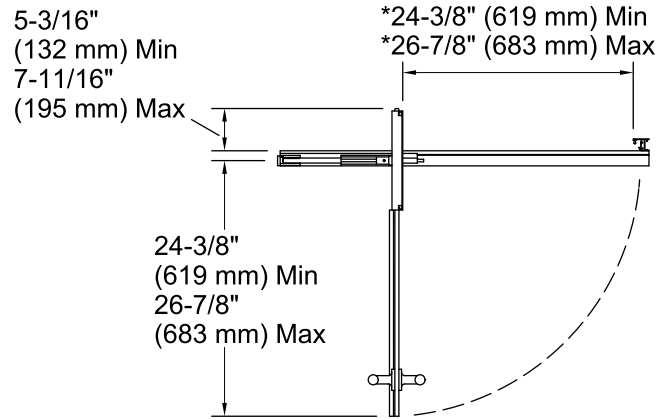

Purist®
 Frameless Pivot Shower Door
K-705715-L

Technology

- Frameless, 1/2-inch-thick Crystal Clear tempered glass.
- CleanCoat® nanotechnology helps prevent bacteria, mildew and water stains on your glass, making it easy to clean and looking new.
- Out-of-plumb adjustability for easy installation.
- Can be installed to open to the left or right.
- Requires K-705758 and K-705760 glass, K-705767 handle, and K-705763 hardware components.
- Coordinates with other products in the Purist collection.

Installation

- Not for use in hospitality.
- For residential use only.

Included Components

Product consists of:

- K-705760-L Glass Sidelite
- K-705758-L Glass Panel
- K-705763 Shower Door Assembly Kit
- K-705767 Shower Door Handles

Available Glass Options

Code	Description
L	Crystal Clear

*Walk-through

Technical Information

All product dimensions are nominal.

Installation type:	For shower base installation
Opening style:	Pivot
Opening Width - Min:	39-1/4" (997 mm)
Opening Width - Max:	41-3/4" (1060 mm)
Walk-through - Min:	24-3/8" (619 mm)
Walk-through - Max:	26-7/8" (683 mm)
Glass thickness:	1/2" (13 mm)
Glass coating:	CleanCoat®

Notes

Install this product according to the installation guide.

The vertical opening should be a minimum of 74-1/4" (1886 mm) to allow for installation clearance.