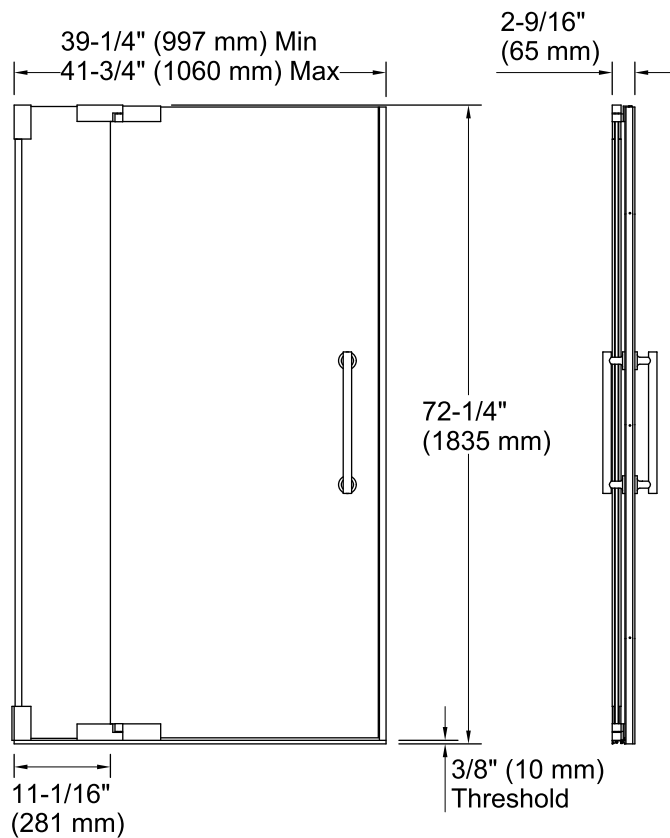

Purist®
 Frameless Pivot Shower Door
K-705715-L

Technology

- Frameless, 1/2-inch-thick Crystal Clear tempered glass.
- CleanCoat® nanotechnology helps prevent bacteria, mildew and water stains on your glass, making it easy to clean and looking new.
- Out-of-plumb adjustability for easy installation.
- Can be installed to open to the left or right.
- Requires K-705758 and K-705760 glass, K-705767 handle, and K-705763 hardware components.
- Coordinates with other products in the Purist collection.

Installation

- Not for use in hospitality.
- For residential use only.

Included Components

Product consists of:

- K-705760-L Glass Sidelite
- K-705758-L Glass Panel
- K-705763 Shower Door Assembly Kit
- K-705767 Shower Door Handles

Available Glass Options

Code	Description
L	Crystal Clear

*Walk-through

Technical Information

All product dimensions are nominal.

Installation type:	For shower base installation
Opening style:	Pivot
Opening Width - Min:	39-1/4" (997 mm)
Opening Width - Max:	41-3/4" (1060 mm)
Walk-through - Min:	24-3/8" (619 mm)
Walk-through - Max:	26-7/8" (683 mm)
Glass thickness:	1/2" (13 mm)
Glass coating:	CleanCoat®

Notes

Install this product according to the installation guide.

The vertical opening should be a minimum of 74-1/4" (1886 mm) to allow for installation clearance.