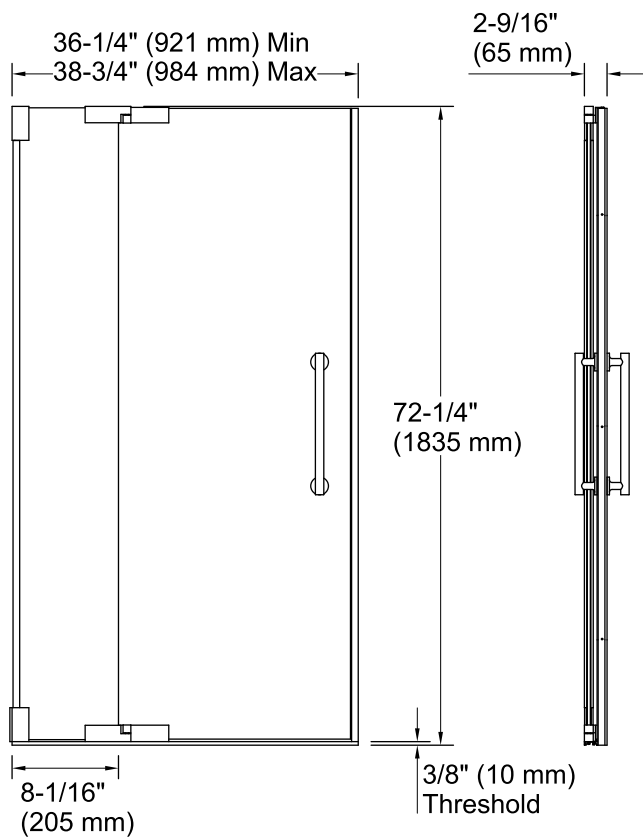

*Walk-through

Technical Information

All product dimensions are nominal.

Installation type:	For shower base installation
Opening style:	Pivot
Opening Width - Min:	36-1/4" (921 mm)
Opening Width - Max:	38-3/4" (984 mm)
Walk-through - Min:	24-3/8" (619 mm)
Walk-through - Max:	26-7/8" (683 mm)
Glass thickness:	1/2" (13 mm)
Glass coating:	CleanCoat®

Notes

Install this product according to the installation guide.

The vertical opening should be a minimum of 74-1/4" (1886 mm) to allow for installation clearance.