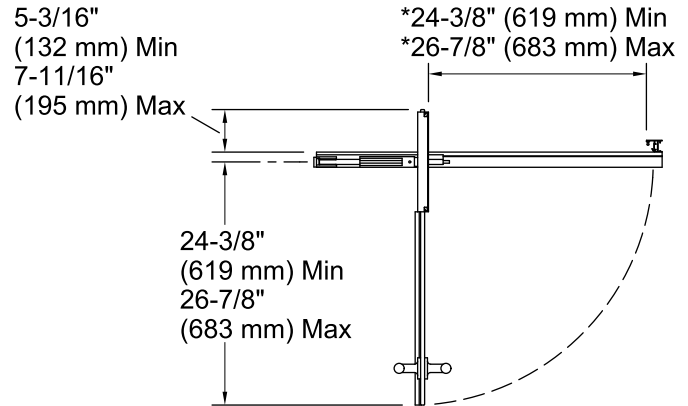

*Walk-through

Technical Information

All product dimensions are nominal.

Installation type:	For shower base installation
Opening style:	Pivot
Opening Width - Min:	36-1/4" (921 mm)
Opening Width - Max:	38-3/4" (984 mm)
Walk-through - Min:	24-3/8" (619 mm)
Walk-through - Max:	26-7/8" (683 mm)
Glass thickness:	1/2" (13 mm)
Glass coating:	CleanCoat®

Notes

Install this product according to the installation guide.

The vertical opening should be a minimum of 74-1/4" (1886 mm) to allow for installation clearance.