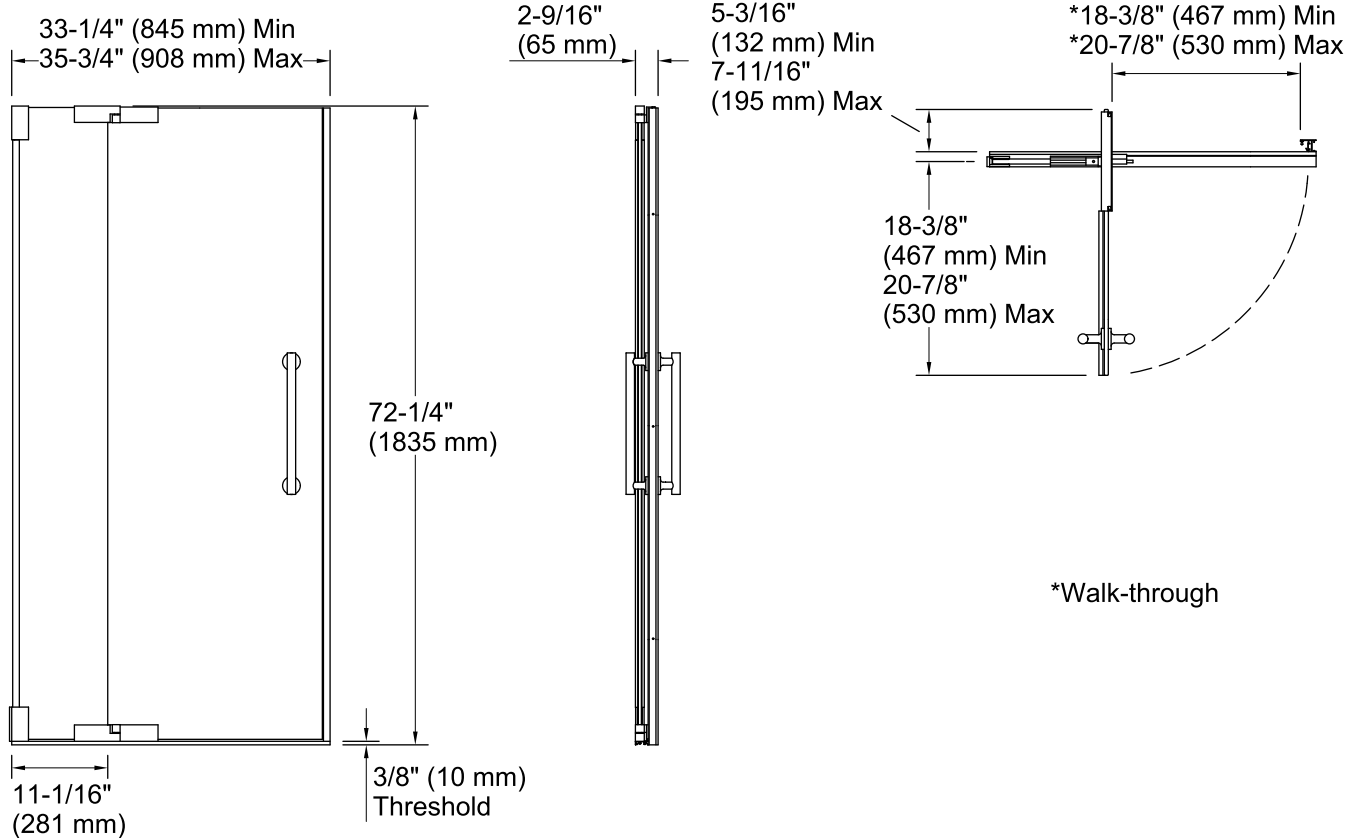

Installation

- Not for use in hospitality.
- For residential use only.

Included Components

Product consists of:

- K-705756-L Glass Panel and Sidelite
- K-705763 Shower Door Assembly Kit
- K-705767 Shower Door Handles

	SHP	
--	-----	--

	NX	
--	----	--

	ABV	
--	-----	--

Available Glass Options

Code	Description
------	-------------

L	Crystal Clear
---	---------------

Technical Information

All product dimensions are nominal.

Installation type:	For shower base installation
Opening style:	Pivot
Opening Width - Min:	33-1/4" (845 mm)
Opening Width - Max:	35-3/4" (908 mm)
Walk-through - Min:	18-3/8" (467 mm)
Walk-through - Max:	20-7/8" (530 mm)
Glass thickness:	1/2" (13 mm)
Glass coating:	CleanCoat®

Notes

Install this product according to the installation guide.

The vertical opening should be a minimum of 74-1/4" (1886 mm) to allow for installation clearance.