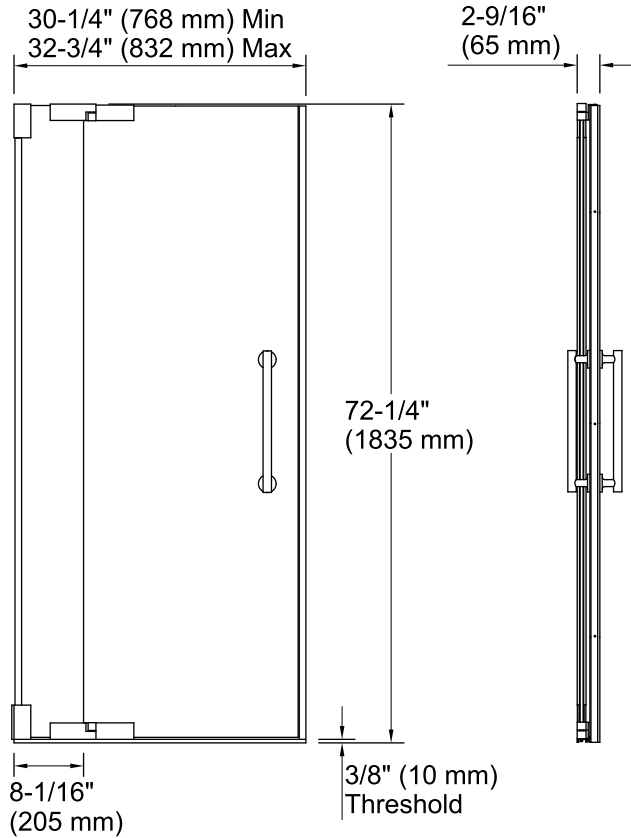

*Walk-through

Technical Information

All product dimensions are nominal.

Installation type:	For shower base installation
Opening style:	Pivot
Opening Width - Min:	30-1/4" (768 mm)
Opening Width - Max:	32-3/4" (832 mm)
Walk-through - Min:	18-3/8" (467 mm)
Walk-through - Max:	20-7/8" (530 mm)
Glass thickness:	1/2" (13 mm)
Glass coating:	CleanCoat®

Notes

Install this product according to the installation guide.

The vertical opening should be a minimum of 74-1/4" (1886 mm) to allow for installation clearance.