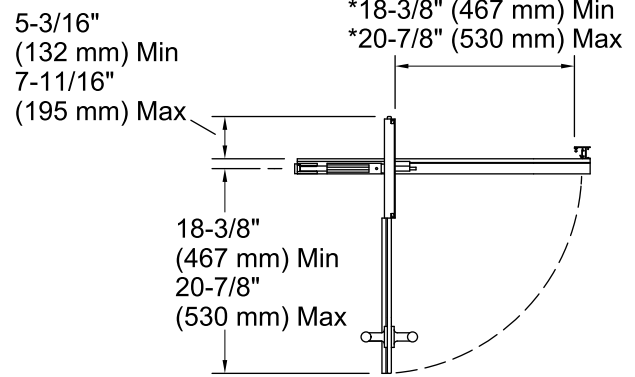

*Walk-through

Technical Information

All product dimensions are nominal.

Installation type:	For shower base installation
Opening style:	Pivot
Opening Width - Min:	30-1/4" (768 mm)
Opening Width - Max:	32-3/4" (832 mm)
Walk-through - Min:	18-3/8" (467 mm)
Walk-through - Max:	20-7/8" (530 mm)
Glass thickness:	1/2" (13 mm)
Glass coating:	CleanCoat®

Notes

Install this product according to the installation guide.

The vertical opening should be a minimum of 74-1/4" (1886 mm) to allow for installation clearance.