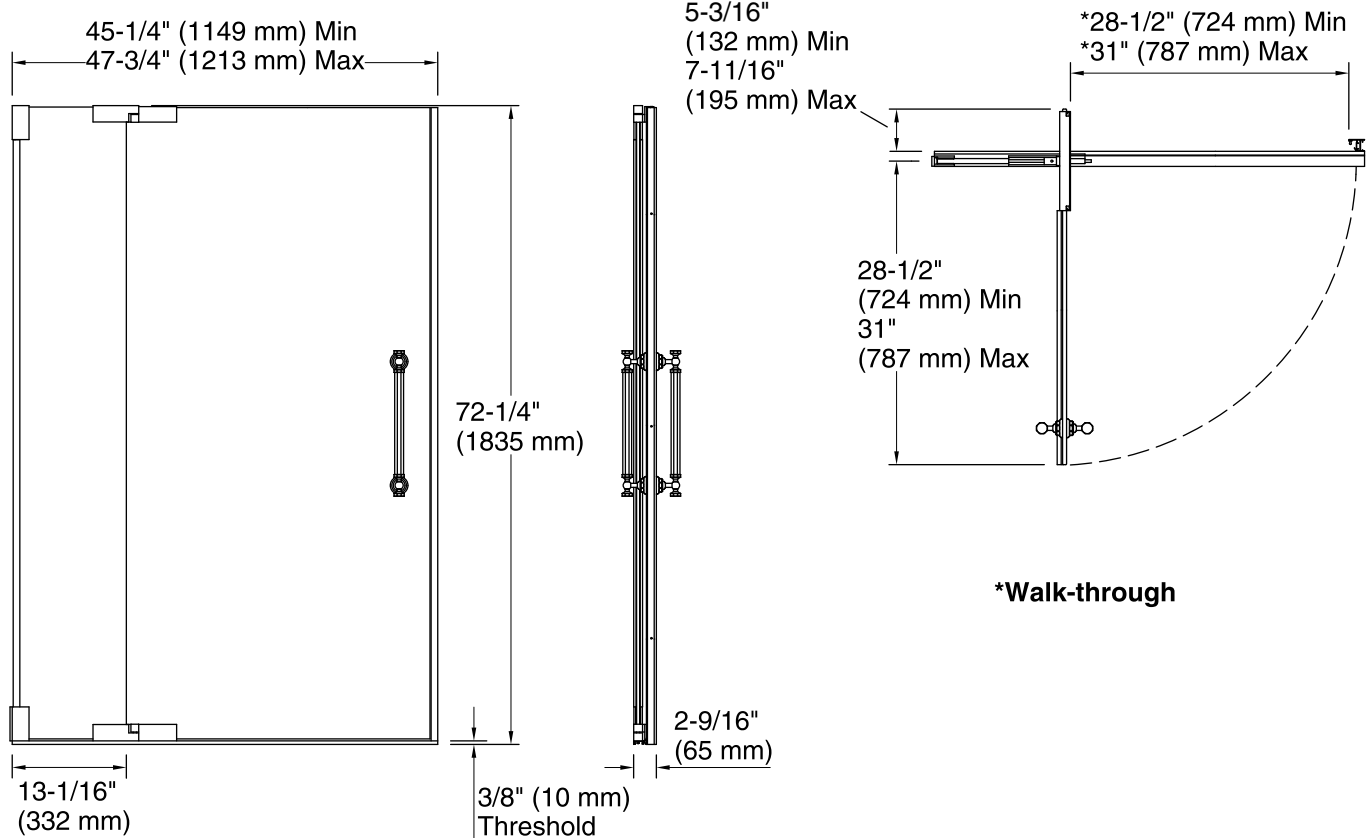

### Technology

- Frameless, 3/8-inch-thick Crystal Clear tempered glass.
- Includes sidelite panel.
- Stainless-steel and brass fasteners prevent rusting or corrosion.
- CleanCoat® nanotechnology helps prevent bacteria, mildew and water stains on your glass, making it easy to clean and looking new.
- Out-of-plumb adjustability for easy installation.
- Can be installed to open to the left or right.
- Includes K-705752 and K-705753 glass, K-705768 handle, and K-705763 hardware components.
- Coordinates with Pinstripe faucets and accessories.

### Technical Information

All product dimensions are nominal.

Installation type:	For shower base installation
Opening style:	Pivot
Opening Width - Min:	45-1/4" (1149 mm)
Opening Width - Max:	47-3/4" (1213 mm)
Walk-through - Min:	28-1/2" (724 mm)
Walk-through - Max:	31" (787 mm)
Glass thickness:	3/8" (10 mm)
Glass coating:	CleanCoat®

### Notes

Install this product according to the installation guide.

The vertical opening should be a minimum of 74-1/4" (1886 mm) to allow for installation clearance.