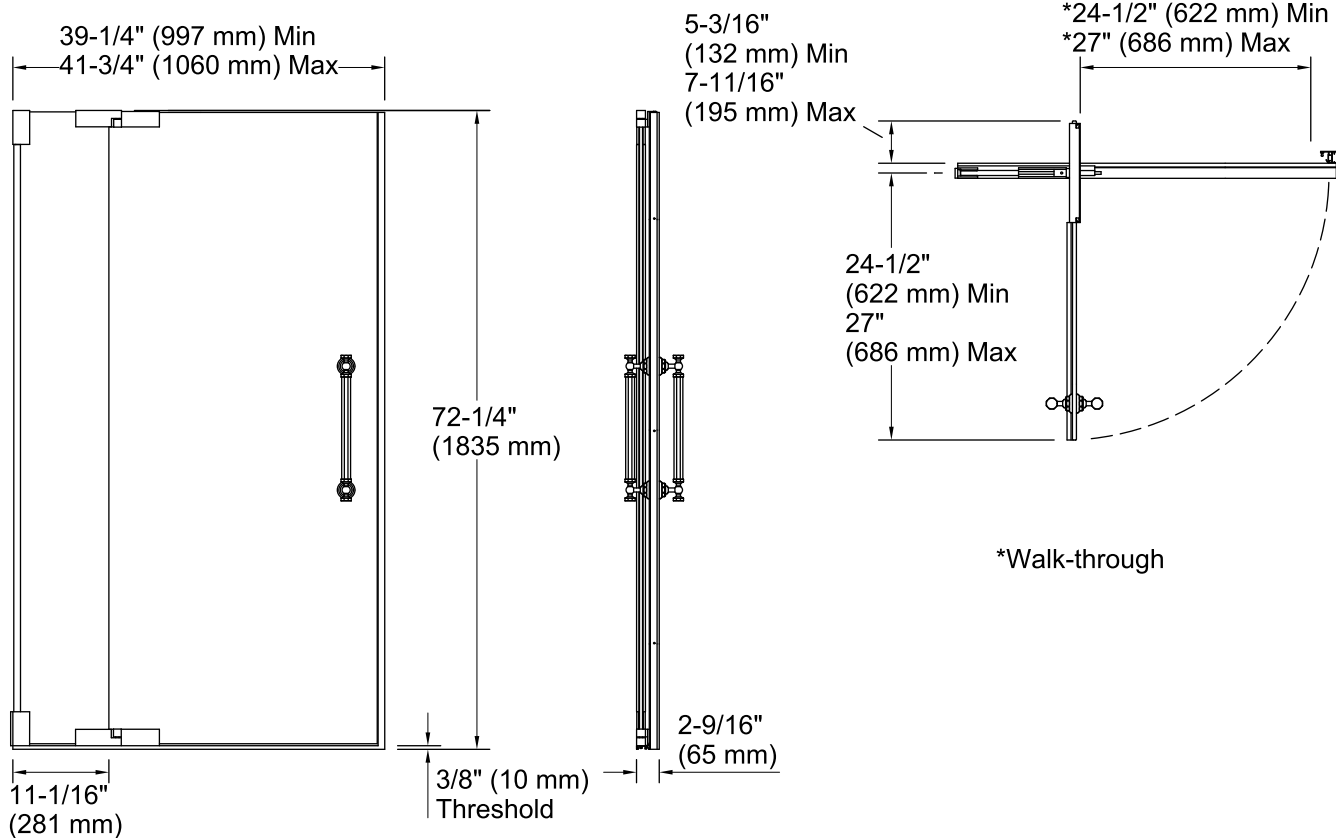

Technology

- Frameless, 3/8-inch-thick Crystal Clear tempered glass.
- Includes sidelite panel.
- CleanCoat® nanotechnology helps prevent bacteria, mildew and water stains on your glass, making it easy to clean and looking new.
- Out-of-plumb adjustability for easy installation.
- Can be installed to open to the left or right.
- Includes K-705751 and K-705760 glass, K-705768 handle, and K-705763 hardware components.
- Coordinates with Pinstripe faucets and accessories.

	SHP	
--	-----	--

	NX	
--	----	--

	ABV	
--	-----	--

Available Glass Options

Code	Description
------	-------------

L	Crystal Clear
---	---------------

Technical Information

All product dimensions are nominal.

Installation type:	For shower base installation
Opening style:	Pivot
Opening Width - Min:	39-1/4" (997 mm)
Opening Width - Max:	41-3/4" (1060 mm)
Walk-through - Min:	24-1/2" (622 mm)
Walk-through - Max:	27" (686 mm)
Glass thickness:	3/8" (10 mm)
Glass coating:	CleanCoat®

Notes

Install this product according to the installation guide.

The vertical opening should be a minimum of 74-1/4" (1886 mm) to allow for installation clearance.