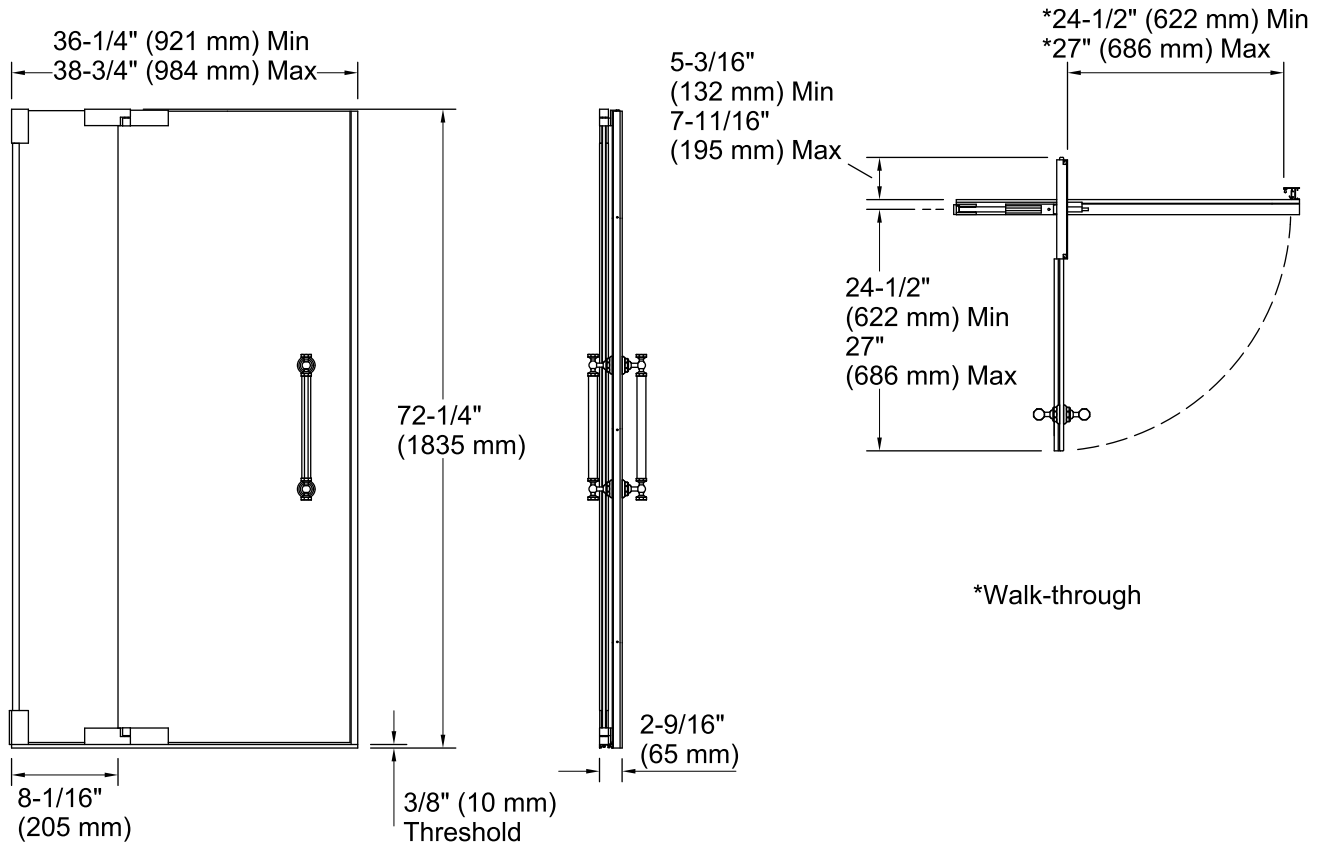

### Technology

- Frameless, 3/8-inch-thick Crystal Clear tempered glass.
- CleanCoat® nanotechnology helps prevent bacteria, mildew and water stains on your glass, making it easy to clean and looking new.
- Out-of-plumb adjustability for easy installation.
- Can be installed to open to the left or right.
- Includes K-705750 glass, K-705768 handle, and K-705763 hardware components.
- Coordinates with Pinstripe faucets and accessories.

### Included Components

Product consists of:

- K-705768 Shower Door Handles
- K-705763 Shower Door Assembly Kit
- K-705750-L Glass Panel and Sidelite

### Technical Information

All product dimensions are nominal.

Installation type:	For shower base installation
Opening style:	Pivot
Opening Width - Min:	36-1/4" (921 mm)
Opening Width - Max:	38-3/4" (984 mm)
Walk-through - Min:	24-1/2" (622 mm)
Walk-through - Max:	27" (686 mm)
Glass thickness:	3/8" (10 mm)
Glass coating:	CleanCoat®

### Notes

Install this product according to the installation guide.

The vertical opening should be a minimum of 74-1/4" (1886 mm) to allow for installation clearance.