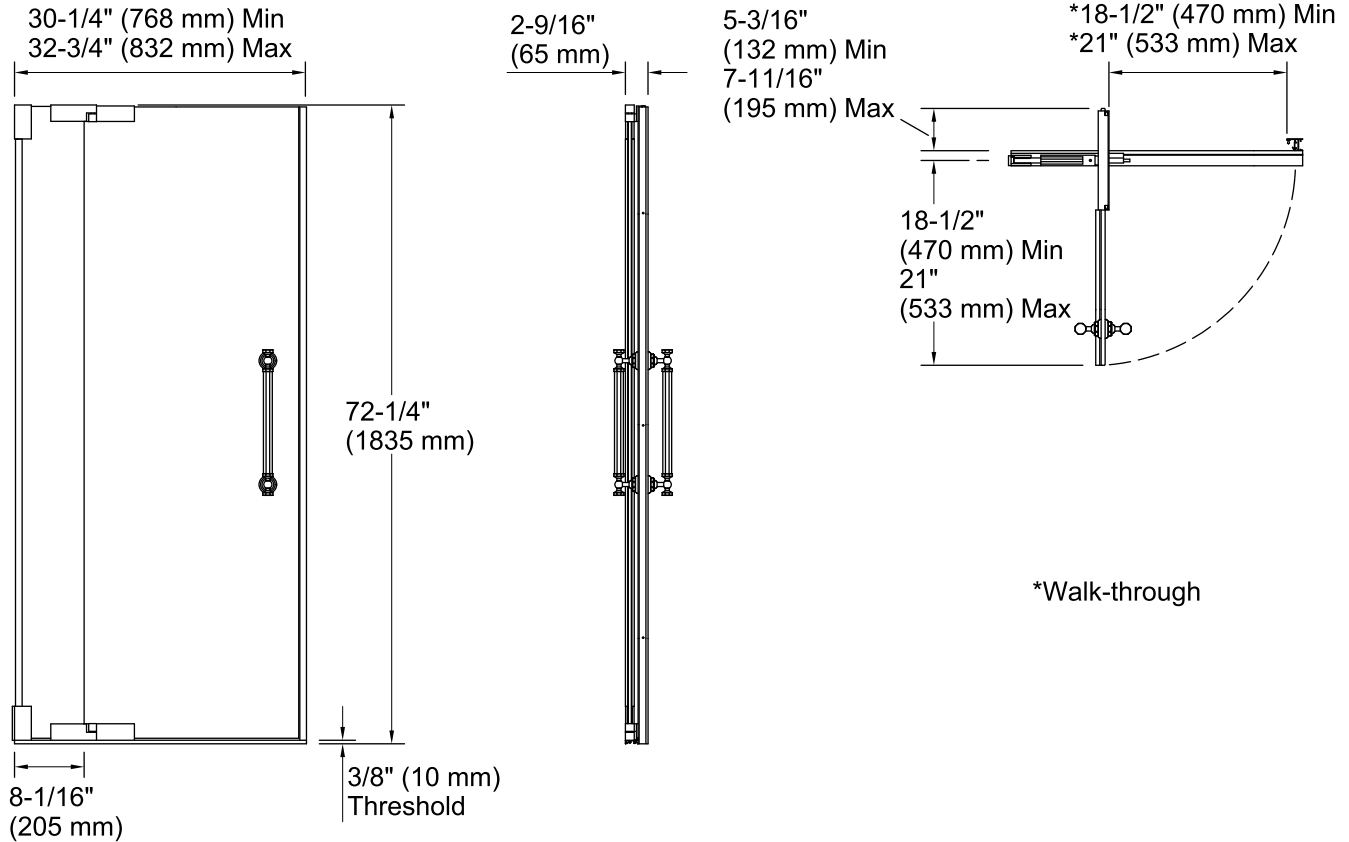

### Technology

- Frameless, 3/8-inch-thick Crystal Clear tempered glass.
- CleanCoat® nanotechnology helps prevent bacteria, mildew and water stains on your glass, making it easy to clean and looking new.
- Out-of-plumb adjustability for easy installation.
- Can be installed to open to the left or right.
- Includes K-705748 glass, K-705768 handle, and K-705763 hardware components.
- Coordinates with Pinstripe faucets and accessories.

### Included Components

Product consists of:

- K-705748-L Glass Panel and Sidelite
- K-705763 Shower Door Assembly Kit
- K-705768 Shower Door Handles

### Technical Information

All product dimensions are nominal.

Installation type:	For shower base installation
Opening style:	Pivot
Opening Width - Min:	30-1/4" (768 mm)
Opening Width - Max:	32-3/4" (832 mm)
Walk-through - Min:	18-1/2" (470 mm)
Walk-through - Max:	21" (533 mm)
Glass thickness:	3/8" (10 mm)
Glass coating:	CleanCoat®

### Notes

Install this product according to the installation guide.

The vertical opening should be a minimum of 74-1/4" (1886 mm) to allow for installation clearance.