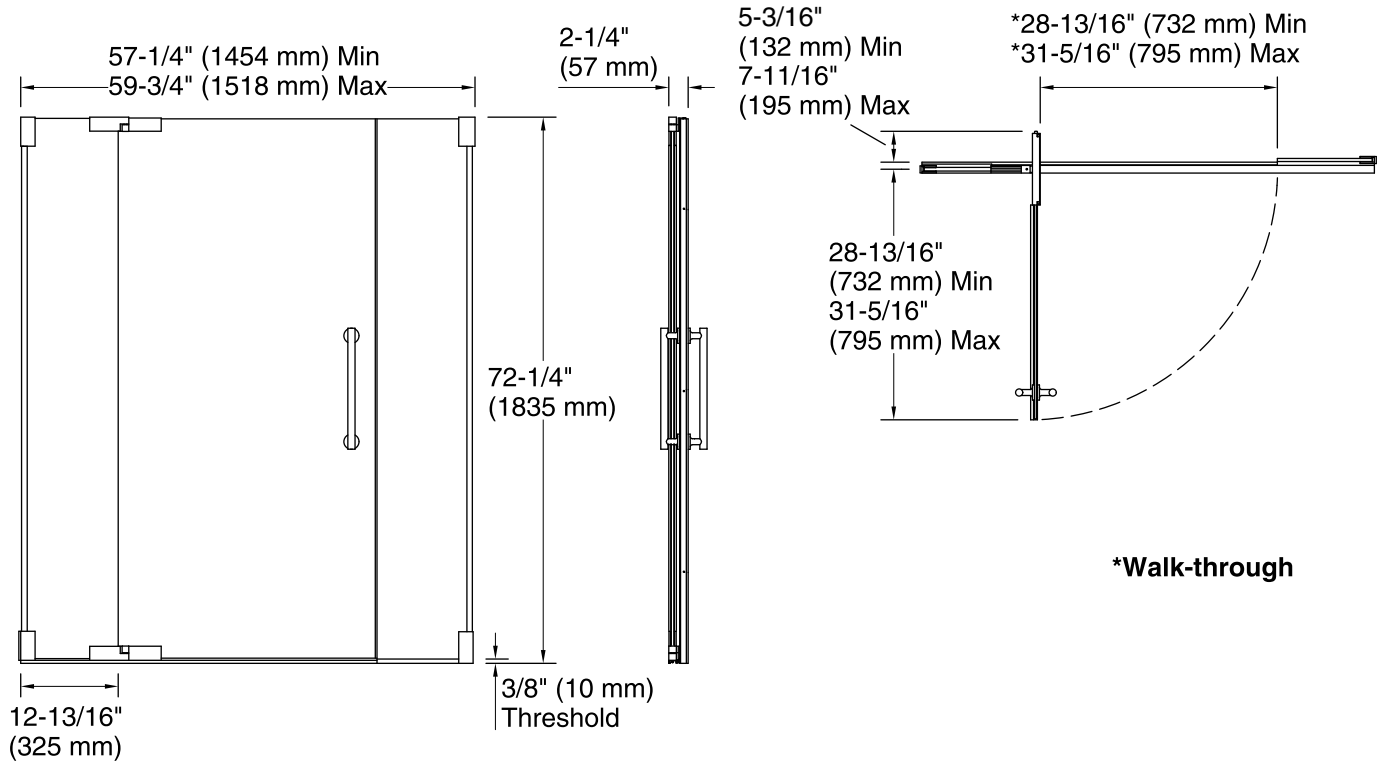

Purist®
Frameless Pivot Shower Door
K-705705-L

Technology

- Frameless, 3/8-inch-thick Crystal Clear tempered glass.
- CleanCoat® nanotechnology helps prevent bacteria, mildew and water stains on your glass, making it easy to clean and looking new.
- Out-of-plumb adjustability for easy installation.
- Can be installed to open to the left or right.
- Includes K-705752 and K-705754 glass, K-705767 handle, and K-705764 hardware components.
- Coordinates with other products in the Purist collection.

Installation

- Not for use in hospitality.
- For residential use only.

Included Components

Product consists of:

- K-705754-L Glass Sidelite
- K-705752-L Glass Panel
- K-705764 Shower Door Assembly Kit
- K-705767 Shower Door Handles

SHP
NX
ABV

Available Glass Options

Code	Description
L	Crystal Clear

Technical Information

All product dimensions are nominal.

Installation type:	For shower base installation
Opening style:	Pivot
Opening Width - Min:	57-1/4" (1454 mm)
Opening Width - Max:	59-3/4" (1518 mm)
Walk-through - Min:	28-13/16" (732 mm)
Walk-through - Max:	31-5/16" (795 mm)
Glass thickness:	3/8" (10 mm)
Glass coating:	CleanCoat®

Notes

Install this product according to the installation guide.

The vertical opening should be a minimum of 74-1/4" (1886 mm) to allow for installation clearance.