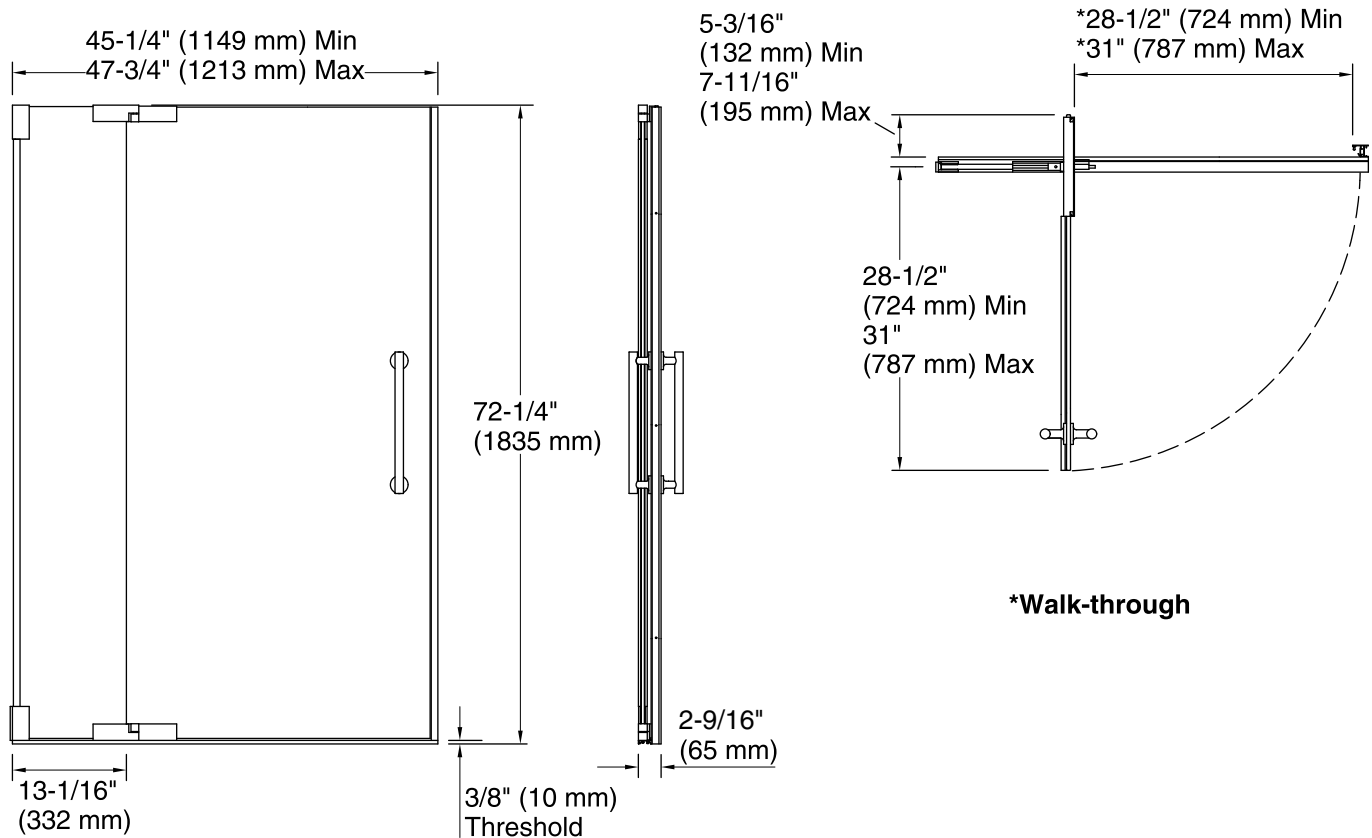

**Purist®**  
Frameless Pivot Shower Door  
**K-705704-L**

**Technology**

- Frameless, 3/8-inch-thick Crystal Clear tempered glass.
- CleanCoat® nanotechnology helps prevent bacteria, mildew and water stains on your glass, making it easy to clean and looking new.
- Out-of-plumb adjustability for easy installation.
- Can be installed to open to the left or right.
- Includes K-705752 and K-705753 glass, K-705767 handle, and K-705763 hardware components.
- Coordinates with other products in the Purist collection.

**Installation**

- Not for use in hospitality.
- For residential use only.

**Included Components**

Product consists of:

- K-705753-L Glass Sidelite
- K-705752-L Glass Panel
- K-705763 Shower Door Assembly Kit
- K-705767 Shower Door Handles

### Technical Information

All product dimensions are nominal.

|                      |                              |
|----------------------|------------------------------|
| Installation type:   | For shower base installation |
| Opening style:       | Pivot                        |
| Opening Width - Min: | 45-1/4" (1149 mm)            |
| Opening Width - Max: | 47-3/4" (1213 mm)            |
| Walk-through - Min:  | 28-1/2" (724 mm)             |
| Walk-through - Max:  | 31" (787 mm)                 |
| Glass thickness:     | 3/8" (10 mm)                 |
| Glass coating:       | CleanCoat®                   |

### Notes

Install this product according to the installation guide.

The vertical opening should be a minimum of 74-1/4" (1886 mm) to allow for installation clearance.