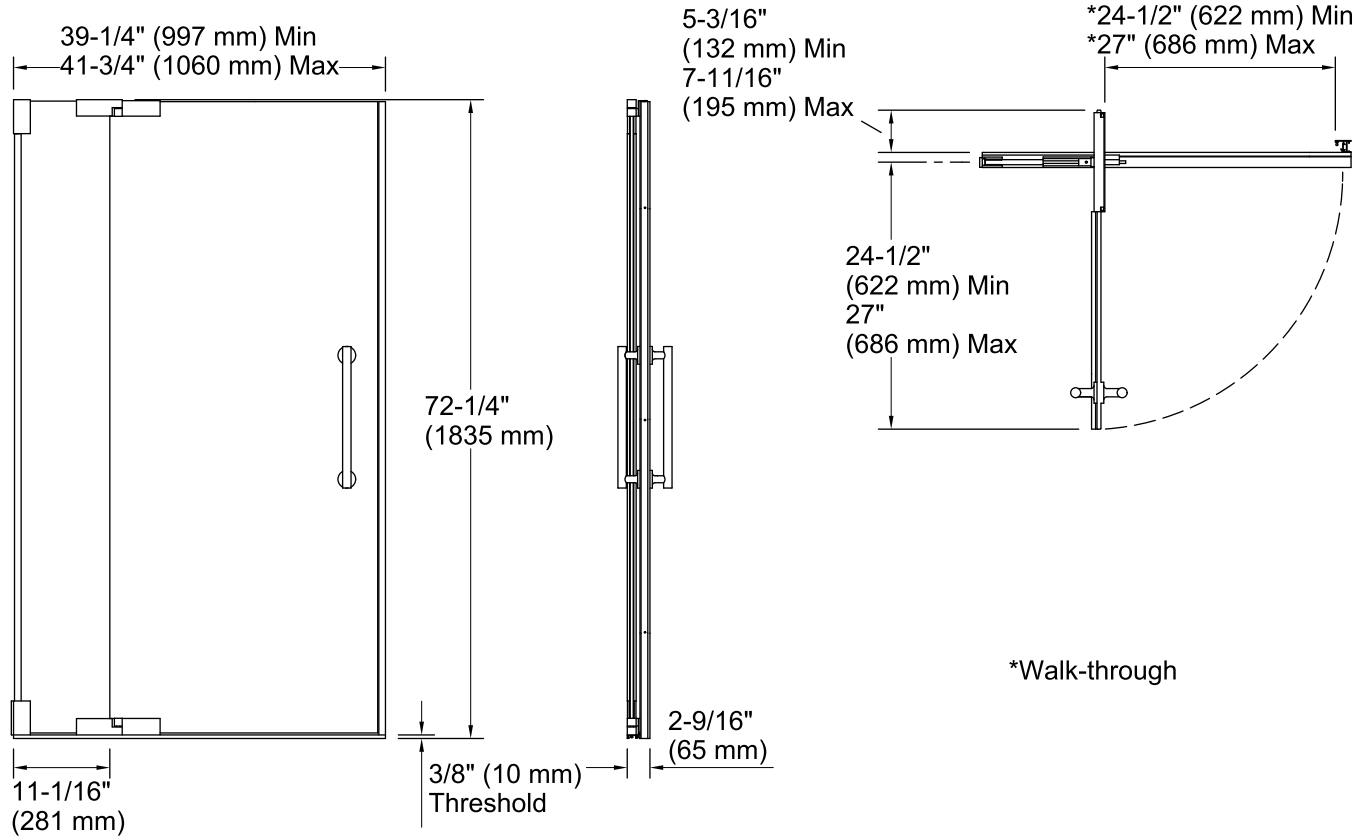

Technology

- Frameless, 3/8-inch-thick Crystal Clear tempered glass.
- CleanCoat® nanotechnology helps prevent bacteria, mildew and water stains on your glass, making it easy to clean and looking new.
- Out-of-plumb adjustability for easy installation.
- Can be installed to open to the left or right.
- Includes K-705751 and K-705760 glass, K-705767 handle, and K-705763 hardware components.
- Coordinates with other products in the Purist collection.

SHP

NX

ABV

Available Glass Options

Code	Description
------	-------------

L Crystal Clear

Technical Information

All product dimensions are nominal.

Installation type:	For shower base installation
Opening style:	Pivot
Opening Width - Min:	39-1/4" (997 mm)
Opening Width - Max:	41-3/4" (1060 mm)
Walk-through - Min:	24-1/2" (622 mm)
Walk-through - Max:	27" (686 mm)
Glass thickness:	3/8" (10 mm)
Glass coating:	CleanCoat®

Notes

Install this product according to the installation guide.

The vertical opening should be a minimum of 74-1/4" (1886 mm) to allow for installation clearance.