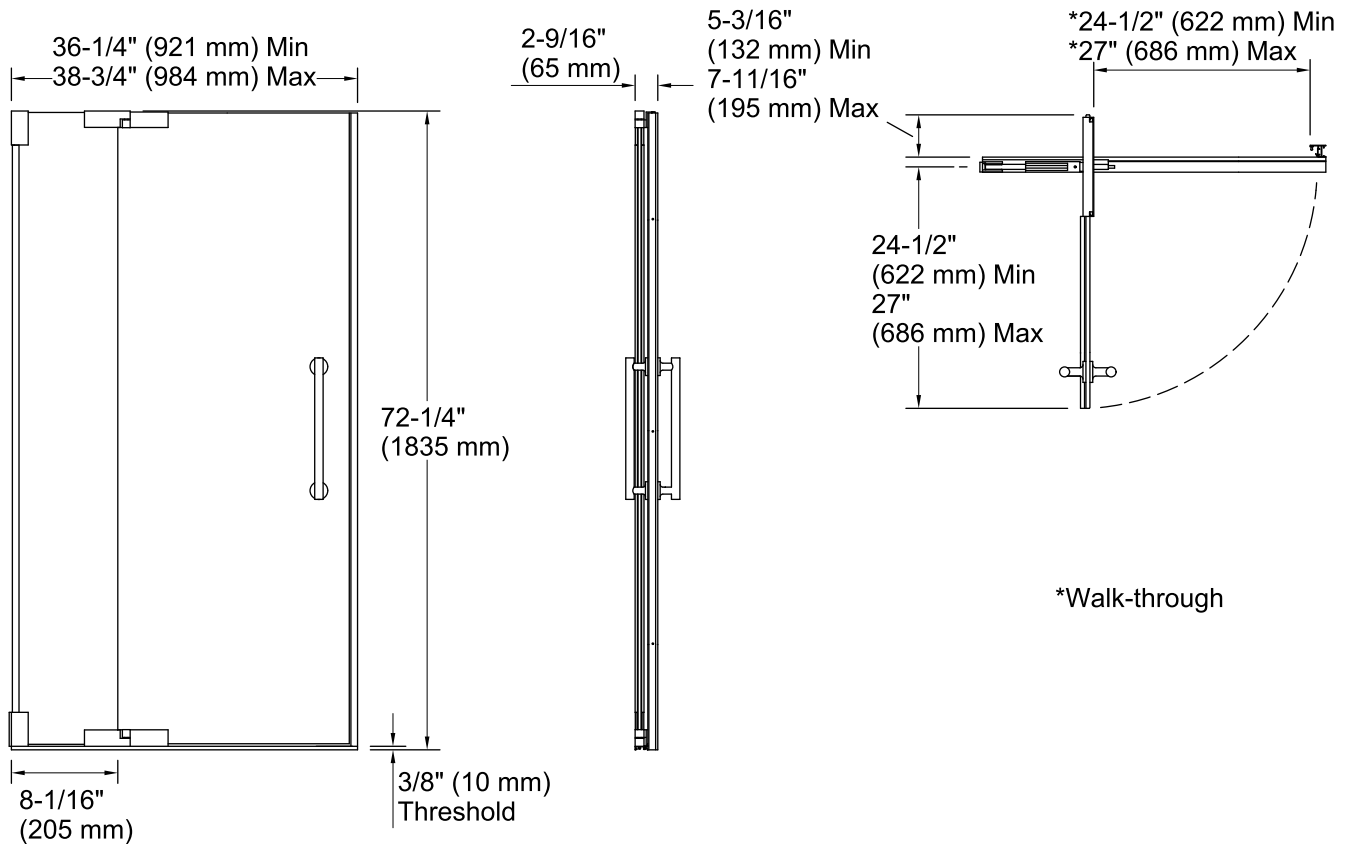

Purist®
Frameless Pivot Shower Door
K-705702-L

Technology

- Frameless, 3/8-inch-thick Crystal Clear tempered glass.
- CleanCoat® nanotechnology helps prevent bacteria, mildew and water stains on your glass, making it easy to clean and looking new.
- Out-of-plumb adjustability for easy installation.
- Can be installed to open to the left or right.
- Includes K-705750 glass, K-705767 handle, and K-705763 hardware components.
- Coordinates with other products in the Purist collection

Installation

- Not for use in hospitality.
- For residential use only.

Included Components

Product consists of:

- K-705763 Shower Door Assembly Kit
- 705750
- K-705767 Shower Door Handles

Codes/Standards

CPSC 16CFR 1201
ANSI Z97.1

L Crystal Clear

Technical Information

All product dimensions are nominal.

Installation type:	For shower base installation
Opening style:	Pivot
Opening Width - Min:	36-1/4" (921 mm)
Opening Width - Max:	38-3/4" (984 mm)
Walk-through - Min:	24-1/2" (622 mm)
Walk-through - Max:	27" (686 mm)
Glass thickness:	3/8" (10 mm)
Glass coating:	CleanCoat®

Notes

Install this product according to the installation guide.

The vertical opening should be a minimum of 74-1/4" (1886 mm) to allow for installation clearance.