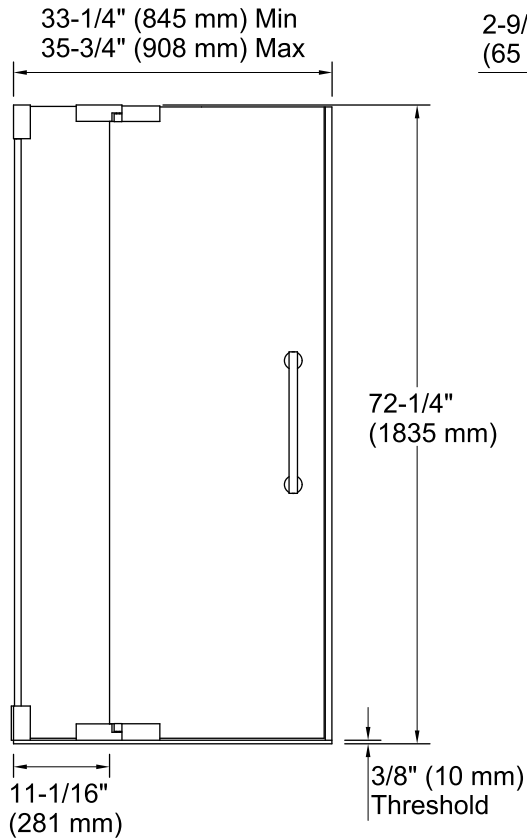

Purist®
Frameless Pivot Shower Door
K-705701-L

Technology

- Frameless, 3/8-inch-thick Crystal Clear tempered glass.
- CleanCoat® nanotechnology helps prevent bacteria, mildew and water stains on your glass, making it easy to clean and looking new.
- Out-of-plumb adjustability for easy installation.
- Can be installed to open to the left or right.
- Includes K-705749 glass, K-705767 handle, and K-705763 hardware components.
- Coordinates with other products in the Purist collection.

Installation

- Not for use in hospitality.
- For residential use only.

Included Components

Product consists of:

- K-705763 Shower Door Assembly Kit
- K-705749-L Glass Panel and Sidelite
- K-705767 Shower Door Handles

SHP
NX
ABV

Available Glass Options

Code Description

L Crystal Clear

*Walk-through

Technical Information

All product dimensions are nominal.

| | |
|----------------------|------------------------------|
| Installation type: | For shower base installation |
| Opening style: | Pivot |
| Opening Width - Min: | 33-1/4" (845 mm) |
| Opening Width - Max: | 35-3/4" (908 mm) |
| Walk-through - Min: | 18-1/2" (470 mm) |
| Walk-through - Max: | 21" (533 mm) |
| Glass thickness: | 3/8" (10 mm) |
| Glass coating: | CleanCoat® |

Notes

Install this product according to the installation guide.

The vertical opening should be a minimum of 74-1/4" (1886 mm) to allow for installation clearance.