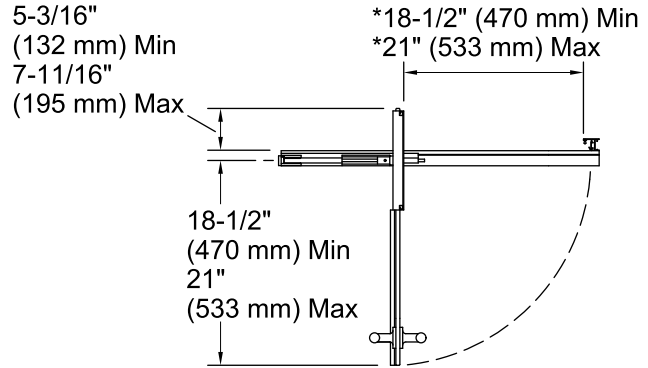

Purist®
Frameless Pivot Shower Door
K-705701-L

Technology

- Frameless, 3/8-inch-thick Crystal Clear tempered glass.
- CleanCoat® nanotechnology helps prevent bacteria, mildew and water stains on your glass, making it easy to clean and looking new.
- Out-of-plumb adjustability for easy installation.
- Can be installed to open to the left or right.
- Includes K-705749 glass, K-705767 handle, and K-705763 hardware components.
- Coordinates with other products in the Purist collection.

Installation

- Not for use in hospitality.
- For residential use only.

Included Components

Product consists of:

- K-705763 Shower Door Assembly Kit
- K-705749-L Glass Panel and Sidelite
- K-705767 Shower Door Handles

SHP
NX
ABV

Available Glass Options

Code Description

L Crystal Clear

*Walk-through

Technical Information

All product dimensions are nominal.

| | |
|----------------------|------------------------------|
| Installation type: | For shower base installation |
| Opening style: | Pivot |
| Opening Width - Min: | 33-1/4" (845 mm) |
| Opening Width - Max: | 35-3/4" (908 mm) |
| Walk-through - Min: | 18-1/2" (470 mm) |
| Walk-through - Max: | 21" (533 mm) |
| Glass thickness: | 3/8" (10 mm) |
| Glass coating: | CleanCoat® |

Notes

Install this product according to the installation guide.

The vertical opening should be a minimum of 74-1/4" (1886 mm) to allow for installation clearance.