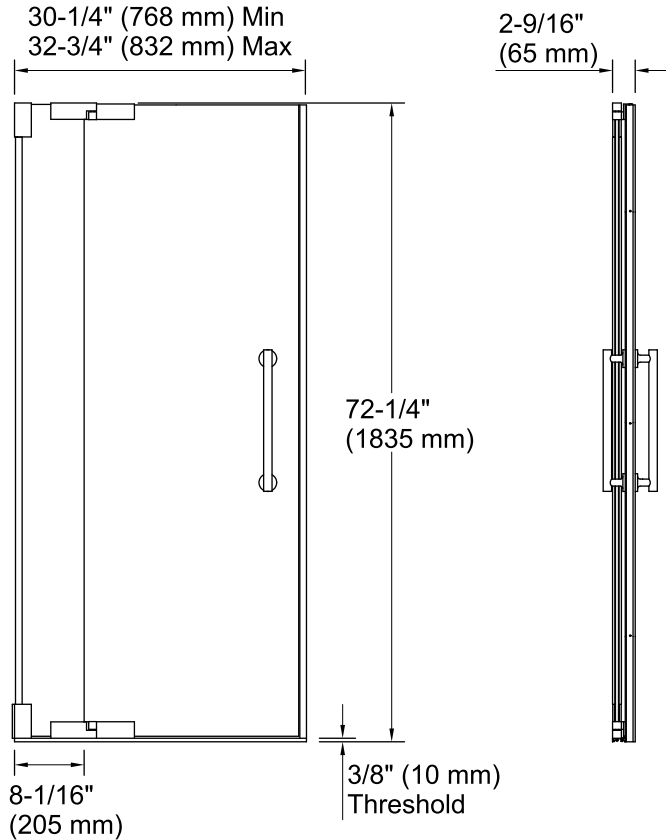

*Walk-through

Technical Information

All product dimensions are nominal.

Installation type:	For shower base installation
Opening style:	Pivot
Opening Width - Min:	30-1/4" (768 mm)
Opening Width - Max:	32-3/4" (832 mm)
Walk-through - Min:	18-1/2" (470 mm)
Walk-through - Max:	21" (533 mm)
Glass thickness:	3/8" (10 mm)
Glass coating:	CleanCoat®

Notes

Install this product according to the installation guide.

The vertical opening should be a minimum of 74-1/4" (1886 mm) to allow for installation clearance.