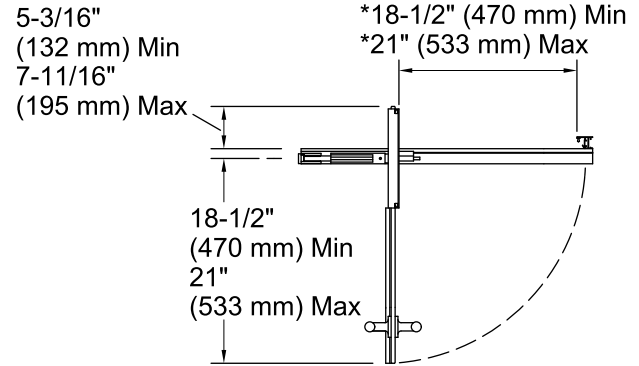

*Walk-through

Technical Information

All product dimensions are nominal.

Installation type:	For shower base installation
Opening style:	Pivot
Opening Width - Min:	30-1/4" (768 mm)
Opening Width - Max:	32-3/4" (832 mm)
Walk-through - Min:	18-1/2" (470 mm)
Walk-through - Max:	21" (533 mm)
Glass thickness:	3/8" (10 mm)
Glass coating:	CleanCoat®

Notes

Install this product according to the installation guide.

The vertical opening should be a minimum of 74-1/4" (1886 mm) to allow for installation clearance.