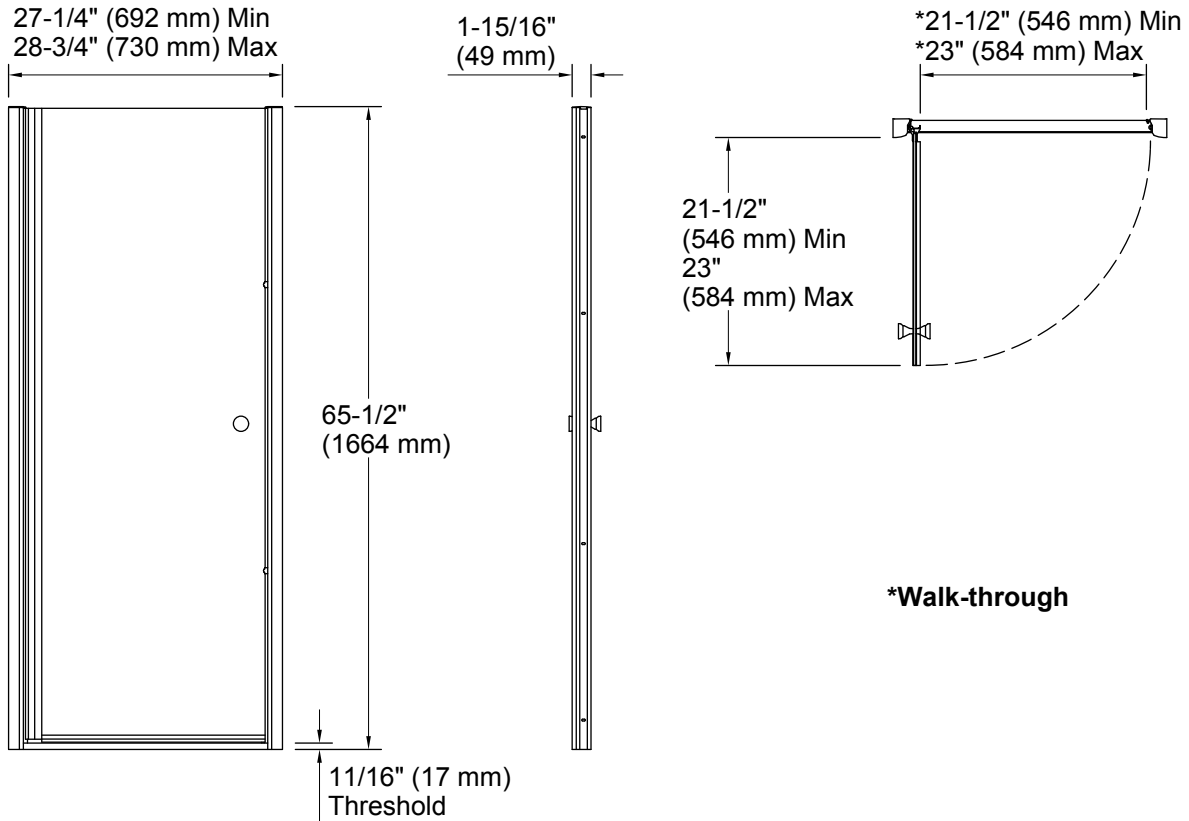

*Walk-through

Technical Information

All product dimensions are nominal.

Installation type:	For shower base installation
Opening style:	Pivot
Opening Width - Min:	27-1/4" (692 mm)
Opening Width - Max:	28-3/4" (730 mm)
Walk-through - Min:	21-1/4" (540 mm)
Walk-through - Max:	23" (584 mm)
Glass thickness:	1/4" (6 mm)
Glass coating:	CleanCoat®

Notes

- Install this product according to the installation guide.
- The vertical opening should be a minimum of 66" (1676 mm) to allow for installation clearance.