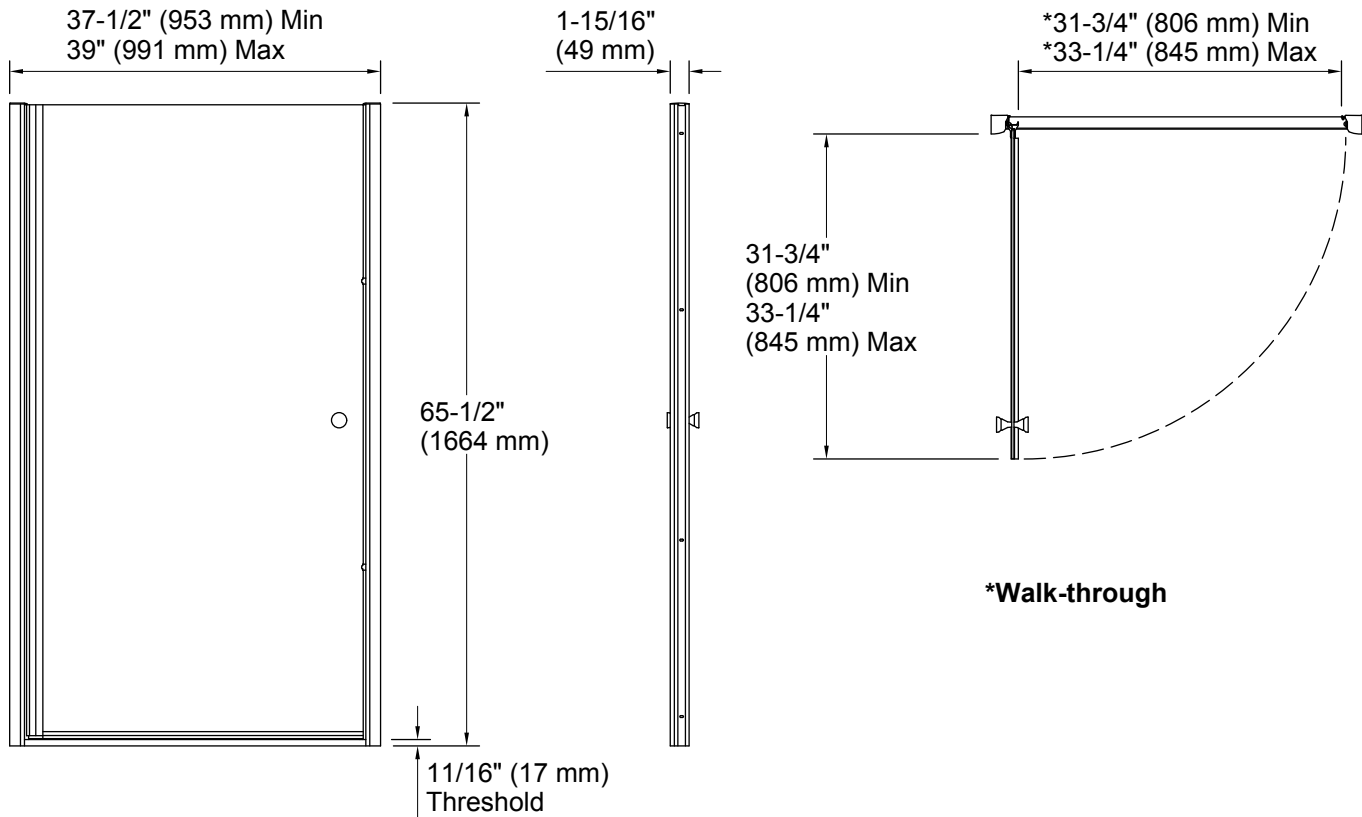

Fluence®
 Frameless Pivot Shower Door
K-702414-L

Technology

- Frameless, 1/4-inch-thick Crystal Clear tempered glass.
- Inside and outside solid-brass pull handles.
- Two roller-compression latches ensure smooth, secure closure.
- CleanCoat® nanotechnology helps prevent bacteria, mildew and water stains on your glass, making it easy to clean and looking new.
- Out-of-plumb adjustability for easy installation.
- Can be installed to open to the left or right.

Available Colors/Finishes

Color tiles intended for reference only.

Color	Code	Description
	SH	
	MX	
	ABV	

Available Glass Options

Code	Description
L	Crystal Clear

Technical Information

All product dimensions are nominal.

Installation type:	For shower base installation
Opening style:	Pivot
Opening Width - Min:	37-1/2" (953 mm)
Opening Width - Max:	39" (991 mm)
Walk-through - Min:	31-3/4" (806 mm)
Walk-through - Max:	33-1/4" (845 mm)
Glass thickness:	1/4" (6 mm)
Glass coating:	CleanCoat®

Notes

Install this product according to the installation guide.

The vertical opening should be a minimum of 66" (1676 mm) to allow for installation clearance.