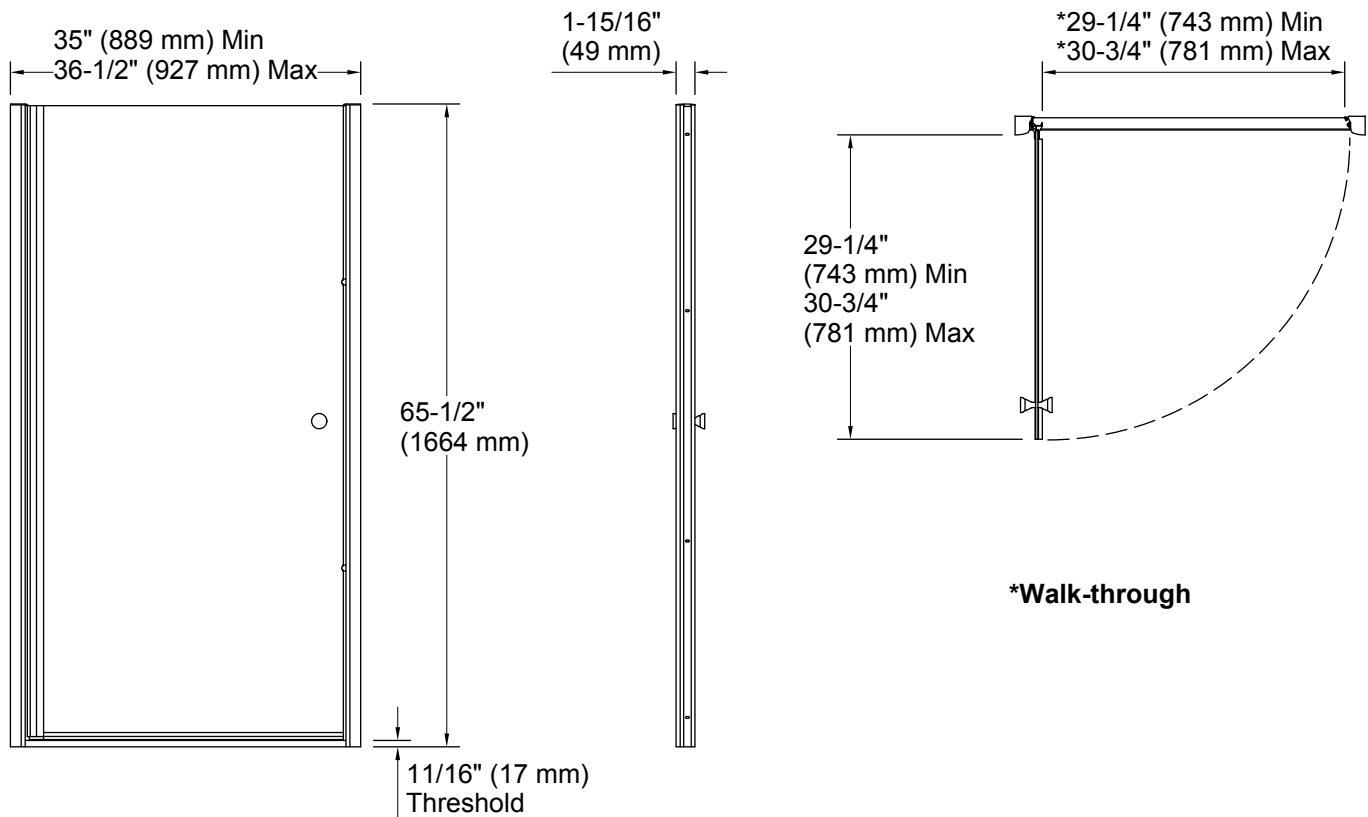

*Walk-through

Technical Information

All product dimensions are nominal.

Installation type:	For shower base installation
Opening style:	Pivot
Opening Width - Min:	35" (889 mm)
Opening Width - Max:	36-1/2" (927 mm)
Walk-through - Min:	29-1/4" (743 mm)
Walk-through - Max:	30-3/4" (781 mm)
Glass thickness:	1/4" (6 mm)
Glass coating:	CleanCoat®

Notes

Install this product according to the installation guide.

The vertical opening should be a minimum of 66" (1676 mm) to allow for installation clearance.