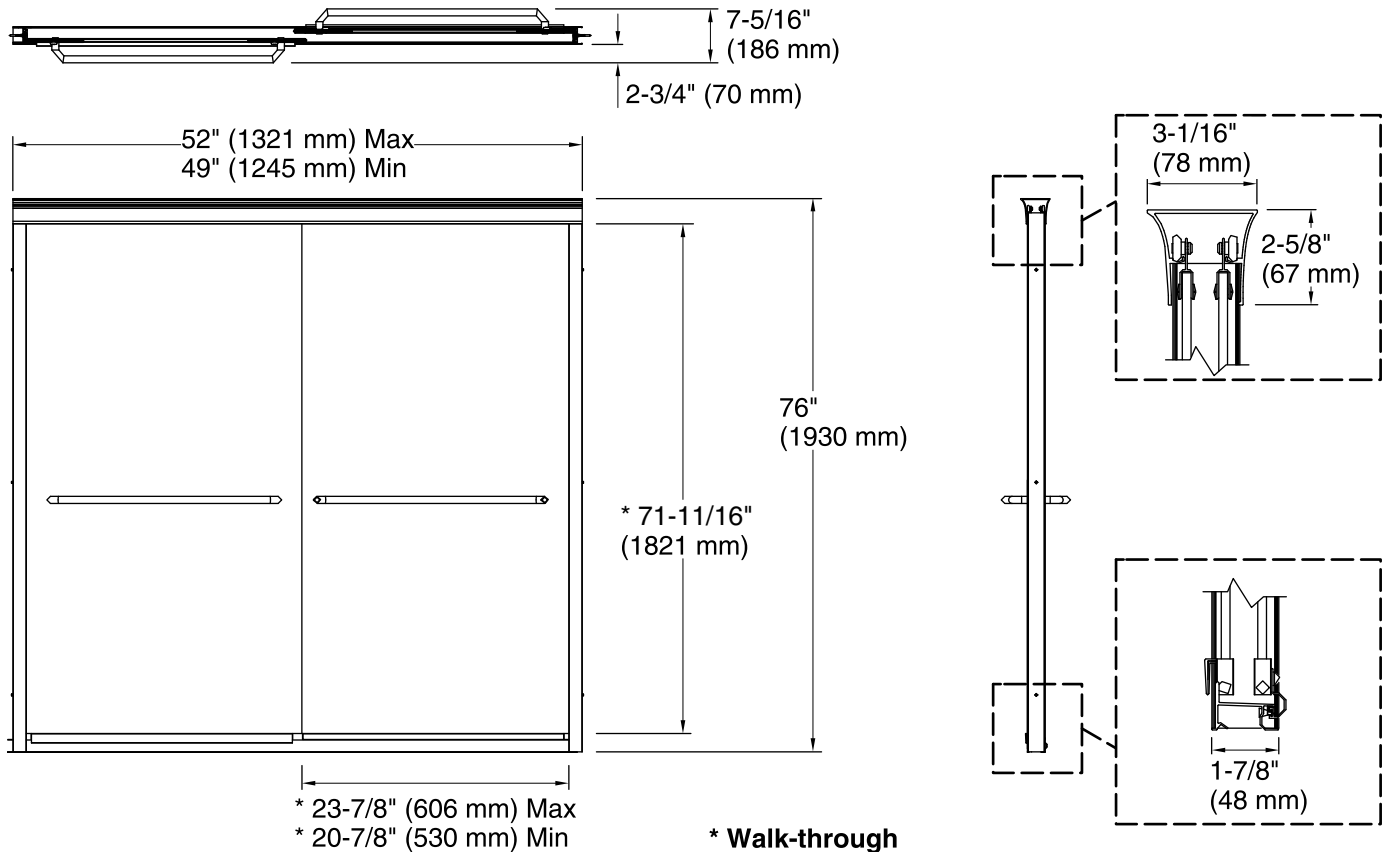

Fluence®

Frameless Sliding Shower Door

K-702221-L

Technology

- Frameless, 1/4-inch-thick Crystal Clear tempered glass.
- Continuous door panel guide mechanism for smooth, quiet sliding action.
- Gently curved inside and outside towel bars.
- CleanCoat® nanotechnology helps prevent bacteria, mildew and water stains on your glass, making it easy to clean and looking new.
- Out-of-plumb adjustability for easy installation.

Technical Information

All product dimensions are nominal.

Installation type:	For shower base installation
Opening style:	Sliding/Bypass
Opening Width - Min:	49" (1245 mm)
Opening Width - Max:	52" (1321 mm)
Walk-through - Min:	20-7/8" (530 mm)
Walk-through - Max:	23-7/8" (606 mm)
Glass thickness:	1/4" (6 mm)
Glass coating:	CleanCoat®

Notes

Install this product according to the installation guide.

The vertical opening should be a minimum of 77-3/4" (1975 mm) to allow for installation clearance.