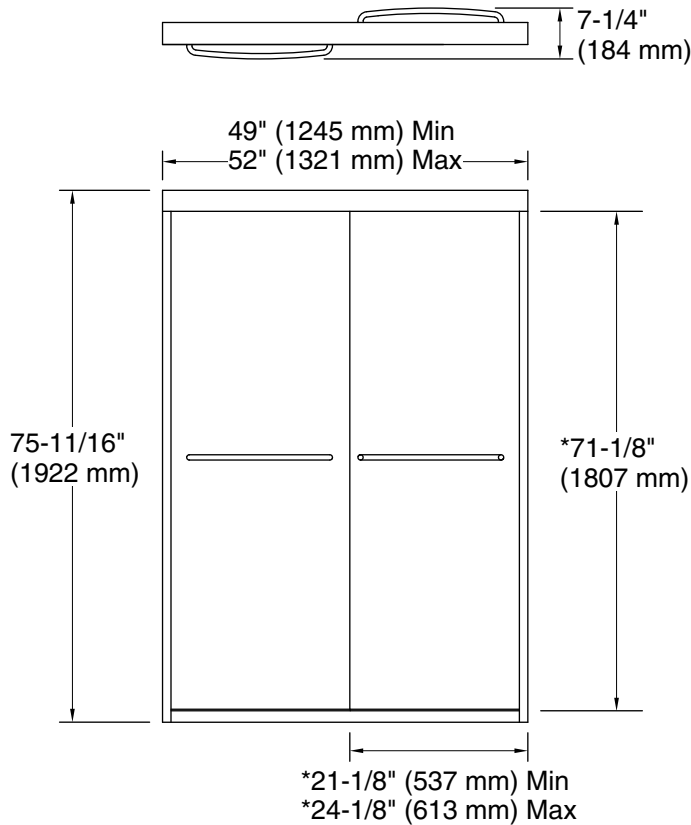

*Walk-through

Technical Information

All product dimensions are nominal.

Installation type: For shower base installation

Opening Width - Min: 49" (1245 mm)

Opening Width - Max: 52" (1321 mm)

Walk-through - Min: 21-1/8" (537 mm)

Walk-through - Max: 24-1/8" (613 mm)

Glass thickness: 1/4" (6 mm)

Glass coating: CleanCoat®

Notes

Install this product according to the installation instructions.

The vertical opening should be a minimum of 77-3/4" (1975 mm) to allow for installation clearance.