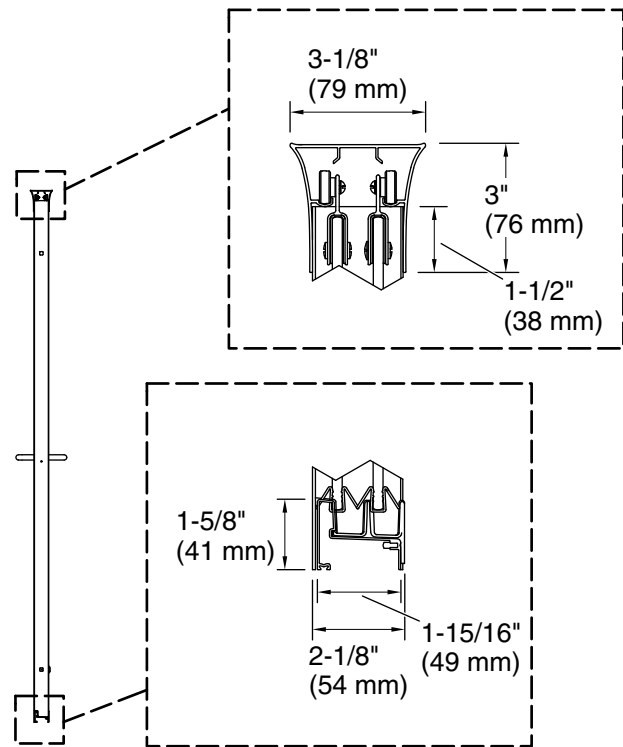

*Walk-through

Technical Information

All product dimensions are nominal.

Installation type: For shower base installation

Opening Width - Min: 49" (1245 mm)

Opening Width - Max: 52" (1321 mm)

Walk-through - Min: 21-1/8" (537 mm)

Walk-through - Max: 24-1/8" (613 mm)

Glass thickness: 1/4" (6 mm)

Glass coating: CleanCoat®

Notes

Install this product according to the installation instructions.

The vertical opening should be a minimum of 77-3/4" (1975 mm) to allow for installation clearance.