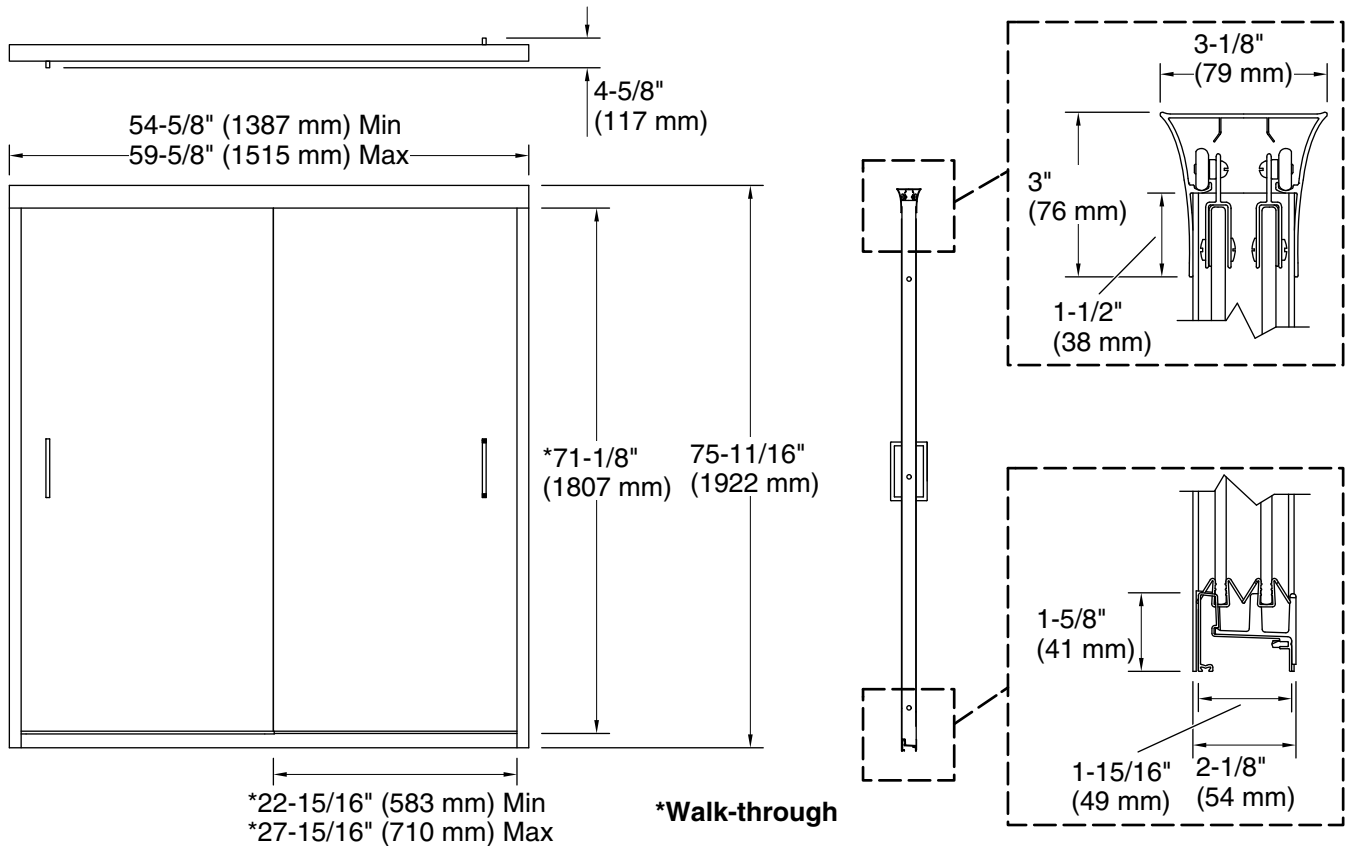

Material

- Tempered glass ensures maximum safety and durability.
- Anodized aluminum hardware prevents rusting or corrosion.

Installation

- Fits opening widths 54-5/8" – 59-5/8" (1387 – 1514 mm).
- 3/8" (10 mm) out-of-plumb adjustability per side allows for simpler installation.
- Door can be installed to open to the left or right to suit your bathroom layout.
- For residential use only.
- Not for use in hospitality.

Available Glass Options

Code	Description
------	-------------

L	Crystal Clear
---	---------------

Technical Information

All product dimensions are nominal.

Installation type: For shower base installation

Opening Width - Min: 54-5/8" (1387 mm)

Opening Width - Max: 59-5/8" (1514 mm)

Walk-through - Min: 22-15/16" (583 mm)

Walk-through - Max: 27-15/16" (710 mm)

Glass thickness: 1/4" (6 mm)

Glass coating: CleanCoat®

Notes

Install this product according to the installation instructions.

The vertical opening should be a minimum of 77-3/4" (1975 mm) to allow for installation clearance.