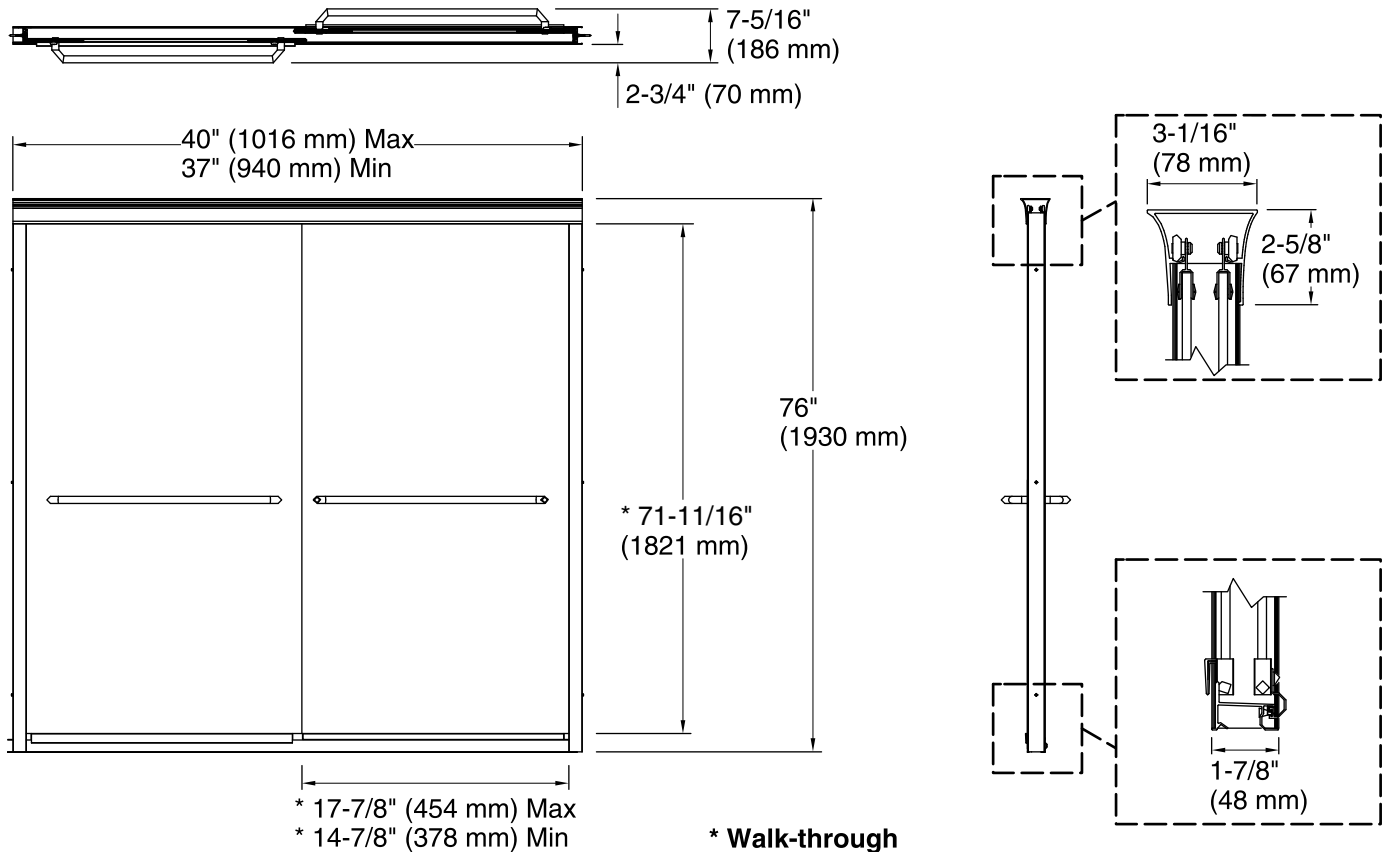

Technology

- Frameless, 1/4-inch-thick Crystal Clear tempered glass.
- Continuous door panel guide mechanism for smooth, quiet sliding action.
- Gently curved inside and outside towel bars.
- CleanCoat® nanotechnology helps prevent bacteria, mildew and water stains on your glass, making it easy to clean and looking new.
- Out-of-plumb adjustability for easy installation.

Technical Information

All product dimensions are nominal.

Installation type: For shower base installation

Opening style: Sliding/Bypass

Opening Width - Min: 37" (940 mm)

Opening Width - Max: 40" (1016 mm)

Walk-through - Min: 14-7/8" (378 mm)

Walk-through - Max: 17-7/8" (454 mm)

Glass thickness: 1/4" (6 mm)

Glass coating: CleanCoat®

Notes

Install this product according to the installation guide.

The vertical opening should be a minimum of 77-3/4" (1975 mm) to allow for installation clearance.