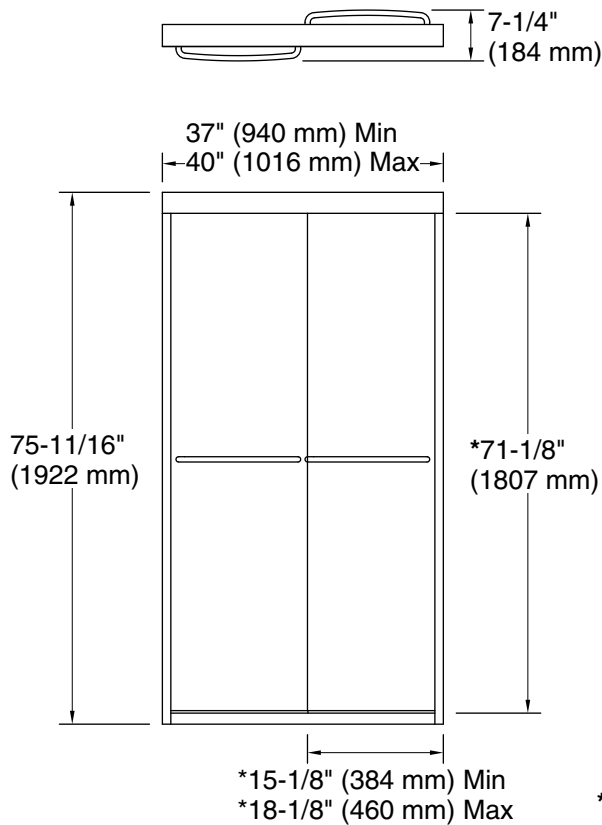

### Installation

- Fits opening widths 37" - 40" (940 mm –1016 mm).
- 3/8" (10 mm) out-of-plumb adjustability per side allows for simpler installation.
- Door can be installed to open to the left or right to suit your bathroom layout.
- For residential use only.
- Not for use in hospitality.

### Technical Information

All product dimensions are nominal.

Installation type: For shower base installation

Opening Width - Min: 37" (940 mm)

Opening Width - Max: 40" (1016 mm)

Walk-through - Min: 15-1/8" (384 mm)

Walk-through - Max: 18-1/8" (460 mm)

Glass thickness: 1/4" (6 mm)

Glass coating: CleanCoat®

### Notes

Install this product according to the installation instructions.

The vertical opening should be a minimum of 77-3/4" (1975 mm) to allow for installation clearance.