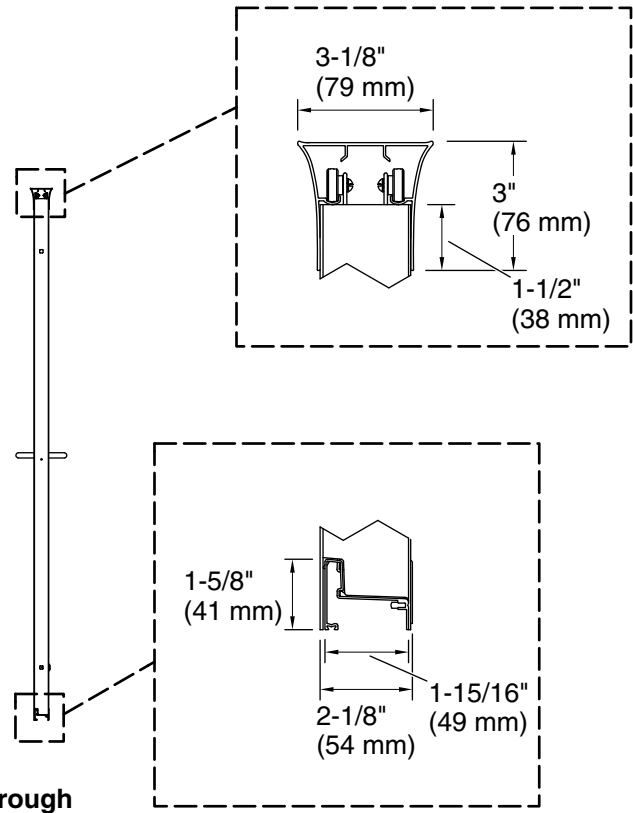

### Installation

- Fits opening widths 37" - 40" (940 mm –1016 mm).
- 3/8" (10 mm) out-of-plumb adjustability per side allows for simpler installation.
- Door can be installed to open to the left or right to suit your bathroom layout.
- For residential use only.
- Not for use in hospitality.

### Technical Information

All product dimensions are nominal.

Installation type: For shower base installation

Opening Width - Min: 37" (940 mm)

Opening Width - Max: 40" (1016 mm)

Walk-through - Min: 15-1/8" (384 mm)

Walk-through - Max: 18-1/8" (460 mm)

Glass thickness: 1/4" (6 mm)

Glass coating: CleanCoat®

### Notes

Install this product according to the installation instructions.

The vertical opening should be a minimum of 77-3/4" (1975 mm) to allow for installation clearance.