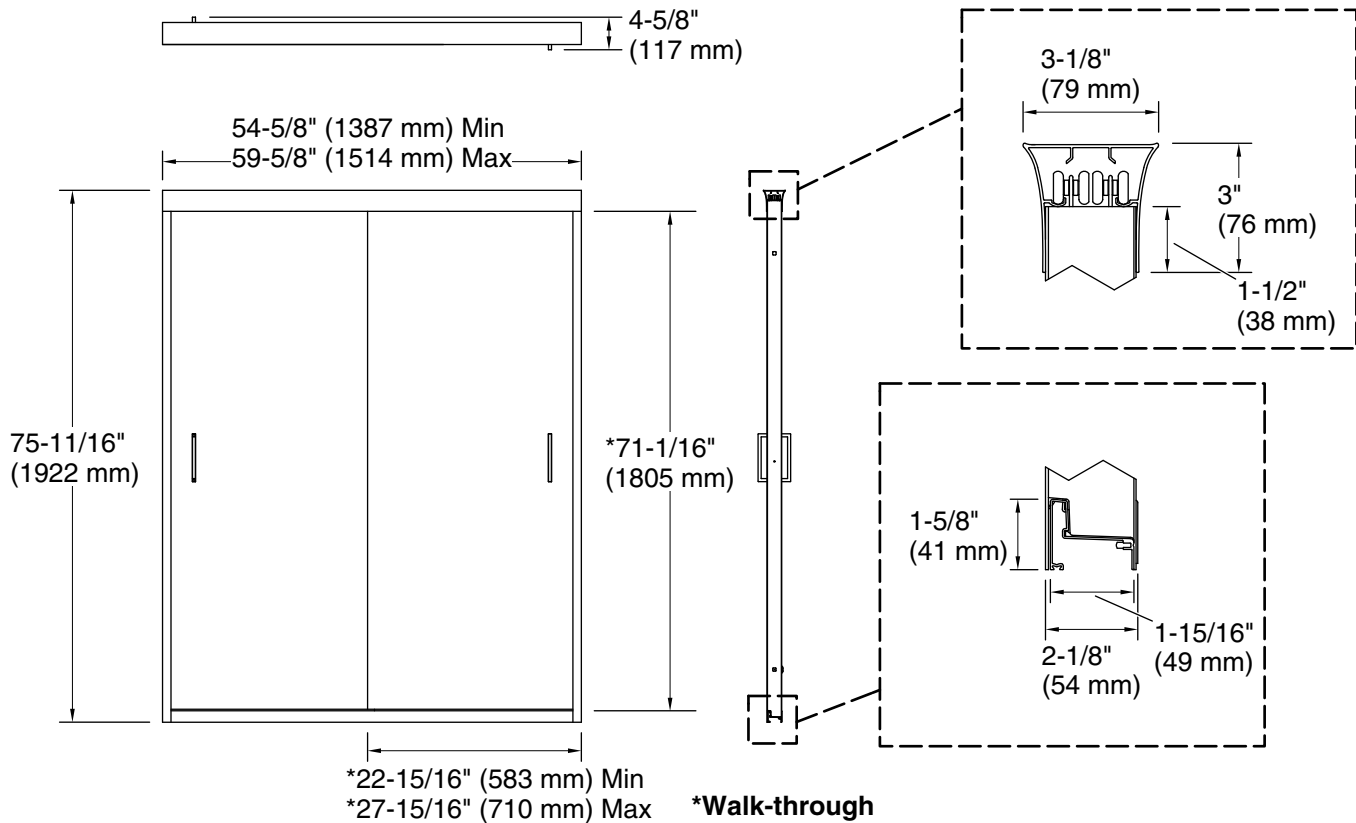

### Installation

- Fits opening widths 54-5/8" – 59-5/8" (1387 – 1514 mm).
- 3/8" (10 mm) out-of-plumb adjustability per side allows for simpler installation.
- Door can be installed to open to the left or right to suit your bathroom layout.
- For residential use only.
- Not for use in hospitality.

## Technical Information

All product dimensions are nominal.

Installation type: For shower base installation

Opening Width - Min: 54-5/8" (1387 mm)

Opening Width - Max: 59-5/8" (1514 mm)

Walk-through - Min: 22-15/16" (583 mm)

Walk-through - Max: 27-15/16" (710 mm)

Glass thickness: 1/4" (6 mm)

Glass coating: CleanCoat®

## Notes

Install this product according to the installation instructions.

The vertical opening should be a minimum of 77-3/4" (1975 mm) to allow for installation clearance.