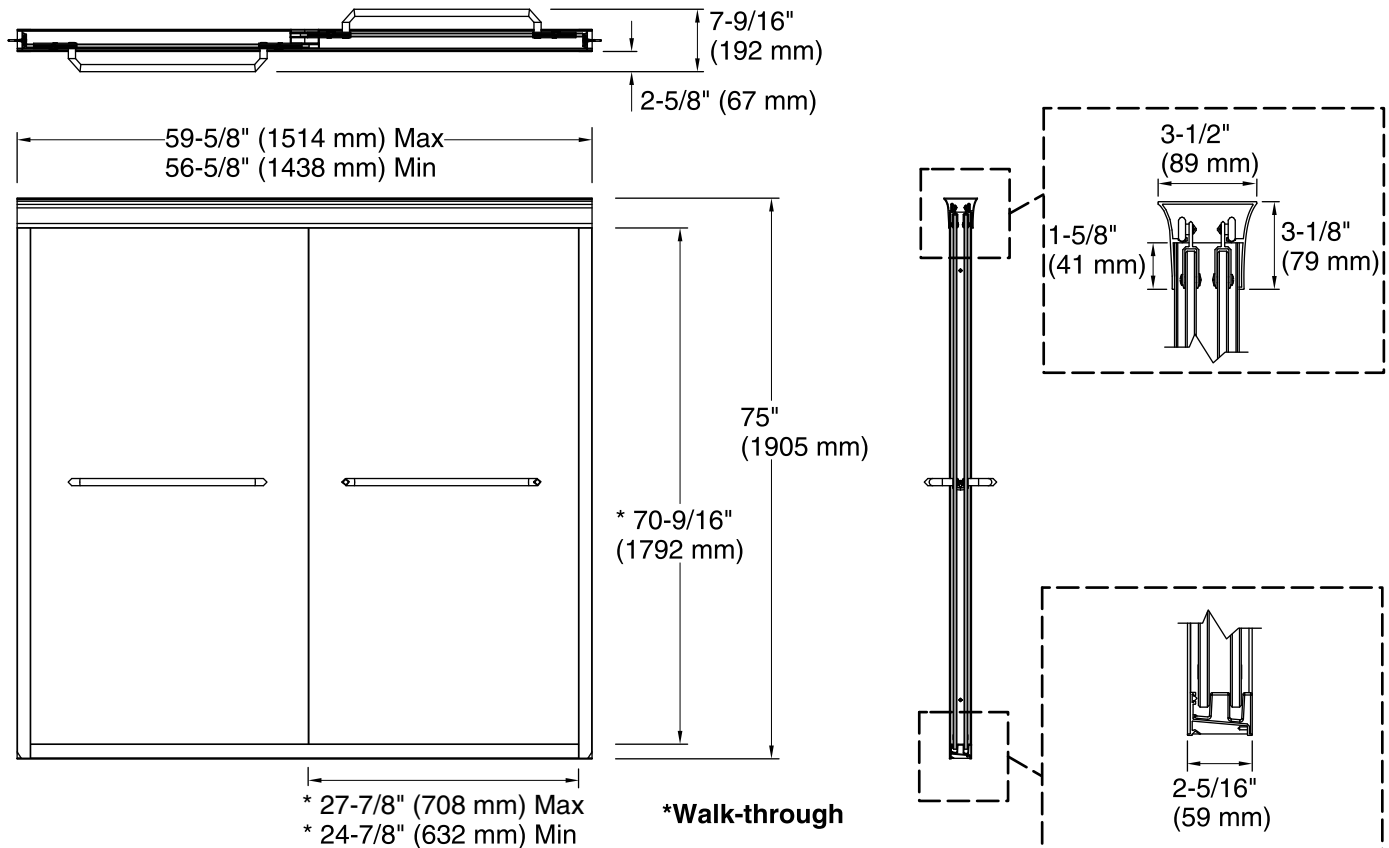

### Technical Information

All product dimensions are nominal.

Installation type: For shower base installation

Opening style: Sliding/Bypass

Opening Width - Min: 56-5/8" (1438 mm)

Opening Width - Max: 59-5/8" (1514 mm)

Walk-through - Min: 24-7/8" (632 mm)

Walk-through - Max: 27-7/8" (708 mm)

Glass thickness: 3/8" (10 mm)

Glass coating: CleanCoat®

### Notes

Install this product according to the installation instructions.

The vertical opening should be a minimum of 76-3/4" (1949 mm) to allow for installation clearance.