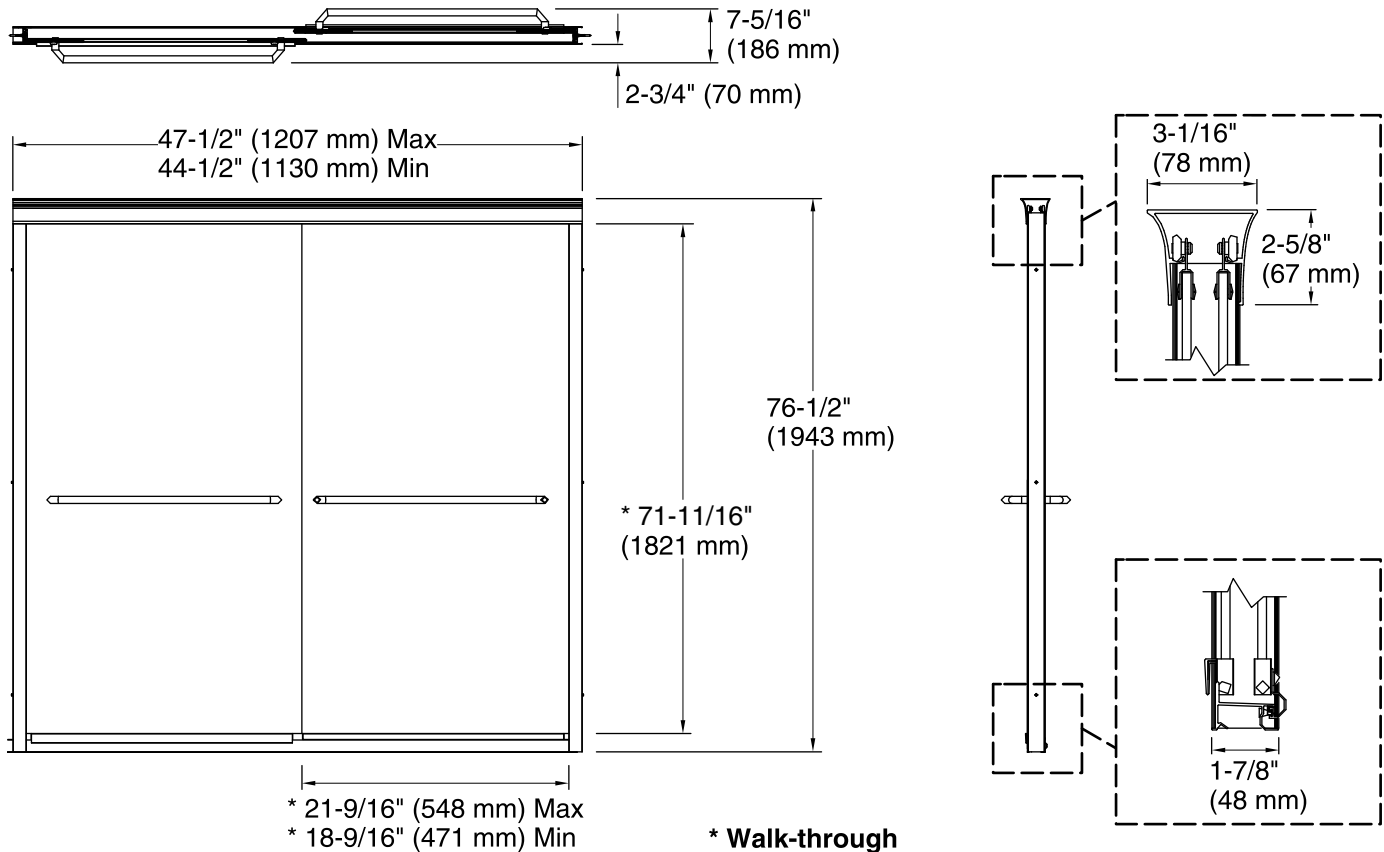

### Technical Information

All product dimensions are nominal.

Installation type:	For shower base installation
Opening style:	Sliding/Bypass
Opening Width - Min:	44-1/2" (1130 mm)
Opening Width - Max:	47-1/2" (1207 mm)
Walk-through - Min:	18-9/16" (472 mm)
Walk-through - Max:	21-15/16" (558 mm)
Glass thickness:	1/4" (6 mm)
Glass coating:	CleanCoat®

### Notes

Install this product according to the installation guide.

The vertical opening should be a minimum of 78-1/4" (1988 mm) to allow for installation clearance.