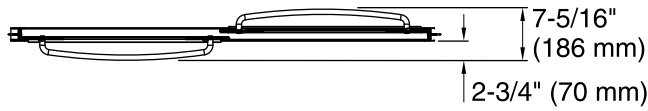

Available Colors/Finishes

Color tiles intended for reference only.

Color	Code	Description
-------	------	-------------

	SHP	
--	-----	--

Available Glass Options

Code	Description
------	-------------

L	Crystal Clear
---	---------------

* Walk-through

Technical Information

All product dimensions are nominal.

Installation type:	For shower base installation
Opening style:	Sliding/Bypass
Opening Width - Min:	49" (1245 mm)
Opening Width - Max:	52" (1321 mm)
Walk-through - Min:	20-7/8" (530 mm)
Walk-through - Max:	23-7/8" (606 mm)
Glass thickness:	1/4" (6 mm)
Glass coating:	CleanCoat®