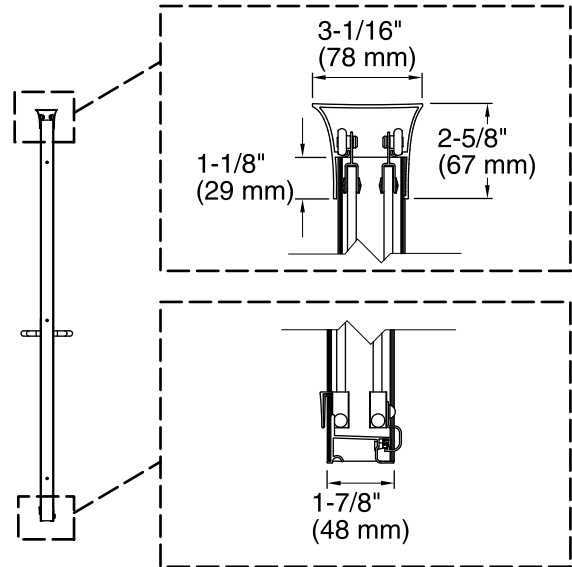

* Walk-through

Technical Information

All product dimensions are nominal.

Installation type:	For shower base installation
Opening style:	Sliding/Bypass
Opening Width - Min:	49" (1245 mm)
Opening Width - Max:	52" (1321 mm)
Walk-through - Min:	20-7/8" (530 mm)
Walk-through - Max:	23-7/8" (606 mm)
Glass thickness:	1/4" (6 mm)
Glass coating:	CleanCoat®

Notes

Install this product according to the installation guide.

The vertical opening should be a minimum of 71-3/4" (1822 mm) to allow for installation clearance.