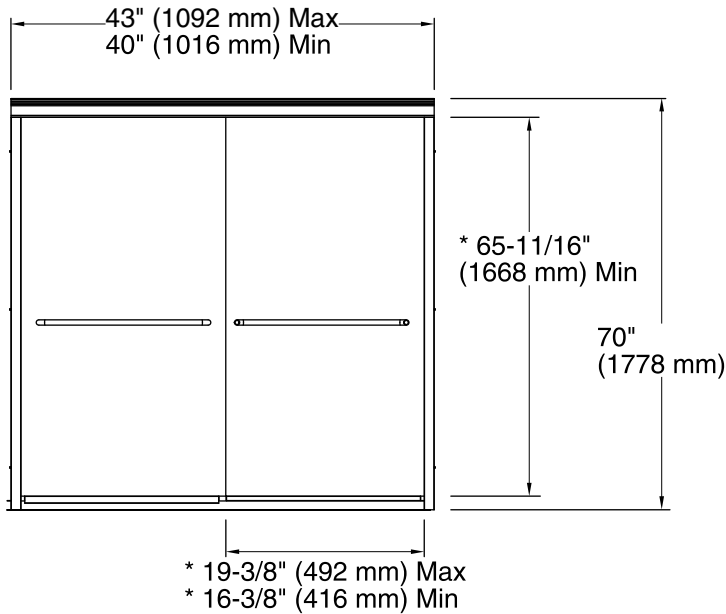

* Walk-through

Technical Information

All product dimensions are nominal.

Installation type:	For shower base installation
Opening style:	Sliding/Bypass
Opening Width - Min:	49" (1245 mm)
Opening Width - Max:	52" (1321 mm)
Walk-through - Min:	20-7/8" (530 mm)
Walk-through - Max:	23-7/8" (606 mm)
Glass thickness:	1/4" (6 mm)
Glass coating:	CleanCoat®

Notes

Install this product according to the installation guide.

The vertical opening should be a minimum of 71-3/4" (1822 mm) to allow for installation clearance.