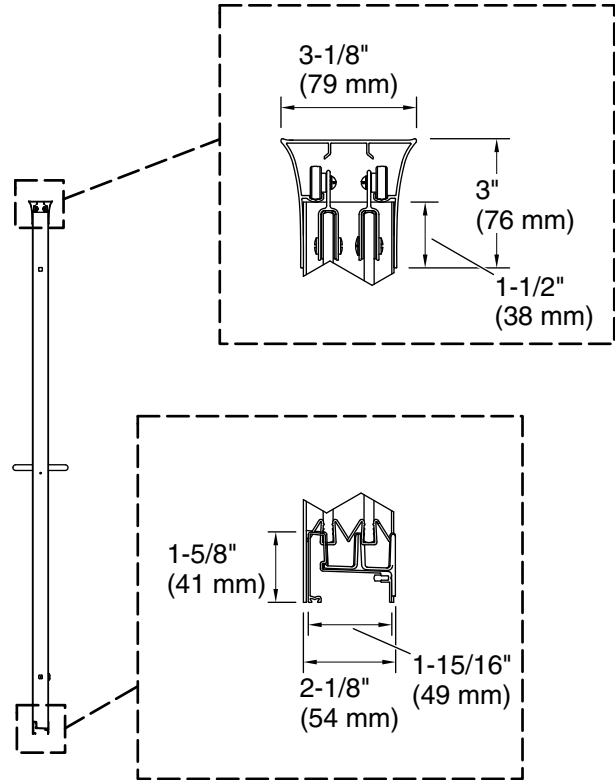

Material

- Tempered glass ensures maximum safety and durability.
- Anodized aluminum hardware prevents rusting or corrosion.

Installation

- Fits opening widths 40" - 43" (1016 mm –1092 mm).
- 3/8" (10 mm) out-of-plumb adjustability per side allows for simpler installation.
- Door can be installed to open to the left or right to suit your bathroom layout.
- For residential use only.
- Not for use in hospitality.

Available Glass Options

Code	Description
------	-------------

L	Crystal Clear
---	---------------

***Walk-through**

Technical Information

All product dimensions are nominal.

Installation type: For shower base installation

Opening Width - Min: 40" (1016 mm)

Opening Width - Max: 43" (1092 mm)

Walk-through - Min: 16-5/8" (422 mm)

Walk-through - Max: 19-5/8" (498 mm)

Glass thickness: 1/4" (6 mm)

Glass coating: CleanCoat®

Notes

Install this product according to the installation instructions.

The vertical opening should be a minimum of 72" (1829 mm) to allow for installation clearance.