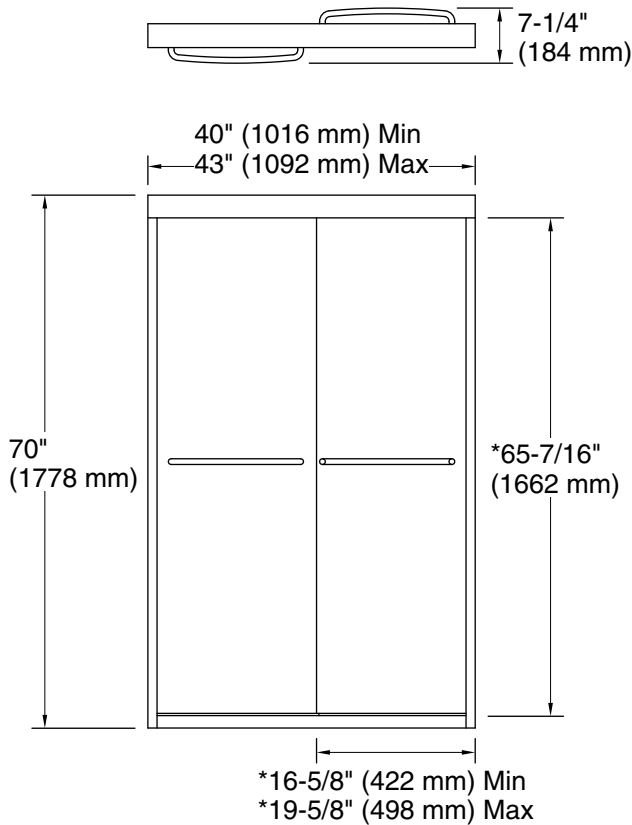

Material

- Tempered glass ensures maximum safety and durability.
- Anodized aluminum hardware prevents rusting or corrosion.

Installation

- Fits opening widths 40" - 43" (1016 mm –1092 mm).
- 3/8" (10 mm) out-of-plumb adjustability per side allows for simpler installation.
- Door can be installed to open to the left or right to suit your bathroom layout.
- For residential use only.
- Not for use in hospitality.

Available Glass Options

Code	Description
------	-------------

L	Crystal Clear
---	---------------

***Walk-through**

Technical Information

All product dimensions are nominal.

Installation type: For shower base installation

Opening Width - Min: 40" (1016 mm)

Opening Width - Max: 43" (1092 mm)

Walk-through - Min: 16-5/8" (422 mm)

Walk-through - Max: 19-5/8" (498 mm)

Glass thickness: 1/4" (6 mm)

Glass coating: CleanCoat®

Notes

Install this product according to the installation instructions.

The vertical opening should be a minimum of 72" (1829 mm) to allow for installation clearance.