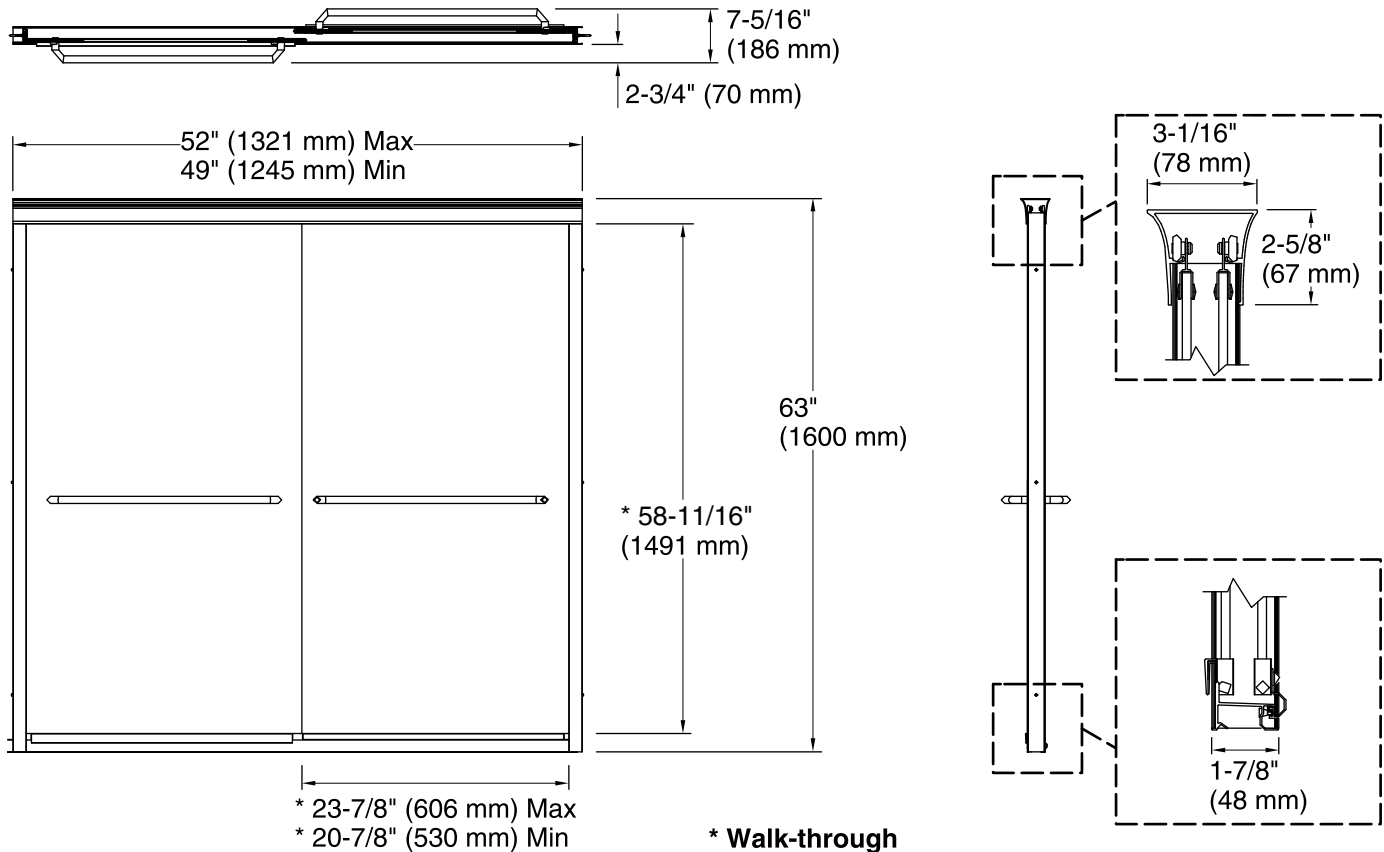

### Technical Information

All product dimensions are nominal.

Installation type:	For bath installation
Opening style:	Sliding/Bypass
Opening Width - Min:	49" (1245 mm)
Opening Width - Max:	52" (1321 mm)
Walk-through - Min:	20-7/8" (530 mm)
Walk-through - Max:	23-7/8" (606 mm)
Glass thickness:	1/4" (6 mm)
Glass coating:	CleanCoat®

### Notes

Install this product according to the installation guide.

The vertical opening should be a minimum of 64-3/4" (1645 mm) to allow for installation clearance.