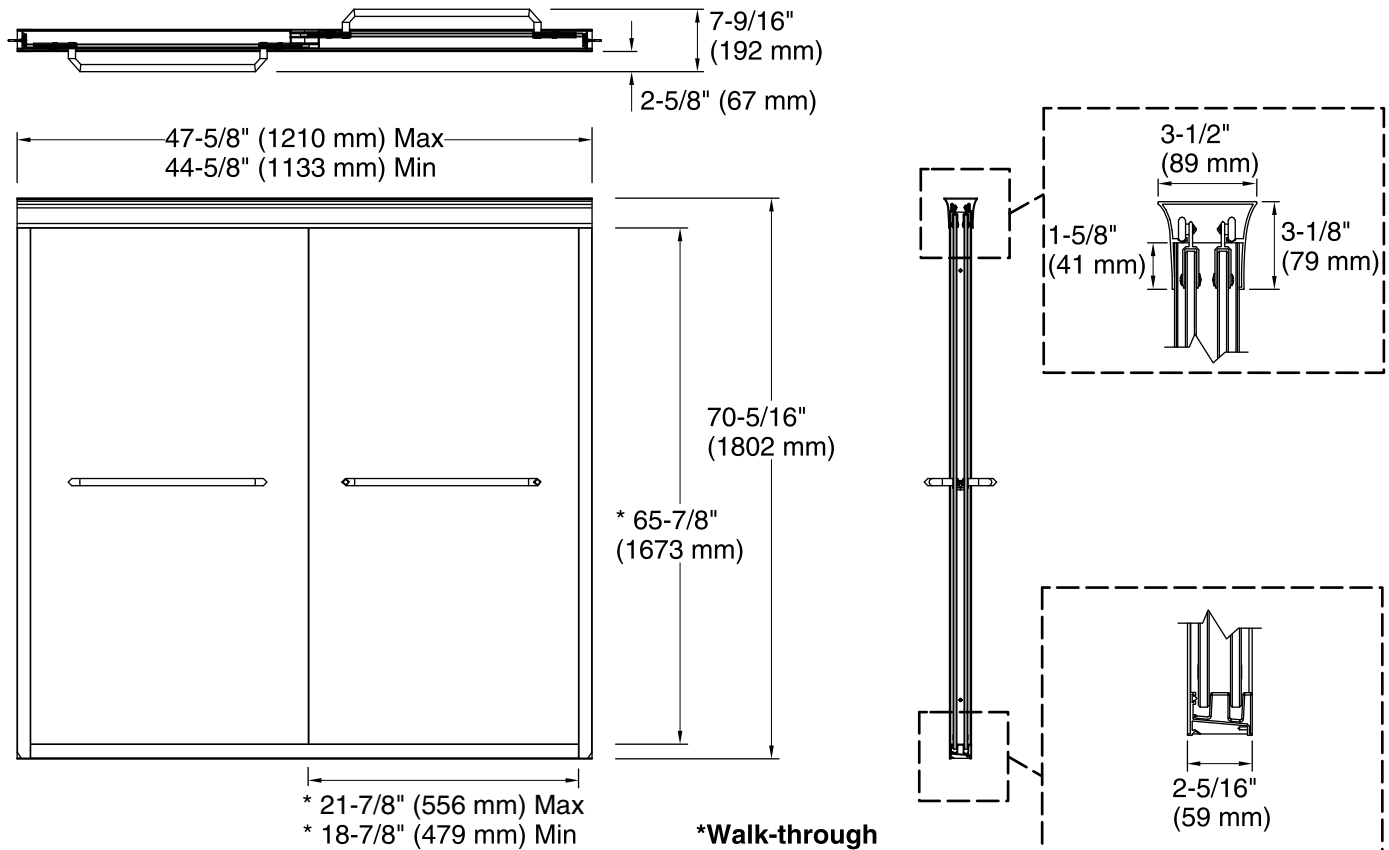

Installation

- Not for use in hospitality.
- For residential use only.

Recommended Products/Accessories

- K-9549 48" x 34" Shower Base
- K-9567 48" x 48" Shower Base

Included Components

- Additional Components:
Hardware kit

| | |
|---|---------------|
| L | Crystal Clear |
|---|---------------|

Technical Information

All product dimensions are nominal.

| | |
|----------------------|------------------------------|
| Installation type: | For shower base installation |
| Opening style: | Sliding/Bypass |
| Opening Width - Min: | 44-5/8" (1133 mm) |
| Opening Width - Max: | 47-5/8" (1210 mm) |
| Walk-through - Min: | 18-7/8" (479 mm) |
| Walk-through - Max: | 21-7/8" (556 mm) |
| Glass thickness: | 3/8" (10 mm) |
| Glass coating: | CleanCoat® |

Notes

Install this product according to the installation guide.

The vertical opening should be a minimum of 72-1/16" (1830 mm) to allow for installation clearance.