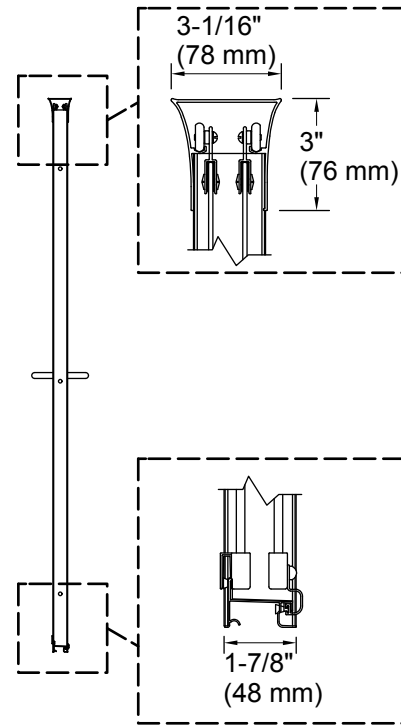

L	Crystal Clear
---	---------------

Technical Information

All product dimensions are nominal.

Installation type:	For shower base installation
Opening style:	Sliding/Bypass
Opening Width - Min:	44-5/8" (1133 mm)
Opening Width - Max:	47-5/8" (1210 mm)
Walk-through - Min:	18-11/16" (475 mm)
Walk-through - Max:	21-11/16" (551 mm)
Glass thickness:	1/4" (6 mm)
Glass coating:	CleanCoat®

Notes

Install this product according to the installation guide.

The vertical opening should be a minimum of 72-1/16" (1830 mm) to allow for installation clearance.