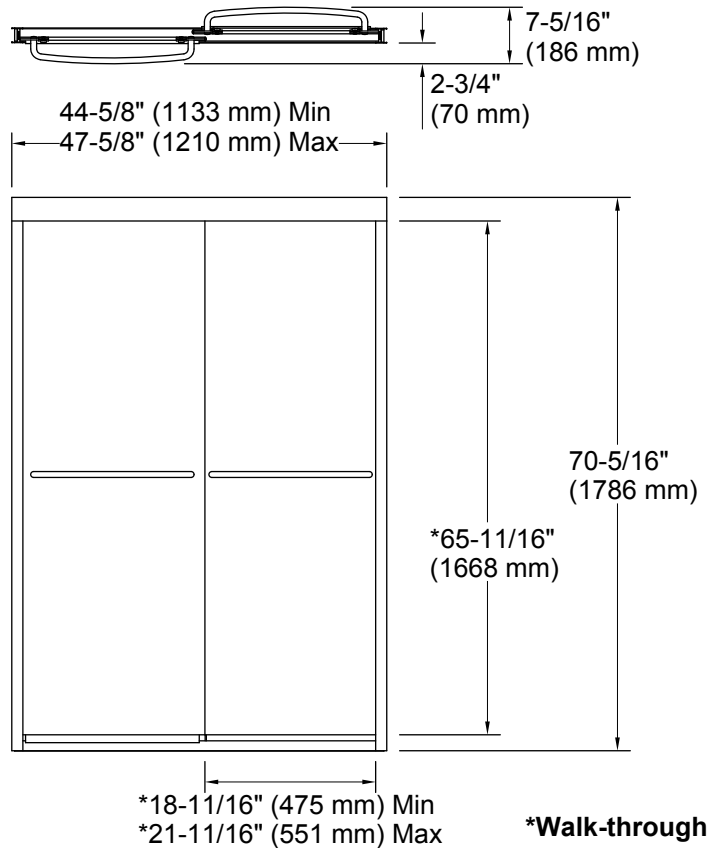

L	Crystal Clear
---	---------------

Technical Information

All product dimensions are nominal.

Installation type:	For shower base installation
Opening style:	Sliding/Bypass
Opening Width - Min:	44-5/8" (1133 mm)
Opening Width - Max:	47-5/8" (1210 mm)
Walk-through - Min:	18-11/16" (475 mm)
Walk-through - Max:	21-11/16" (551 mm)
Glass thickness:	1/4" (6 mm)
Glass coating:	CleanCoat®

Notes

Install this product according to the installation guide.

The vertical opening should be a minimum of 72-1/16" (1830 mm) to allow for installation clearance.