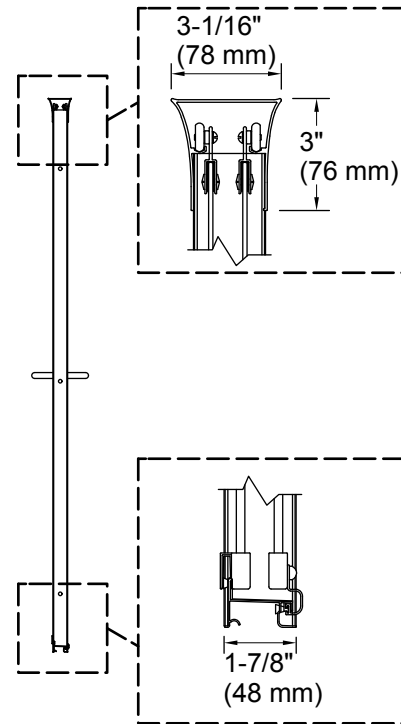

### Recommended Products/Accessories

- K-9549 48" x 34" Shower Base
- K-9567 48" x 48" Shower Base

### Technical Information

All product dimensions are nominal.

Installation type:	For shower base installation
Opening style:	Sliding/Bypass
Opening Width - Min:	44-5/8" (1133 mm)
Opening Width - Max:	47-5/8" (1210 mm)
Walk-through - Min:	18-11/16" (475 mm)
Walk-through - Max:	21-11/16" (551 mm)
Glass thickness:	1/4" (6 mm)
Glass coating:	CleanCoat®

### Notes

Install this product according to the installation guide.

The vertical opening should be a minimum of 72-1/16" (1830 mm) to allow for installation clearance.