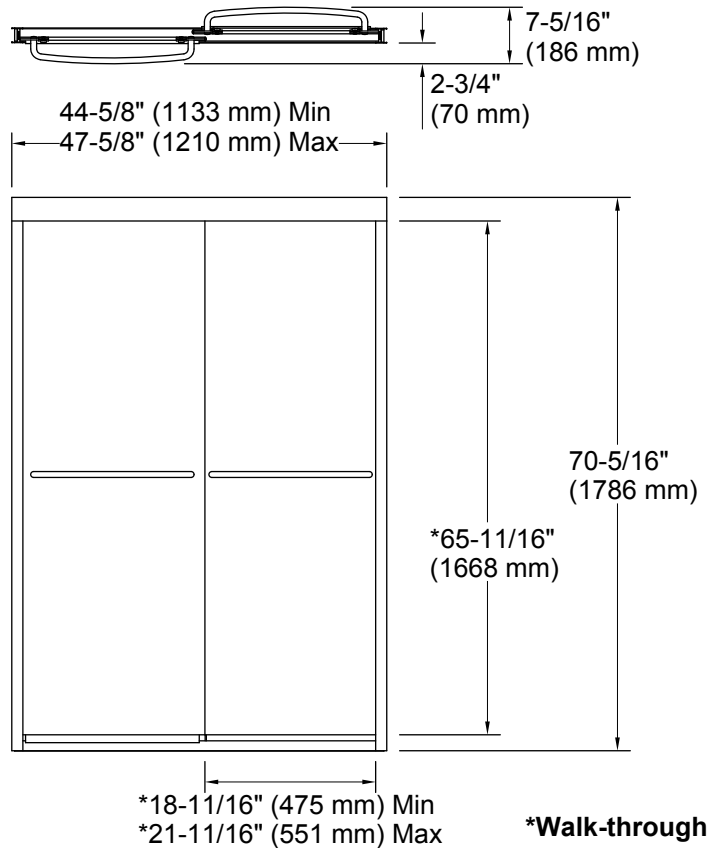

### Recommended Products/Accessories

- K-9549 48" x 34" Shower Base
- K-9567 48" x 48" Shower Base

### Technical Information

All product dimensions are nominal.

Installation type:	For shower base installation
Opening style:	Sliding/Bypass
Opening Width - Min:	44-5/8" (1133 mm)
Opening Width - Max:	47-5/8" (1210 mm)
Walk-through - Min:	18-11/16" (475 mm)
Walk-through - Max:	21-11/16" (551 mm)
Glass thickness:	1/4" (6 mm)
Glass coating:	CleanCoat®

### Notes

Install this product according to the installation guide.

The vertical opening should be a minimum of 72-1/16" (1830 mm) to allow for installation clearance.