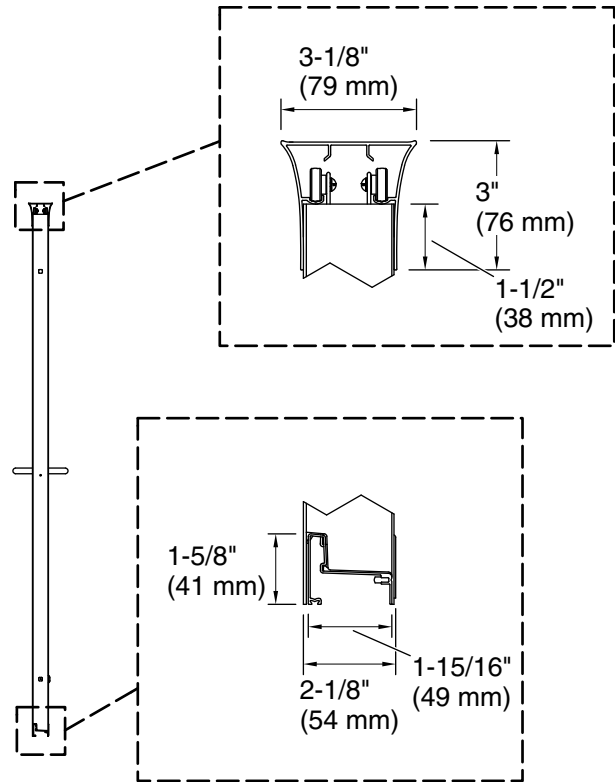

Material

- Tempered glass ensures maximum safety and durability.
- Anodized aluminum hardware prevents rusting or corrosion.

Installation

- Fits opening widths 44-5/8" - 47-5/8" (1133 - 1210 mm).
- 3/8" (10 mm) out-of-plumb adjustability per side allows for simpler installation.
- Door can be installed to open to the left or right to suit your bathroom layout.
- For residential use only.
- Not for use in hospitality.

***Walk-through**

Technical Information

All product dimensions are nominal.

Installation type: For shower base installation

Opening Width - Min: 44-5/8" (1133 mm)

Opening Width - Max: 47-5/8" (1210 mm)

Walk-through - Min: 18-15/16" (481 mm)

Walk-through - Max: 21-15/16" (557 mm)

Glass thickness: 1/4" (6 mm)

Glass coating: CleanCoat®

Notes

Install this product according to the installation instructions.

The vertical opening should be a minimum of 72-1/4" (1835 mm) to allow for installation clearance.