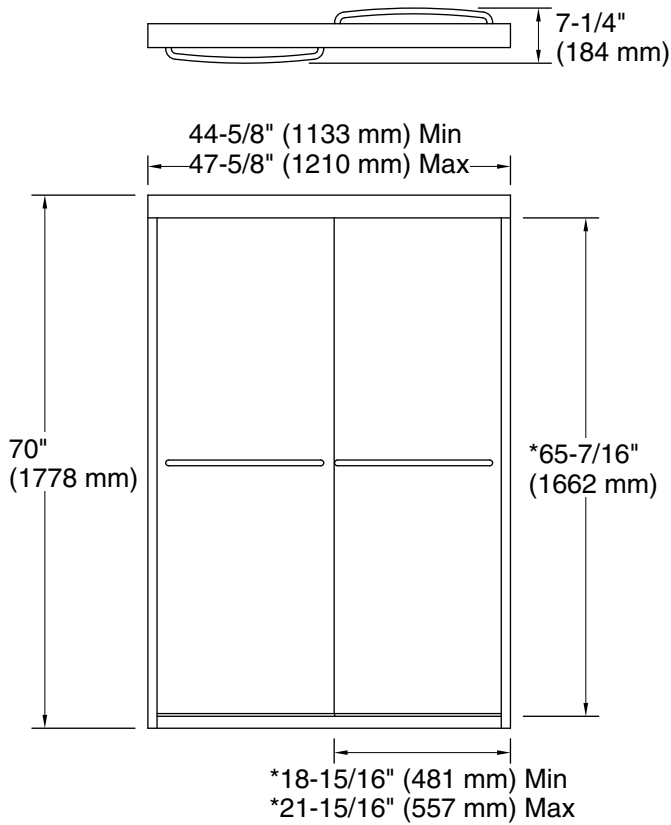

Features

- 1/4" (6 mm) thick Crystal Clear tempered glass.
- Frameless design emphasizes glass and creates a sleek, minimalist look.
- Smooth, quiet operation.
- Gently curved inside and outside towel bars complete the look of this door.
- CleanCoat® nanotechnology provides a smooth, nonstick surface to help prevent buildup of water stains, bacteria and mildew on your glass, to make it easy to clean and keep it looking like new.

Material

- Tempered glass ensures maximum safety and durability.
- Anodized aluminum hardware prevents rusting or corrosion.

Installation

- Fits opening widths 44-5/8" - 47-5/8" (1133 - 1210 mm).
- 3/8" (10 mm) out-of-plumb adjustability per side allows for simpler installation.
- Door can be installed to open to the left or right to suit your bathroom layout.
- For residential use only.
- Not for use in hospitality.

***Walk-through**

Technical Information

All product dimensions are nominal.

Installation type: For shower base installation

Opening Width - Min: 44-5/8" (1133 mm)

Opening Width - Max: 47-5/8" (1210 mm)

Walk-through - Min: 18-15/16" (481 mm)

Walk-through - Max: 21-15/16" (557 mm)

Glass thickness: 1/4" (6 mm)

Glass coating: CleanCoat®

Notes

Install this product according to the installation instructions.

The vertical opening should be a minimum of 72-1/4" (1835 mm) to allow for installation clearance.