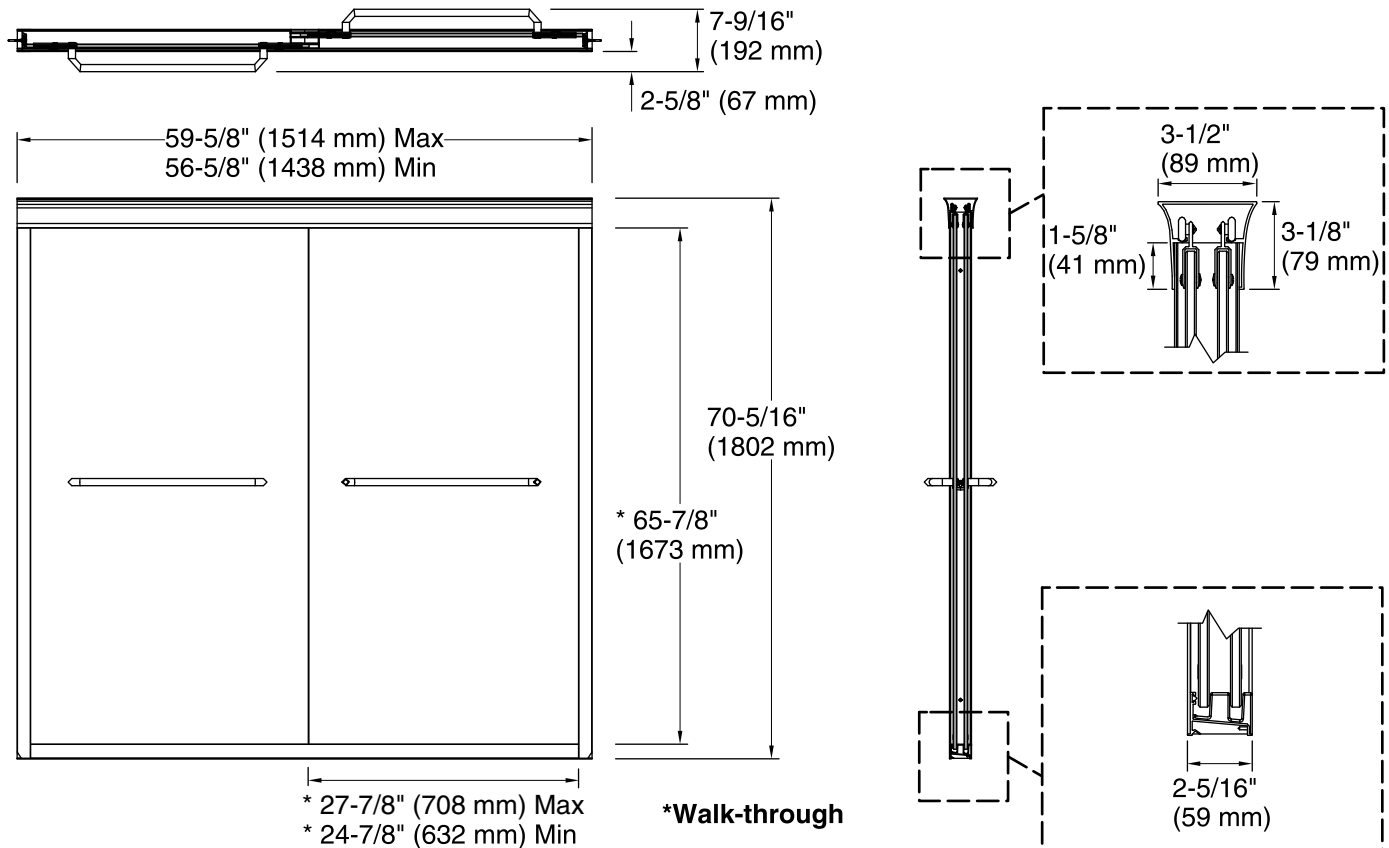

### Technical Information

All product dimensions are nominal.

Installation type: For shower base installation

Opening style: Sliding/Bypass

Opening Width - Min: 56-5/8" (1438 mm)

Opening Width - Max: 59-5/8" (1514 mm)

Walk-through - Min: 24-7/8" (632 mm)

Walk-through - Max: 27-7/8" (708 mm)

Glass thickness: 3/8" (10 mm)

Glass coating: CleanCoat®

### Notes

Install this product according to the installation guide.

The vertical opening should be a minimum of 72-1/16" (1830 mm) to allow for installation clearance.